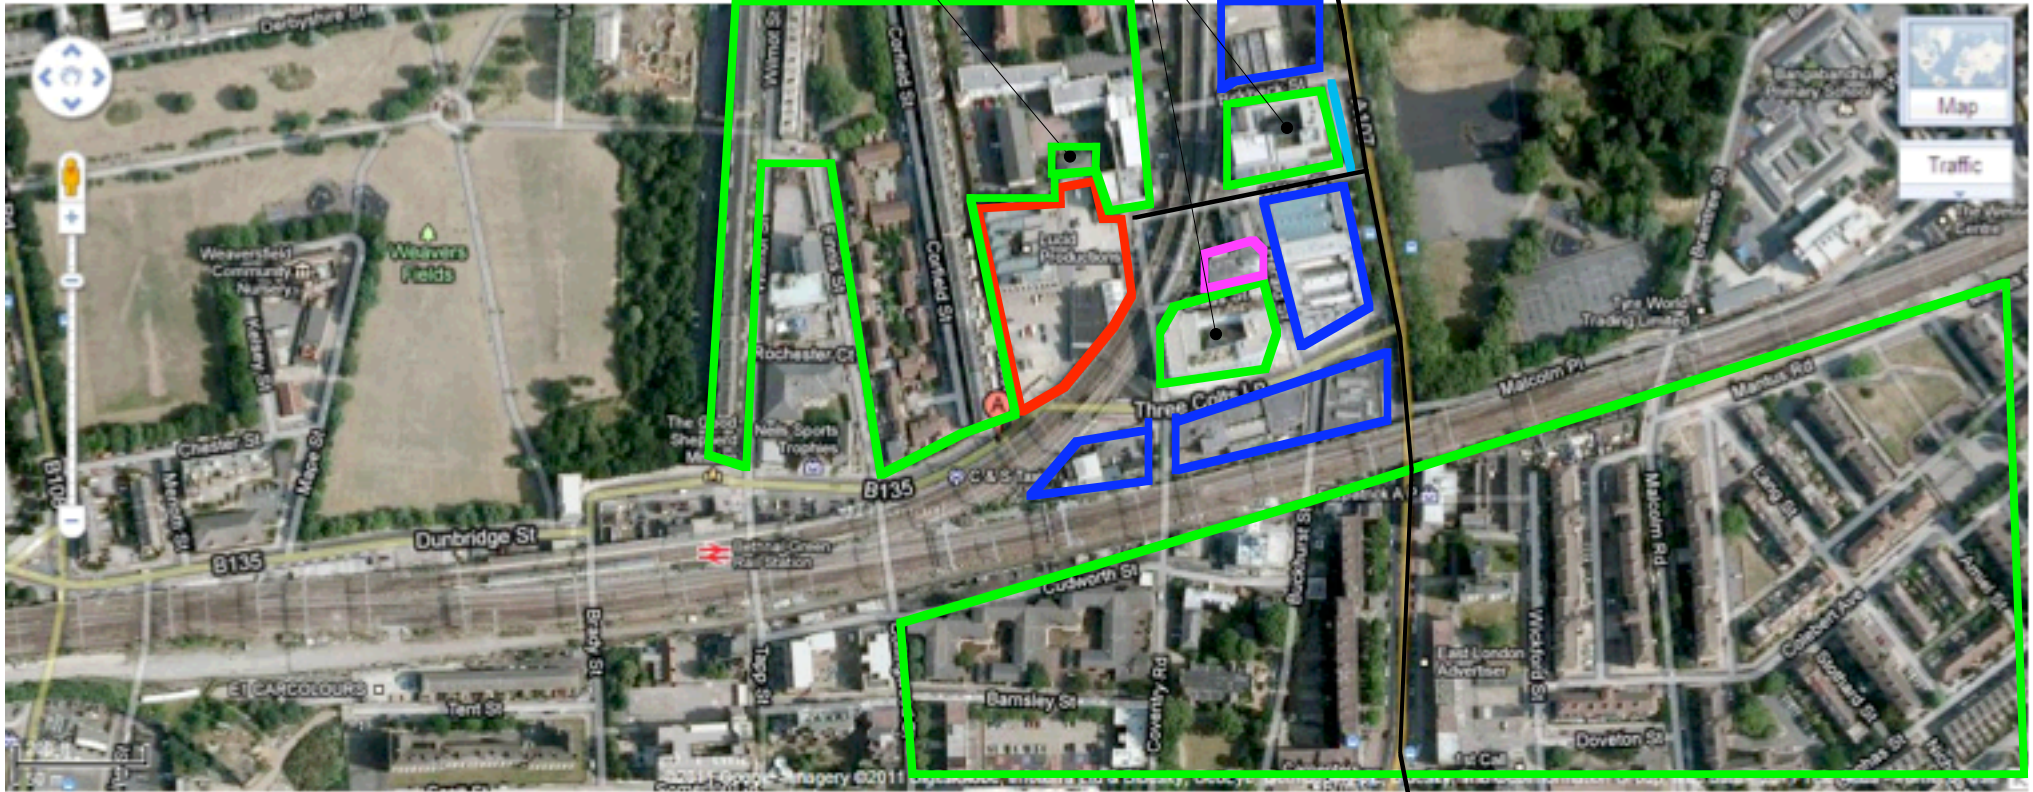

Three Colts Lane Tower Hamlets

Existing Student Halls
Consented Student Halls at time of Appeal

To Bethnal Green underground 5minutes (walking)

- Site
- Residential area
- Residential including HiMO above commercial
- Commercial / Industrial
- Recreational / Cultural
- University

To Queen Mary campus approx 25minutes (walking)
To London Met Aldgate East campus approx 25minutes (walking)

Three Colts Lane Appeal dismissed due to disturbance to residential neighbours / streets through which students would have to travel