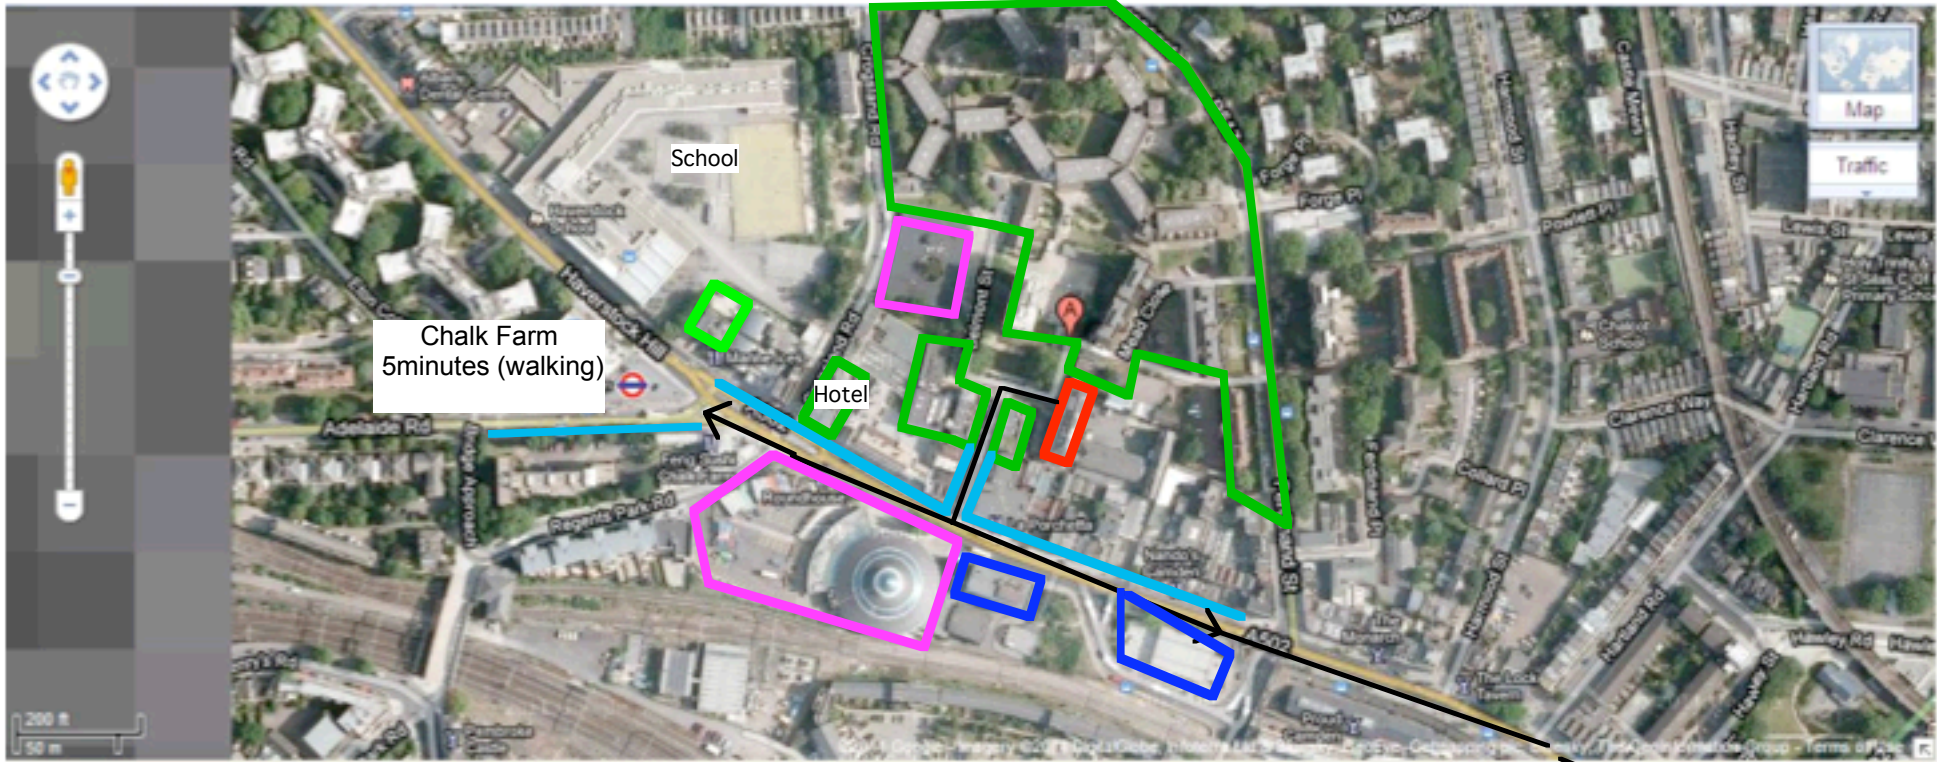

Belmont Street Camden

- Site
- Residential
- Residential including HiMO above commercial
- Commercial / Industrial
- Recreational / Cultural
- University

To Camden Town underground 15minutes (walking)
 To RVC 25 minutes (walking)
 To Bloomsbury campus 40minutes (walking)

Belmont Street Appeal dismissed due to disturbance to residential neighbours / streets through which students would have to travel

All walking times from TfL website