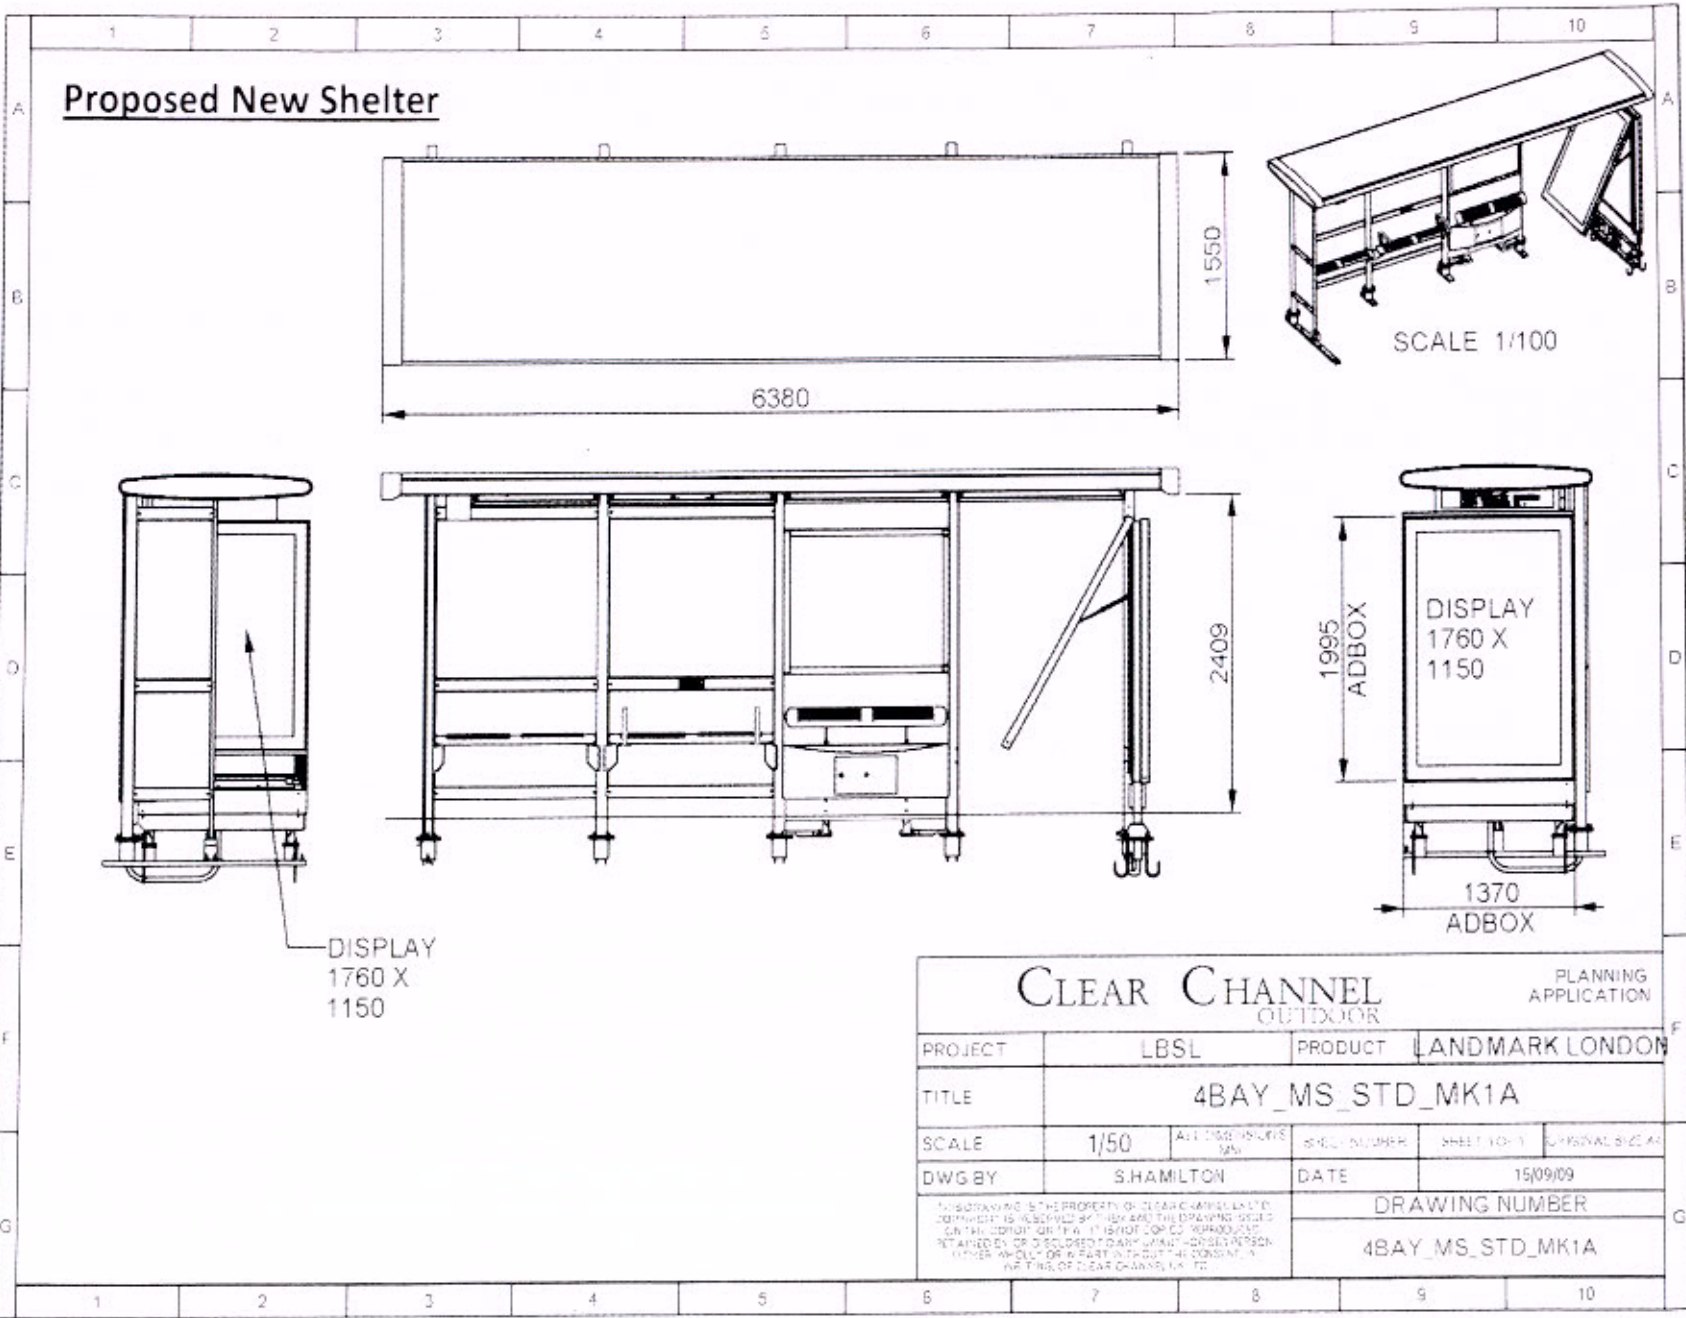

Proposed New Shelter

CLEAR CHANNEL		PLANNING APPLICATION			
OUTDOOR					
PROJECT	LBSL	PRODUCT	LANDMARK LONDON		
TITLE	4BAY_MS_STD_MK1A				
SCALE	1/50	ALL DIMENSIONS IN mm	DWG NUMBER	SHEET 1 OF 1	PERSONAL SIZE A4
DWG BY	S.HAMILTON	DATE	15/09/09		
<small>THIS DRAWING IS THE PROPERTY OF CLEAR CHANNEL LIMITED. PERMISSION IS GRANTED BY THEM AND THE DRAWING SHOULD BE RETURNED TO THEM IMMEDIATELY UPON REQUEST. IT IS NOT TO BE REPRODUCED, COPIED, RETAINED OR DISCLOSED TO ANY THIRD PARTY WITHOUT THE WRITTEN CONSENT OF CLEAR CHANNEL LIMITED.</small>			DRAWING NUMBER		
			4BAY_MS_STD_MK1A		