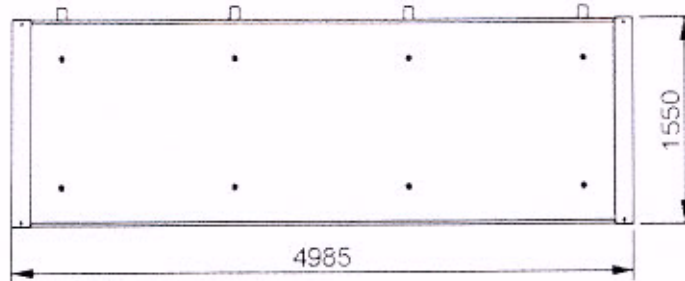

Proposed New Shelter

DISPLAY
1760 X
1150

CLEAR CHANNEL		PLANNING APPLICATION	
OUTDOOR			
PROJECT	LBSL	PRODUCT	LANDMARK LONDON
TITLE	3BAY_MS_STD_MK1		
SCALE	1/50	ALL DIMENSIONS MM	SHEET NUMBER
DWG BY	S.HAMILTON	DATE	15/09/09
<small>THIS DRAWING IS THE PROPERTY OF CLEAR CHANNEL UK LTD. COPYRIGHT IS RESERVED BY THEM AND THE DRAWING IS TO BE KEPT IN CONFIDENCE. IT IS NOT TO BE REPRODUCED, COPIED, EITHER WHOLLY OR IN PART, BY ANY PERSON OR OTHER WITHOUT THE WRITTEN CONSENT OF CLEAR CHANNEL UK LTD.</small>		DRAWING NUMBER	
		3BAY_MS_STD_MK1	