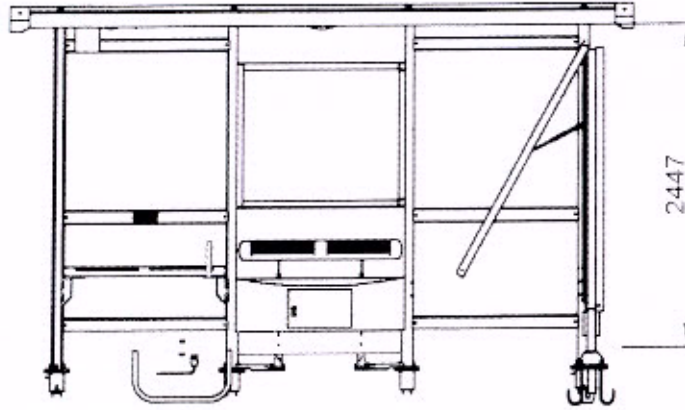

Proposed New Shelter

DISPLAY
1760 X
1150

CLEAR CHANNEL		PLANNING APPLICATION	
OUTDOOR			
PROJECT	LBSL	PRODUCT	LANDMARK LONDON
TITLE	3BAY_MS_STD_MK1		
SCALE	1/50	ALL DIMENSIONS MM	SHEET NUMBER
DWG BY	S.HAMILTON	DATE	15/09/09
<small>THIS DRAWING IS THE PROPERTY OF CLEAR CHANNEL UK LTD. COPYRIGHT IS RESERVED BY THEM AND THE DRAWING IS TO BE KEPT IN CONFIDENCE. IT IS NOT TO BE REPRODUCED, COPIED, EITHER WHOLLY OR IN PART, BY ANY PERSON OR OTHER WITHOUT THE WRITTEN CONSENT OF CLEAR CHANNEL UK LTD.</small>		DRAWING NUMBER	
		3BAY_MS_STD_MK1	