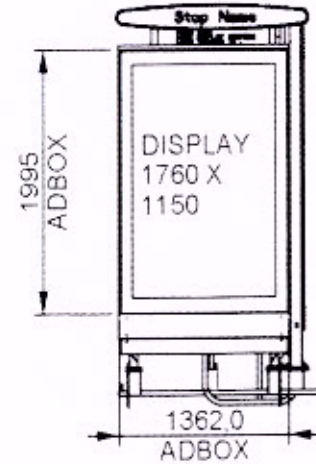

Proposed New Shelter

DISPLAY
1760 X
1150

CLEAR CHANNEL		PLANNING APPLICATION	
OUTDOOR			
PROJECT	LBSL	PRODUCT	LANDMARK LONDON
TITLE	3BAY_MS_STD_MK1		
SCALE	1/50	ALL DIMENSIONS MM	SHEET NUMBER
DWG BY	S.HAMILTON	DATE	15/09/09
<small>THIS DRAWING IS THE PROPERTY OF CLEAR CHANNEL UK LTD. COPYRIGHT IS RESERVED BY THEM AND THE DRAWING IS TO BE KEPT IN CONFIDENCE. IT IS NOT TO BE REPRODUCED, COPIED, EITHER WHOLLY OR IN PART, BY ANY PERSON OR OTHER WITHOUT THE WRITTEN CONSENT OF CLEAR CHANNEL UK LTD.</small>		DRAWING NUMBER	
		3BAY_MS_STD_MK1	