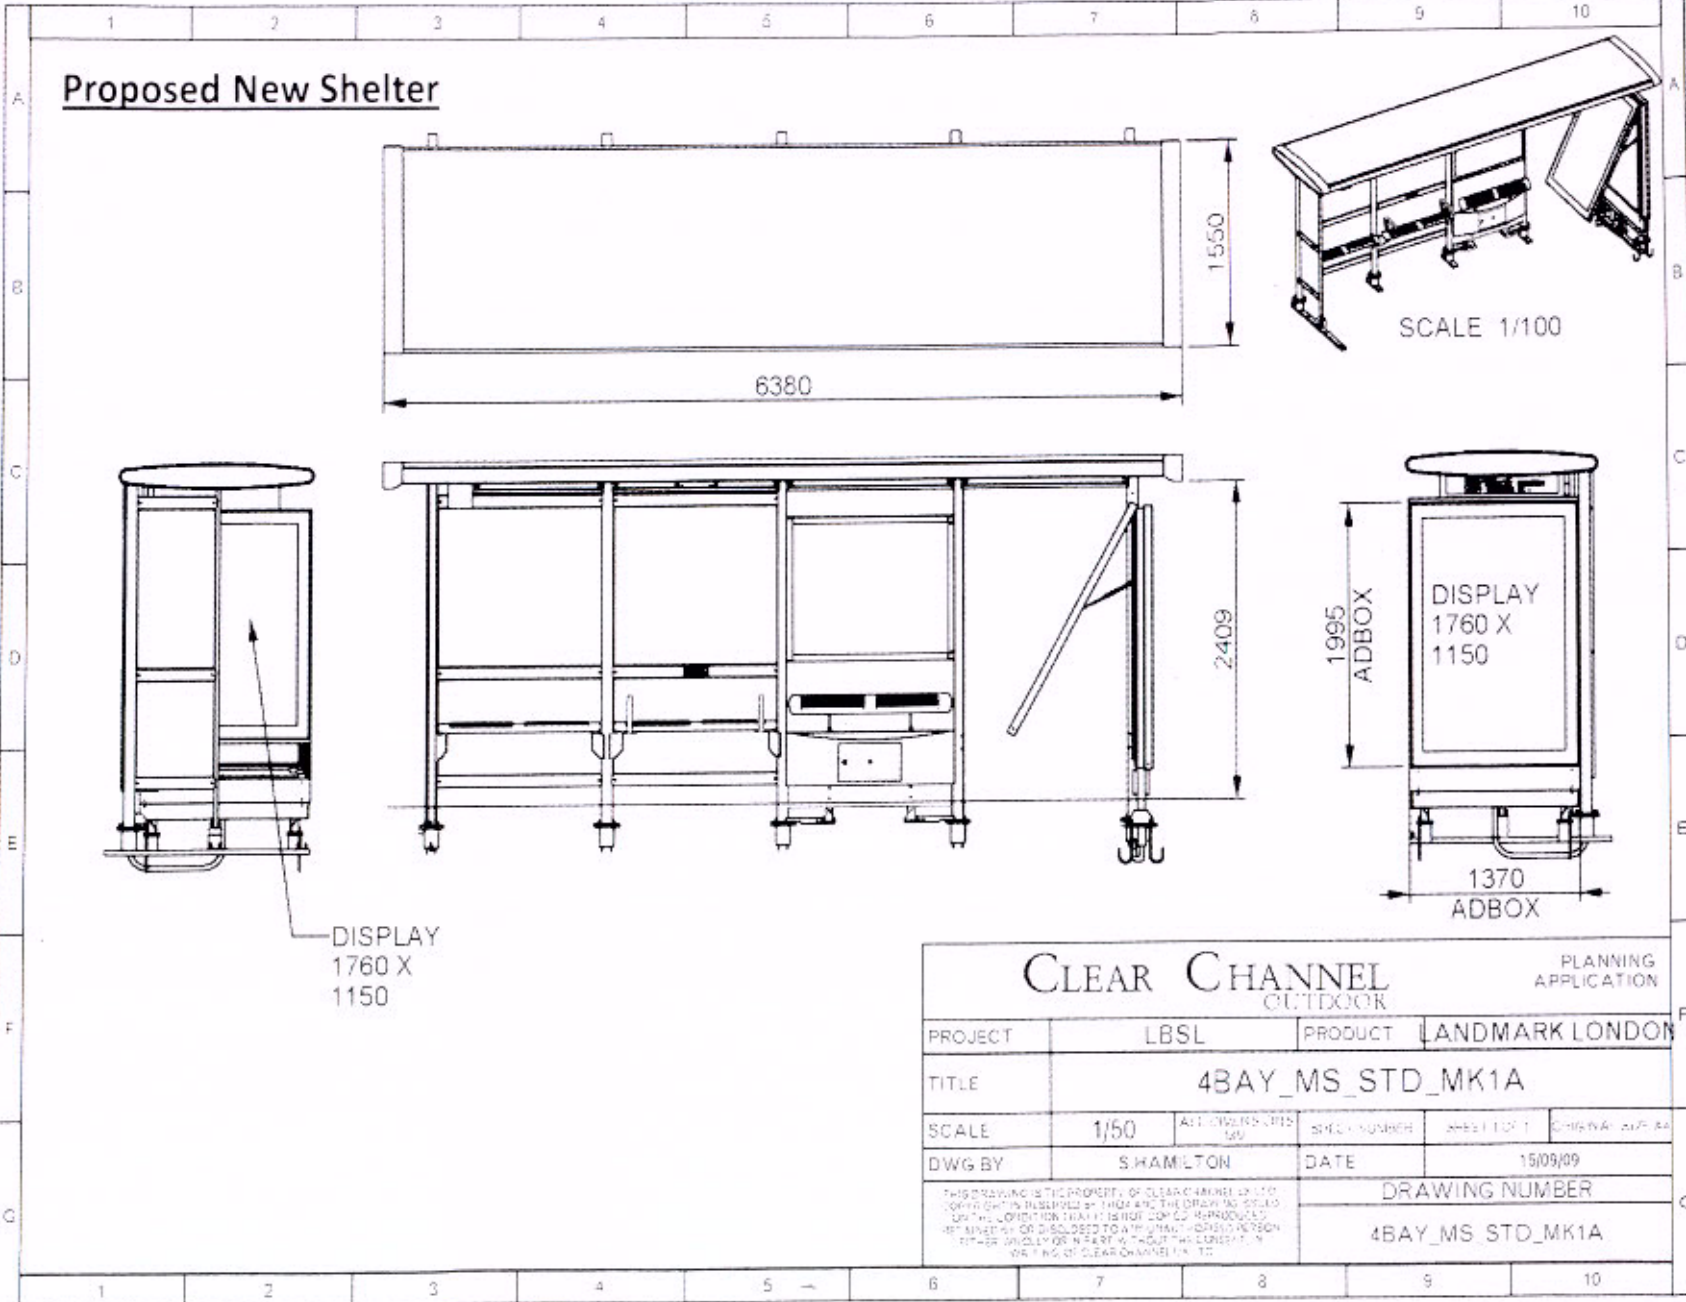

Proposed New Shelter

DISPLAY
1760 X
1150

SCALE 1/100

1995
ADBOX

DISPLAY
1760 X
1150

1370
ADBOX

<p>CLEAR CHANNEL OUTDOOR</p>		<p>PLANNING APPLICATION</p>			
		PROJECT	LBSL	PRODUCT	LANDMARK LONDON
TITLE		4BAY_MS_STD_MK1A			
SCALE	1/50	ALL DIMENSIONS IN MM	SPEC NUMBER	SHEET 1 OF 1	CHINA/1/07/04
DWG BY	S.HAMILTON		DATE	15/09/09	
<p><small>THIS DRAWING IS THE PROPERTY OF CLEAR CHANNEL UK LTD COPYRIGHT IS RESERVED BY THEM AND THE DRAWING CANNOT BE REPRODUCED OR DISCLOSED TO ANY OTHER PERSON WITHOUT THE WRITTEN PERMISSION OF CLEAR CHANNEL UK LTD</small></p>			DRAWING NUMBER		
			4BAY_MS STD_MK1A		