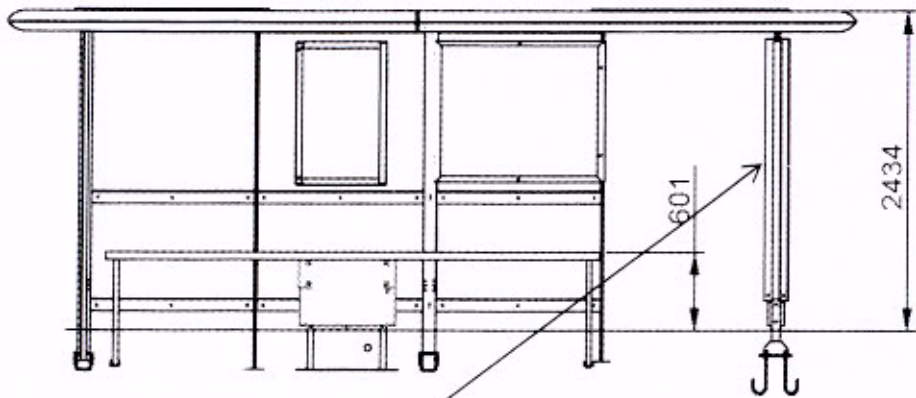

Existing Shelter

SCALE 1/100

DISPLAY AREA
1760 X
1150

Advertising Panel

CLEAR CHANNEL
OUTDOOR

PLANNING
APPLICATION

PROJECT	LANDMARK	PRODUCT	LANDMARK
TITLE	4 BAY BULLET MK1A HEP DRU QRU		
SCALE	1/50	ALL DIMENSIONS MM	SHEET NUMBER SHEET 1 OF 1 ORIGINAL SIZE A4
DWG BY	S HAMILTON	DATE	15/12/08
<small>THIS DRAWING IS THE PROPERTY OF CLEAR CHANNEL UK LTD. COPYRIGHT IS RESERVED BY THEM AND THE DRAWING ISSUED ON THE CONDITION THAT IT IS NOT COPIED, REPRODUCED, RETAINED BY OR DISCLOSED TO ANY UNAUTHORISED PERSON EITHER WHOLLY OR IN PART WITHOUT THE CONSENT IN WRITING OF CLEAR CHANNEL UK LTD.</small>		DRAWING NUMBER	
		4_BAY_BULLET_MK1A	