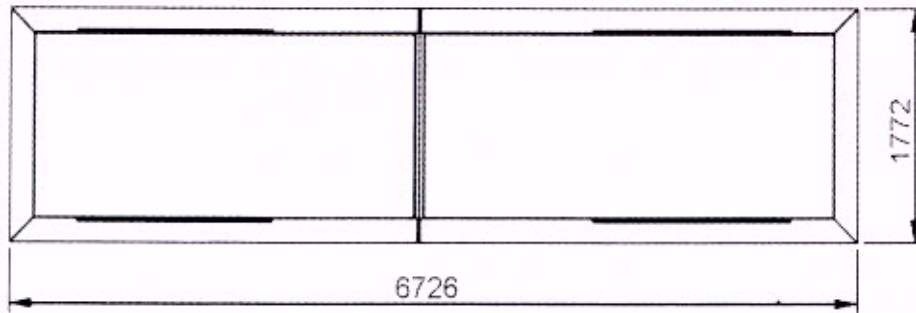

Existing Shelter

SCALE 1/100

DISPLAY AREA
1760 X
1150

Advertising Panel

CLEAR CHANNEL
OUTDOOR

PLANNING
APPLICATION

PROJECT	LANDMARK	PRODUCT	LANDMARK
TITLE	4 BAY BULLET MK1A HEP DRU QRU		
SCALE	1/50	ALL DIMENSIONS MM	SHEET NUMBER SHEET 1 OF 1 ORIGINAL SIZE A4
DWG BY	S HAMILTON	DATE	15/12/08
<small>THIS DRAWING IS THE PROPERTY OF CLEAR CHANNEL UK LTD. COPYRIGHT IS RESERVED BY THEM AND THE DRAWING ISSUED ON THE CONDITION THAT IT IS NOT COPIED, REPRODUCED, RETAINED BY OR DISCLOSED TO ANY UNAUTHORISED PERSON EITHER WHOLLY OR IN PART WITHOUT THE CONSENT IN WRITING OF CLEAR CHANNEL UK LTD.</small>		DRAWING NUMBER	
		4_BAY_BULLET_MK1A	