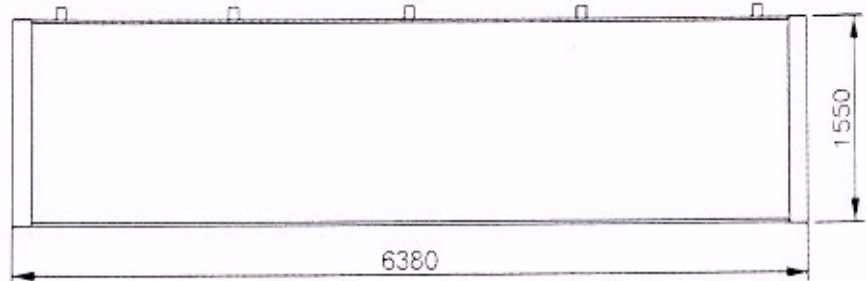

Proposed New Shelter

DISPLAY
1760 X
1150

CLEAR CHANNEL
OUTDOOR

PLANNING
APPLICATION

PROJECT	LBSL	PRODUCT	LANDMARK LONDON		
TITLE	4BAY_MS_STD_MK1A				
SCALE	1/50	ALL OVERALLS IN MM	SHEET NUMBER	SHEET TOTAL	ORIGINAL SIZE A4
DWG BY	S. HAMILTON	DATE	15/09/09		
<small>THIS DRAWING IS THE PROPERTY OF CLEAR CHANNEL LTD. IT IS NOT TO BE REPRODUCED OR TRANSMITTED IN ANY FORM OR BY ANY MEANS, ELECTRONIC OR MECHANICAL, INCLUDING PHOTOCOPYING, RECORDING, OR BY ANY INFORMATION STORAGE AND RETRIEVAL SYSTEM, WITHOUT THE WRITTEN PERMISSION OF CLEAR CHANNEL LTD.</small>			DRAWING NUMBER		
			4BAY_MS_STD_MK1A		