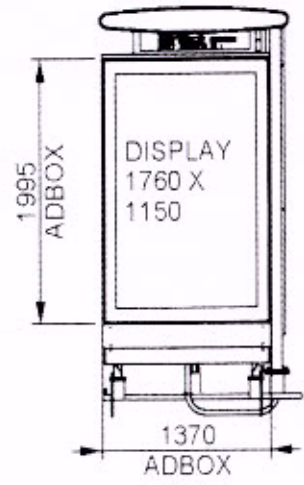

Proposed New Shelter

DISPLAY
1760 X
1150

CLEAR CHANNEL
OUTDOOR

PLANNING
APPLICATION

PROJECT	LBSL	PRODUCT	LANDMARK LONDON		
TITLE	4BAY_MS_STD_MK1A				
SCALE	1/50	ALL OVERALLS IN MM	SHEET NUMBER	SHEET TOTAL	ORIGINAL SIZE A4
DWG BY	S. HAMILTON	DATE	15/09/09		
<small>THIS DRAWING IS THE PROPERTY OF CLEAR CHANNEL LTD. IT IS NOT TO BE REPRODUCED OR TRANSMITTED IN ANY FORM OR BY ANY MEANS, ELECTRONIC OR MECHANICAL, INCLUDING PHOTOCOPYING, RECORDING, OR BY ANY INFORMATION STORAGE AND RETRIEVAL SYSTEM, WITHOUT THE WRITTEN PERMISSION OF CLEAR CHANNEL LTD.</small>			DRAWING NUMBER		
			4BAY_MS_STD_MK1A		