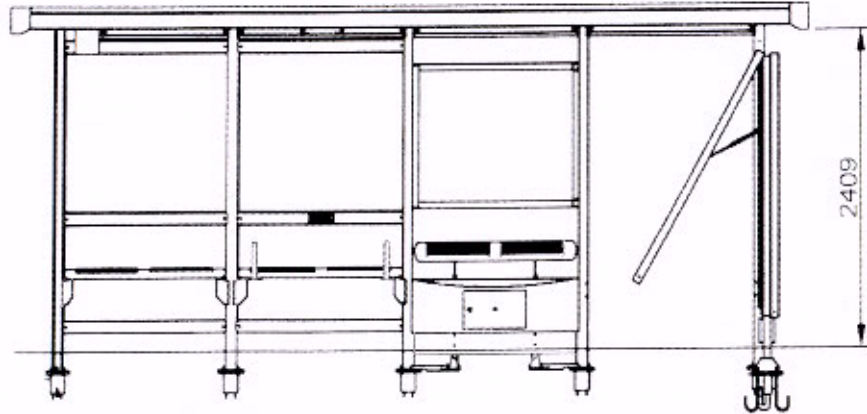

Proposed New Shelter

DISPLAY
1760 X
1150

CLEAR CHANNEL
OUTDOOR

PLANNING
APPLICATION

PROJECT	LBSL	PRODUCT	LANDMARK LONDON		
TITLE	4BAY_MS_STD_MK1A				
SCALE	1/50	ALL OVERALLS IN MM	SHEET NUMBER	SHEET TOTAL	ORIGINAL SIZE A4
DWG BY	S. HAMILTON	DATE	15/09/09		
<small>THIS DRAWING IS THE PROPERTY OF CLEAR CHANNEL LTD. IT IS NOT TO BE REPRODUCED OR TRANSMITTED IN ANY FORM OR BY ANY MEANS, ELECTRONIC OR MECHANICAL, INCLUDING PHOTOCOPYING, RECORDING, OR BY ANY INFORMATION STORAGE AND RETRIEVAL SYSTEM, WITHOUT THE WRITTEN PERMISSION OF CLEAR CHANNEL LTD.</small>			DRAWING NUMBER		
			4BAY_MS_STD_MK1A		