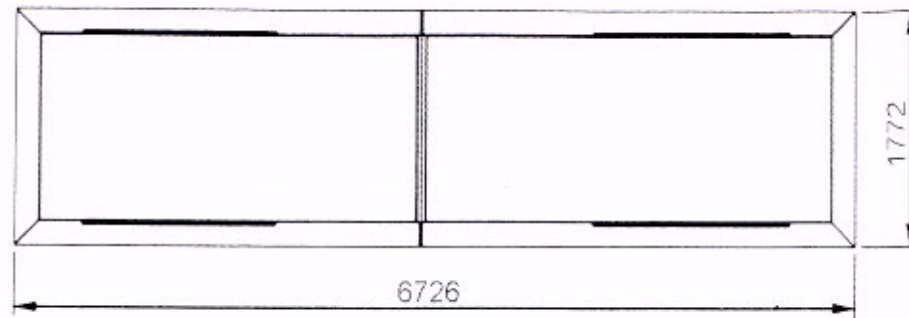

Existing Shelter

SCALE 1/100

DISPLAY
AREA
1760 X
1150

Advertising Panel

CLEAR CHANNEL
OUTDOOR

PLANNING
APPLICATION

PROJECT	LANDMARK	PRODUCT	LANDMARK		
TITLE	4 BAY BULLET MK1A HEP DRU QRU				
SCALE	1/50	ALL DIMENSIONS MM	SHEET NUMBER	SHEET 1 OF 1	ORIGINAL SIZE A4
DWG BY	S HAMILTON		DATE	15/12/08	
<small>THIS DRAWING IS THE PROPERTY OF CLEAR CHANNEL UK LTD COPYRIGHT IS RESERVED BY THEM AND THE DRAWING ISSUED ON THIS CONDITION THAT IT IS NOT TO BE REPRODUCED OR TRANSMITTED IN ANY FORM OR BY ANY MEANS, ELECTRONIC OR MECHANICAL, INCLUDING PHOTOCOPYING, RECORDING, OR BY ANY INFORMATION STORAGE AND RETRIEVAL SYSTEM, WITHOUT THE WRITTEN PERMISSION OF CLEAR CHANNEL UK LTD</small>			DRAWING NUMBER		
			4_BAY_BULLET_MK1A		