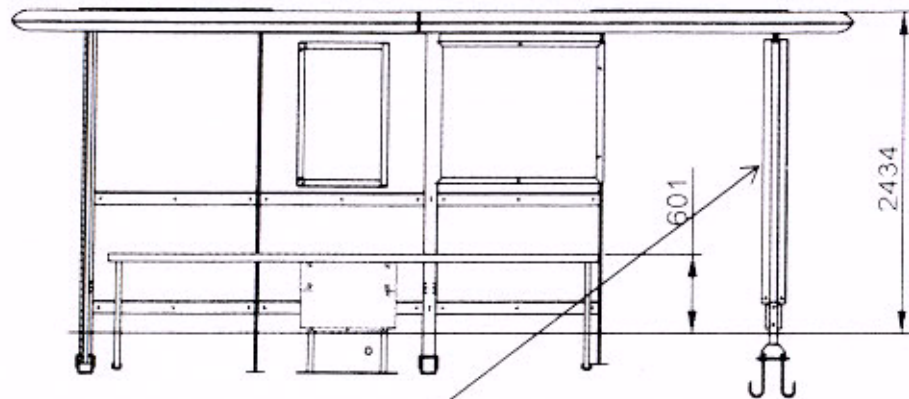

Existing Shelter

SCALE 1/100

DISPLAY
AREA
1760 X
1150

Advertising Panel

CLEAR CHANNEL
OUTDOOR

PLANNING
APPLICATION

PROJECT	LANDMARK	PRODUCT	LANDMARK		
TITLE	4 BAY BULLET MK1A HEP DRU QRU				
SCALE	1/50	ALL DIMENSIONS MM	SHEET NUMBER	SHEET 1 OF 1	ORIGINAL SIZE A4
DWG BY	S HAMILTON		DATE	15/12/08	
<small>THIS DRAWING IS THE PROPERTY OF CLEAR CHANNEL UK LTD COPYRIGHT IS RESERVED BY THEM AND THE DRAWING ISSUED ON THIS CONDITION THAT IT IS NOT TO BE REPRODUCED OR TRANSMITTED IN ANY FORM OR BY ANY MEANS, ELECTRONIC OR MECHANICAL, INCLUDING PHOTOCOPYING, RECORDING, OR BY ANY INFORMATION STORAGE AND RETRIEVAL SYSTEM, WITHOUT THE WRITTEN PERMISSION OF CLEAR CHANNEL UK LTD</small>			DRAWING NUMBER		
			4_BAY_BULLET_MK1A		