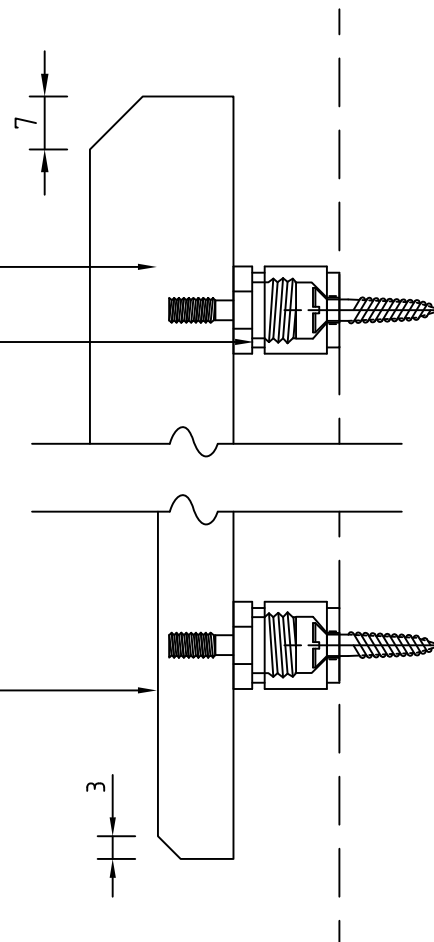

Eagle logo cut from 19mm external grade MDF (Medita) having a Chamfered edge. Finished to match RAL 9017 Black Gloss 30%

Brass locators finished Black

Letters cut from 10mm external grade MDF (Medita) having a Chamfered edge. Finished to match RAL 9017 Black Gloss 30%

CLIENT: Barclays

PROJECT: Heritage

TITLE: 200mm Heritage Logo and Letters

SCALE:

CHECKED: DATE: 1/9/06

DRAWN: DD

DRG NO:200mm H-Ltrs

REV: