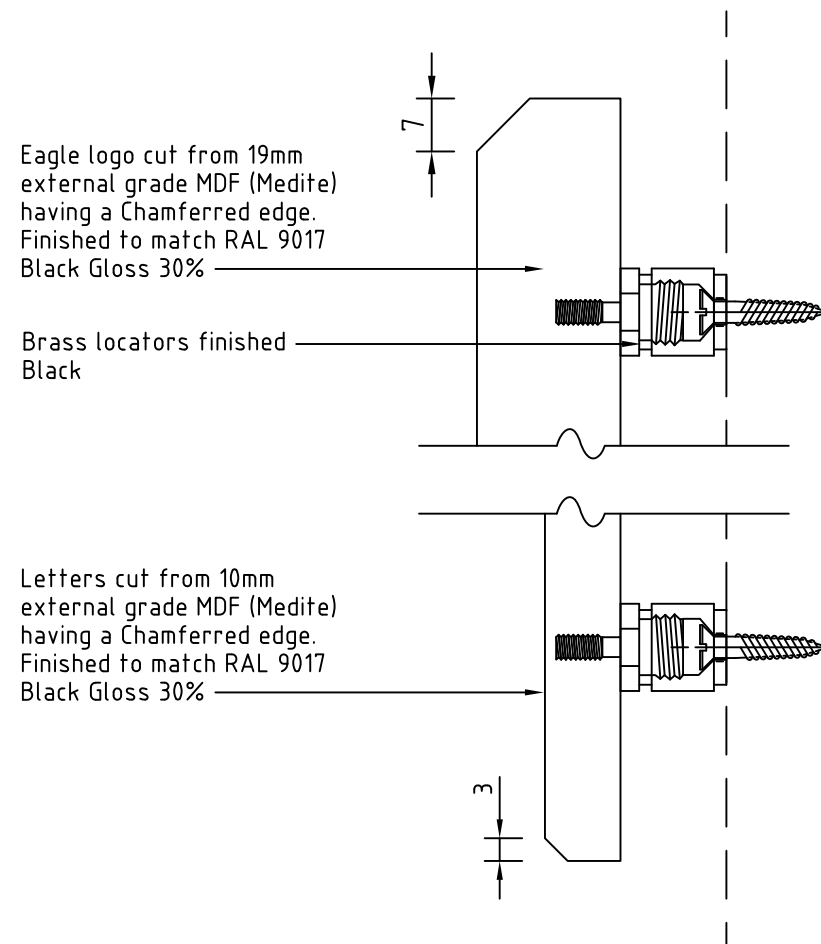

The details shown on this drawing are confidential and the exclusive property of Principle Group of Companies. No use, copy or disclosure of this drawing may be made without written permission and it is to be returned to Principle Group of Companies upon request.

Section Thru Scale 1:1

No	Date	Amendments
REVISIONS		

principle

TANDEM INDUSTRIAL ESTATE
WATERLOO HUDDERSFIELD HD5 0AN
TEL: +44 (0) 1484 430003
FAX: +44 (0) 1484 430047
E-mail mail@principle-group.co.uk

CLIENT: Barclays

PROJECT: Heritage

TITLE: 200mm Heritage Logo and Letters

SCALE:

CHECKED: DATE: 1/9/06

DRAWN: DD

DRG NO:200mm H-Ltrs

REV: