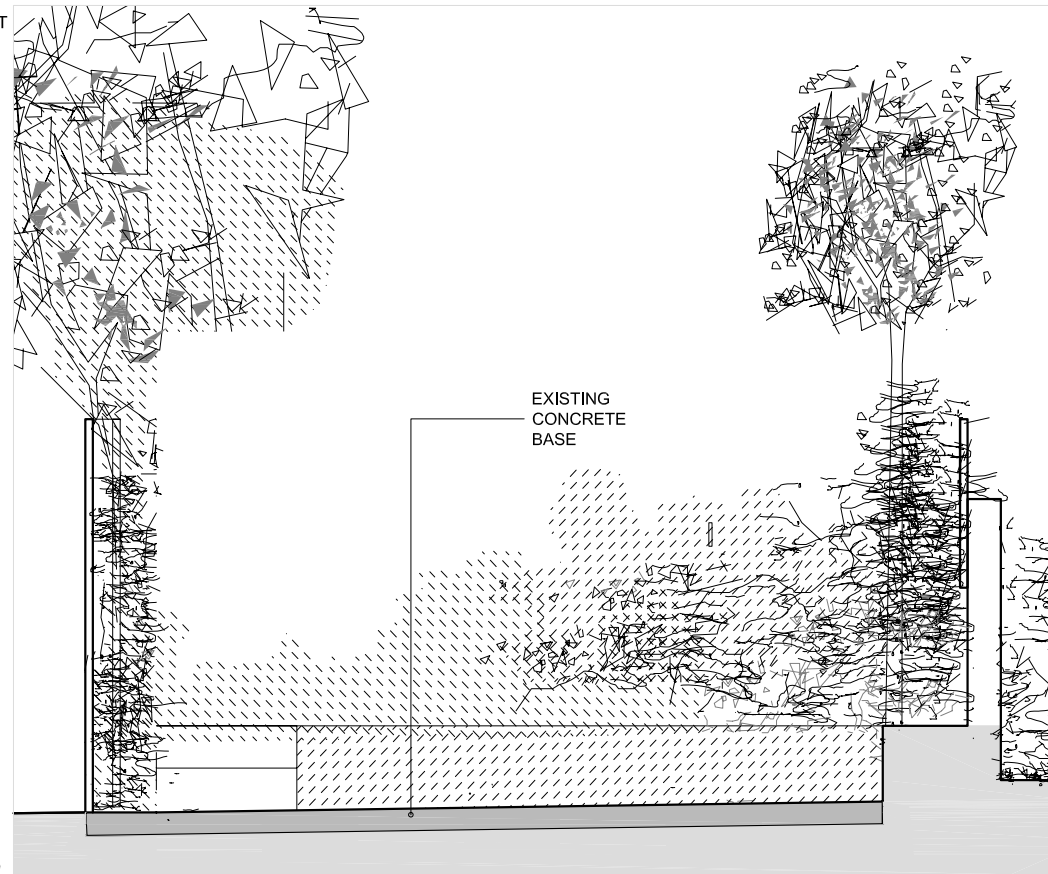

CHECK ALL DIMENSIONS ON SITE
REPORT ANY DISCREPANCIES TO ECOSPACE

THIS DRAWING IS COPYRIGHT

EXISTING SECTION A-A
SCALE 1:50

EXISTING GROUND PLAN
SCALE 1:100

EXISTING TREES
T1 - LAUREL
T2 - LAUREL
T3 - SILVER BIRCH
T4 - LIME

PROPOSED SECTION B-B
SCALE 1:50

PROPOSED GROUND PLAN
SCALE 1:100