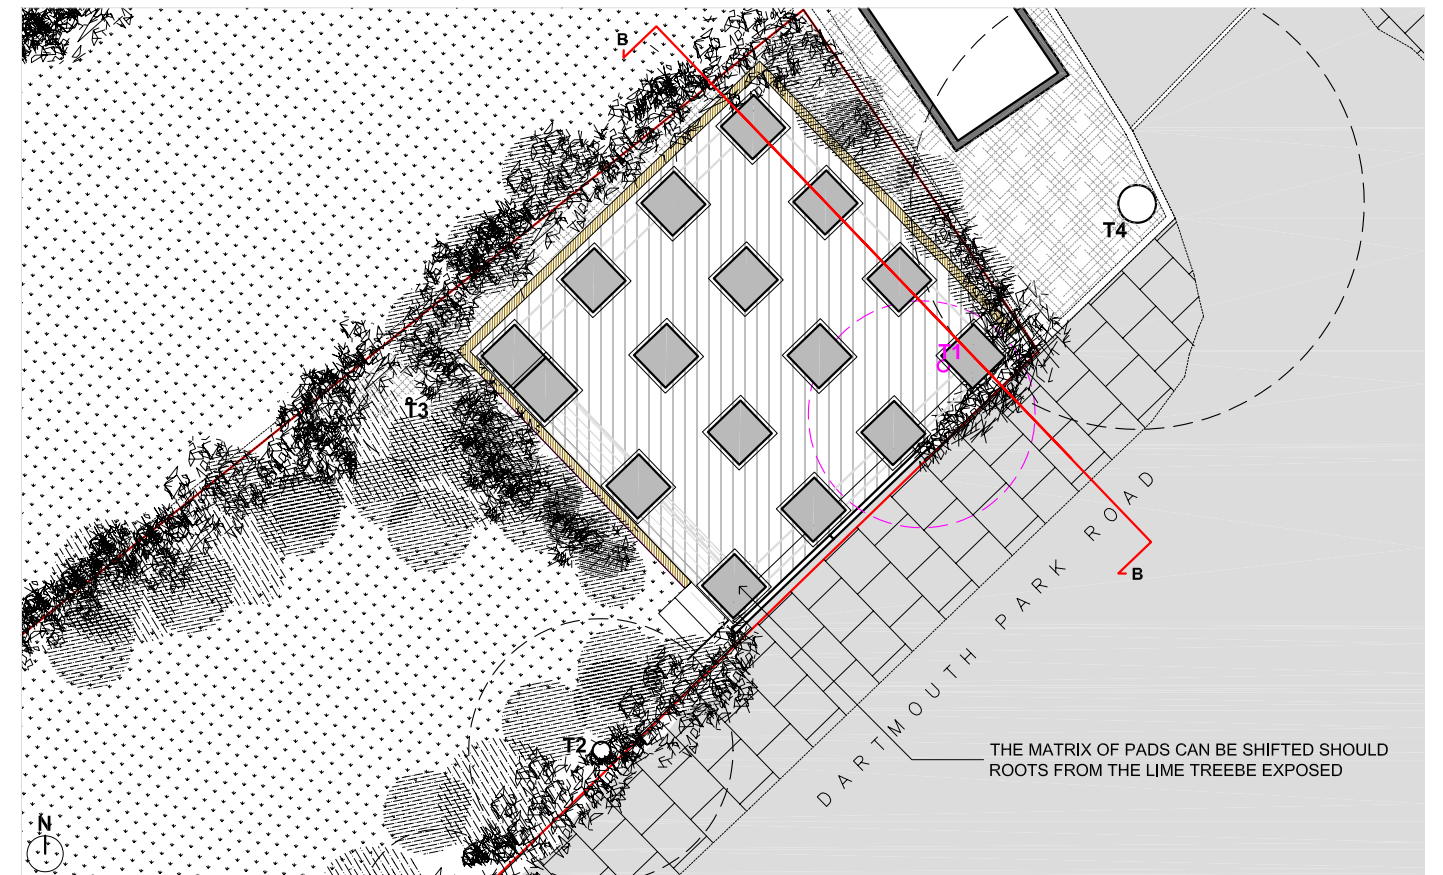

CHECK ALL DIMENSIONS ON SITE
REPORT ANY DISCREPANCIES TO ECOSPACE

THIS DRAWING IS COPYRIGHT

EXISTING SECTION A-A
SCALE 1:50

EXISTING GROUND PLAN
SCALE 1:100

EXISTING TREES
T1 - LAUREL
T2 - LAUREL
T3 - SILVER BIRCH
T4 - LIME

PROPOSED SECTION B-B
SCALE 1:50

PROPOSED GROUND PLAN
SCALE 1:100