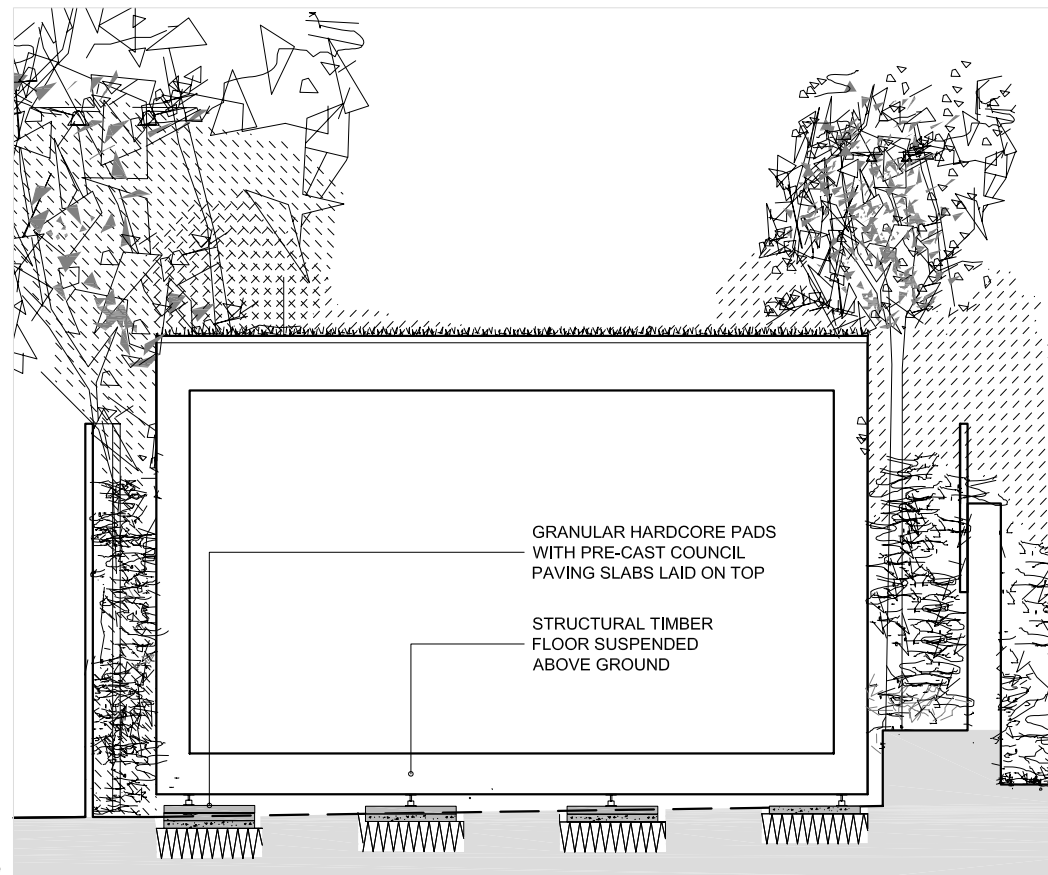

CHECK ALL DIMENSIONS ON SITE
REPORT ANY DISCREPANCIES TO ECOSPACE

THIS DRAWING IS COPYRIGHT

EXISTING SECTION A-A
SCALE 1:50

EXISTING GROUND PLAN
SCALE 1:100

EXISTING TREES
T1 - LAUREL
T2 - LAUREL
T3 - SILVER BIRCH
T4 - LIME

PROPOSED SECTION B-B
SCALE 1:50

PROPOSED GROUND PLAN
SCALE 1:100