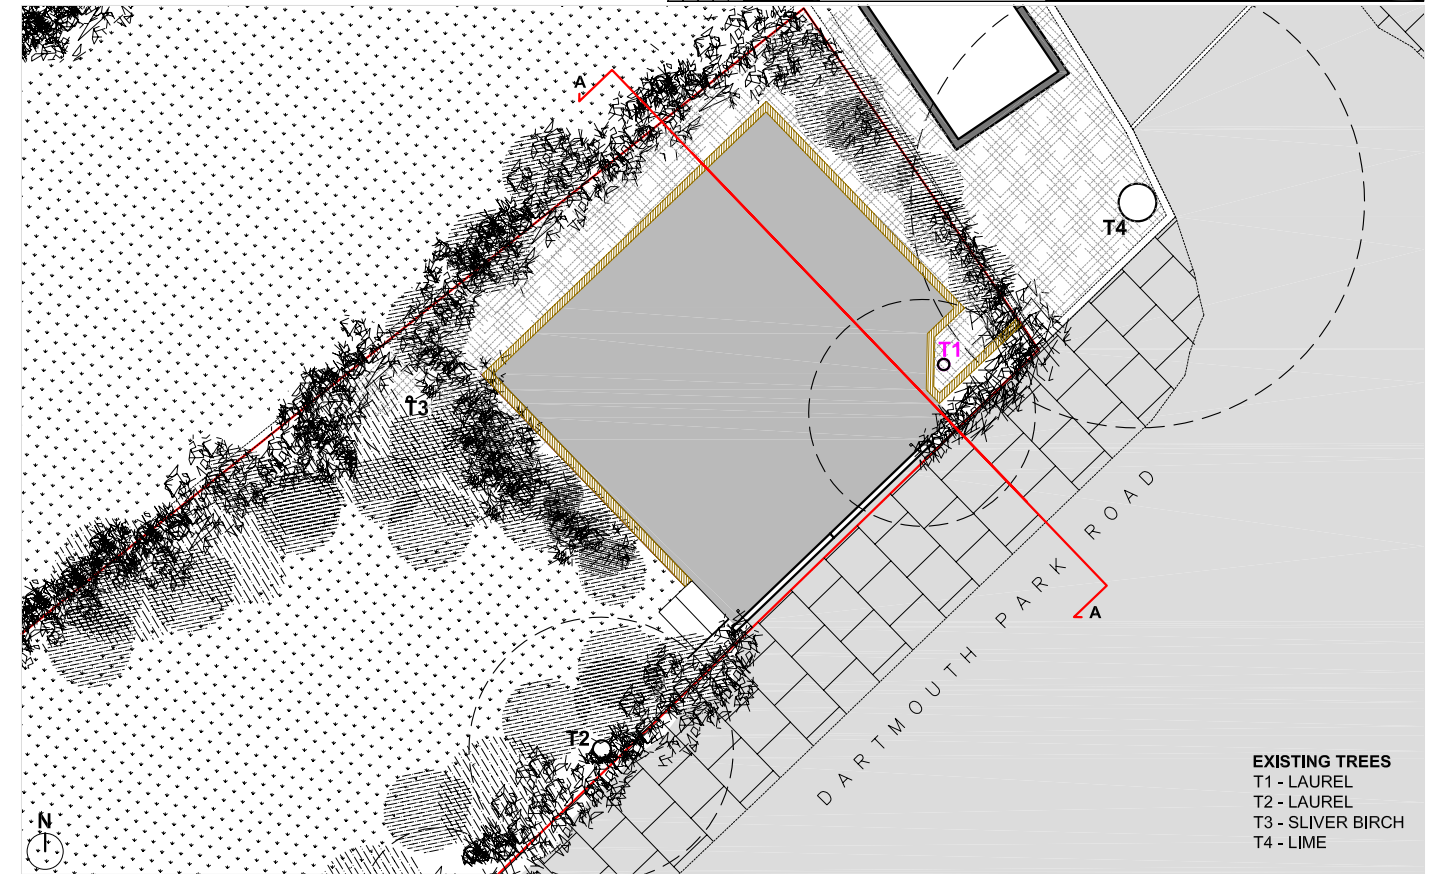

CHECK ALL DIMENSIONS ON SITE
REPORT ANY DISCREPANCIES TO ECOSPACE

THIS DRAWING IS COPYRIGHT

EXISTING SECTION A-A
SCALE 1:50

EXISTING GROUND PLAN
SCALE 1:100

EXISTING TREES
T1 - LAUREL
T2 - LAUREL
T3 - SILVER BIRCH
T4 - LIME

PROPOSED SECTION B-B
SCALE 1:50

PROPOSED GROUND PLAN
SCALE 1:100