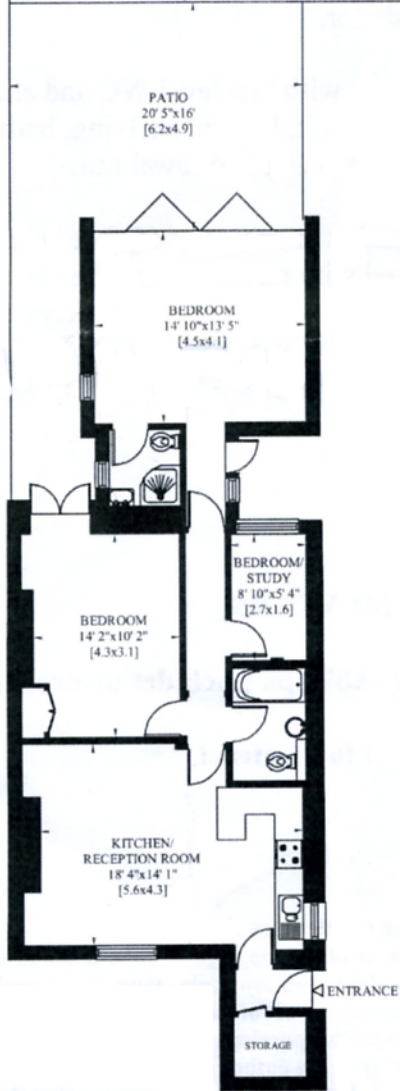

ADELAIDE ROAD
LONDON NW3

Gross Internal Area: 82 Sq. metres
883 Sq. feet

Scale - 1:160 at A4

LOWER GROUND FLOOR