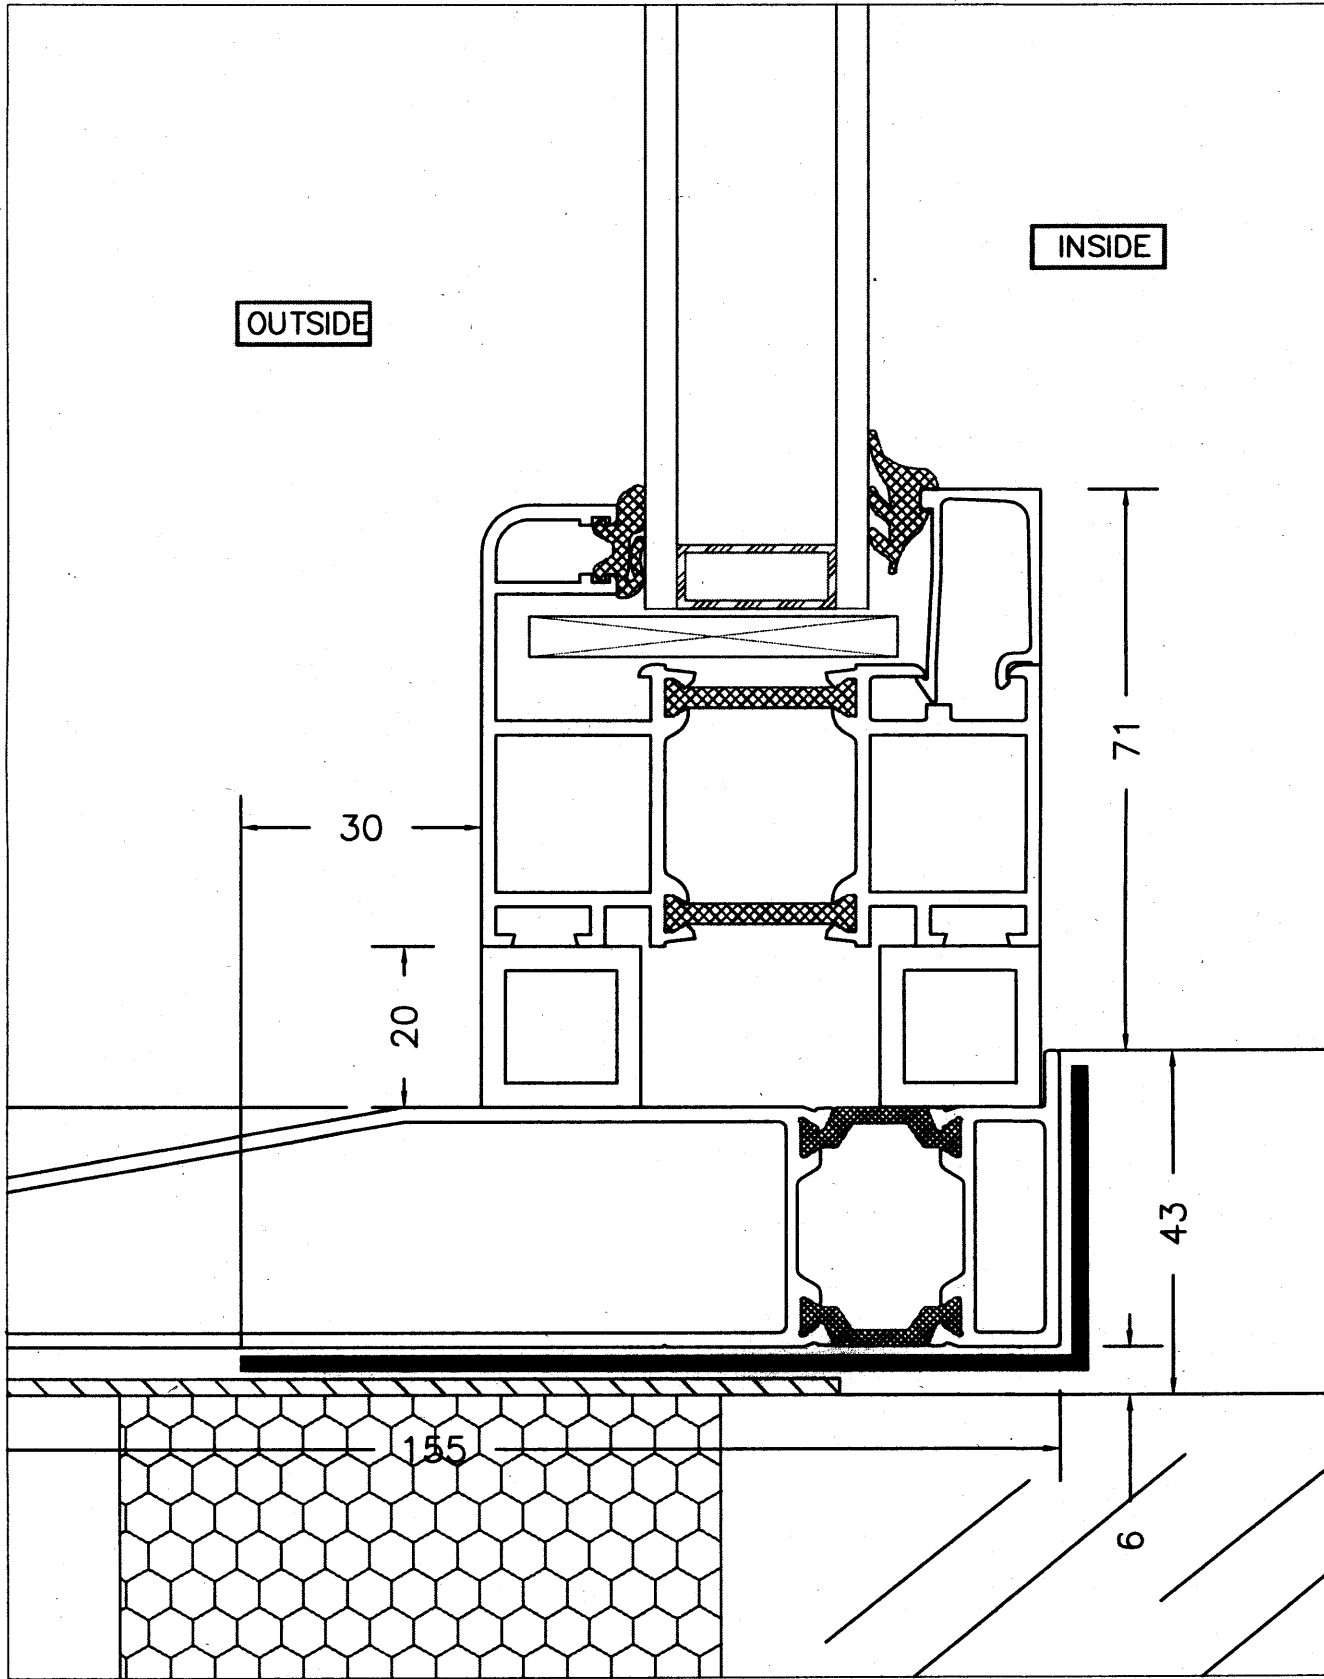

**IDSystems**  
GLASS INNOVATIONS

Description Horizontal Section  
Vent Sash  $\odot$  Handle Side - Mullion - Fixed Glass  
Panel

Detail No:	SF70-74
System: SF70 WS	A