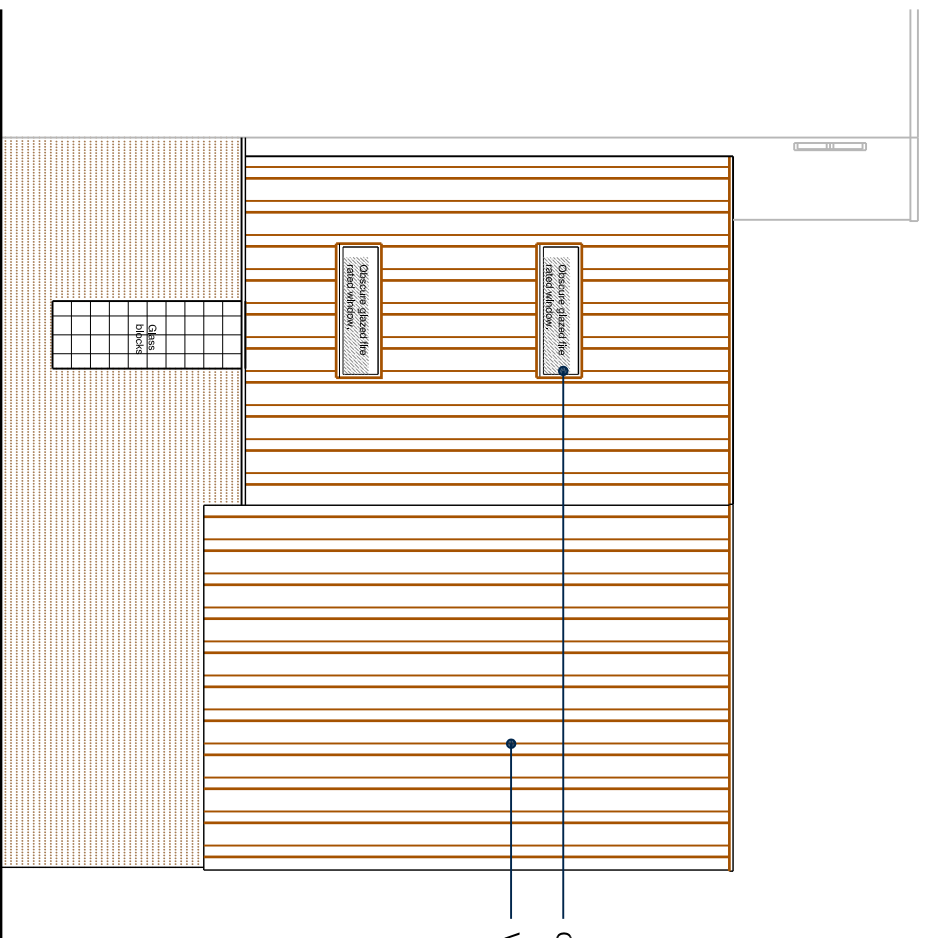

Proposed Side Elevation
 1:100

Proposed Kingsgate Road Elevation
 1:100

Proposed Rear Elevation
 1:100

Rev	Date	Description

Regulate Place
 43 London Road, Redgate
 Liverpool, L12 9JW
 www.wsplanning.co.uk
 T: 01793 225711
 F: 01793 226311

Date **22.03.11** Drawn By **DMS**
 Scale **1:100 @ A3** Checked **ANT**
 Client **Mr D Graham**

Project
**120 Kingsgate Road
 London
 NW6 2AE**

Title
**Proposed
 Elevations**

Drawn No.
L/CAM/593/PL11