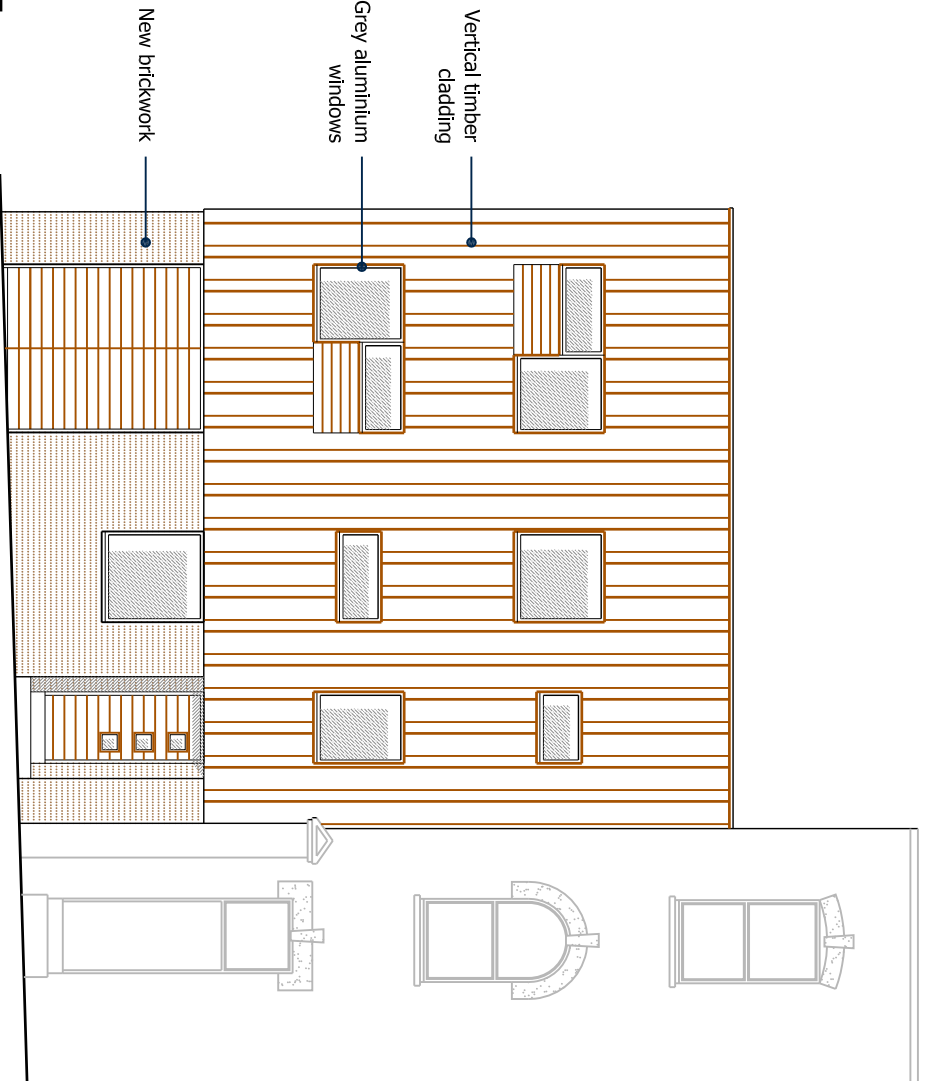

Proposed Side Elevation
 1:100

Proposed Kingsgate Road Elevation
 1:100

Proposed Rear Elevation
 1:100

Rev	Date	Description

Regulate Place
 43 London Road, Redgate
 Liverpool, L12 9JW
 www.wsplanning.co.uk
 T: 01793 225711
 F: 01793 226311

Date **22.03.11** Drawn By **DMS**
 Scale **1:100 @ A3** Checked **ANT**
 Client **Mr D Graham**

Project
**120 Kingsgate Road
 London
 NW6 2AE**

Title
**Proposed
 Elevations**

Drawn No.
L/CAM/593/PL11