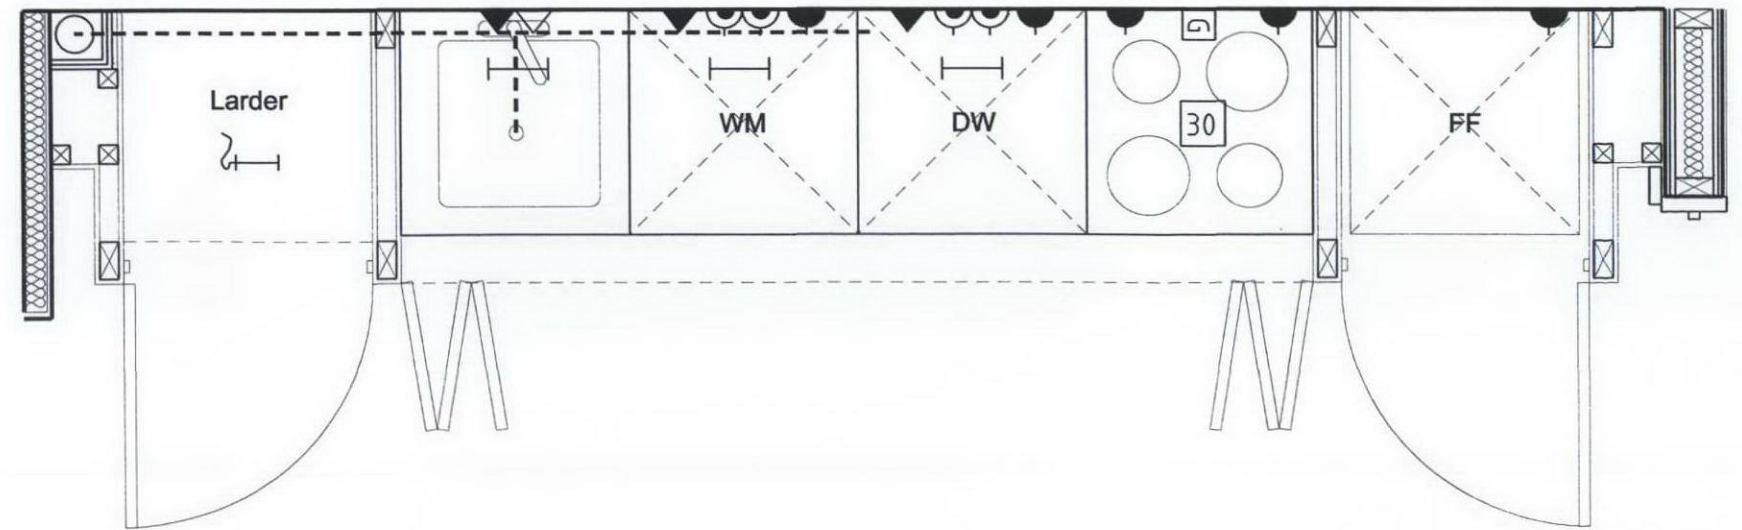

Painted hardwood panelling on 50 x 100 treated sw framing doubled up over sliding folding doors
 Panelled door moulding to match Longeden door profiles

First Floor Kitchen Layout
 67 Gray's Inn Road
 London WC1X 8TL