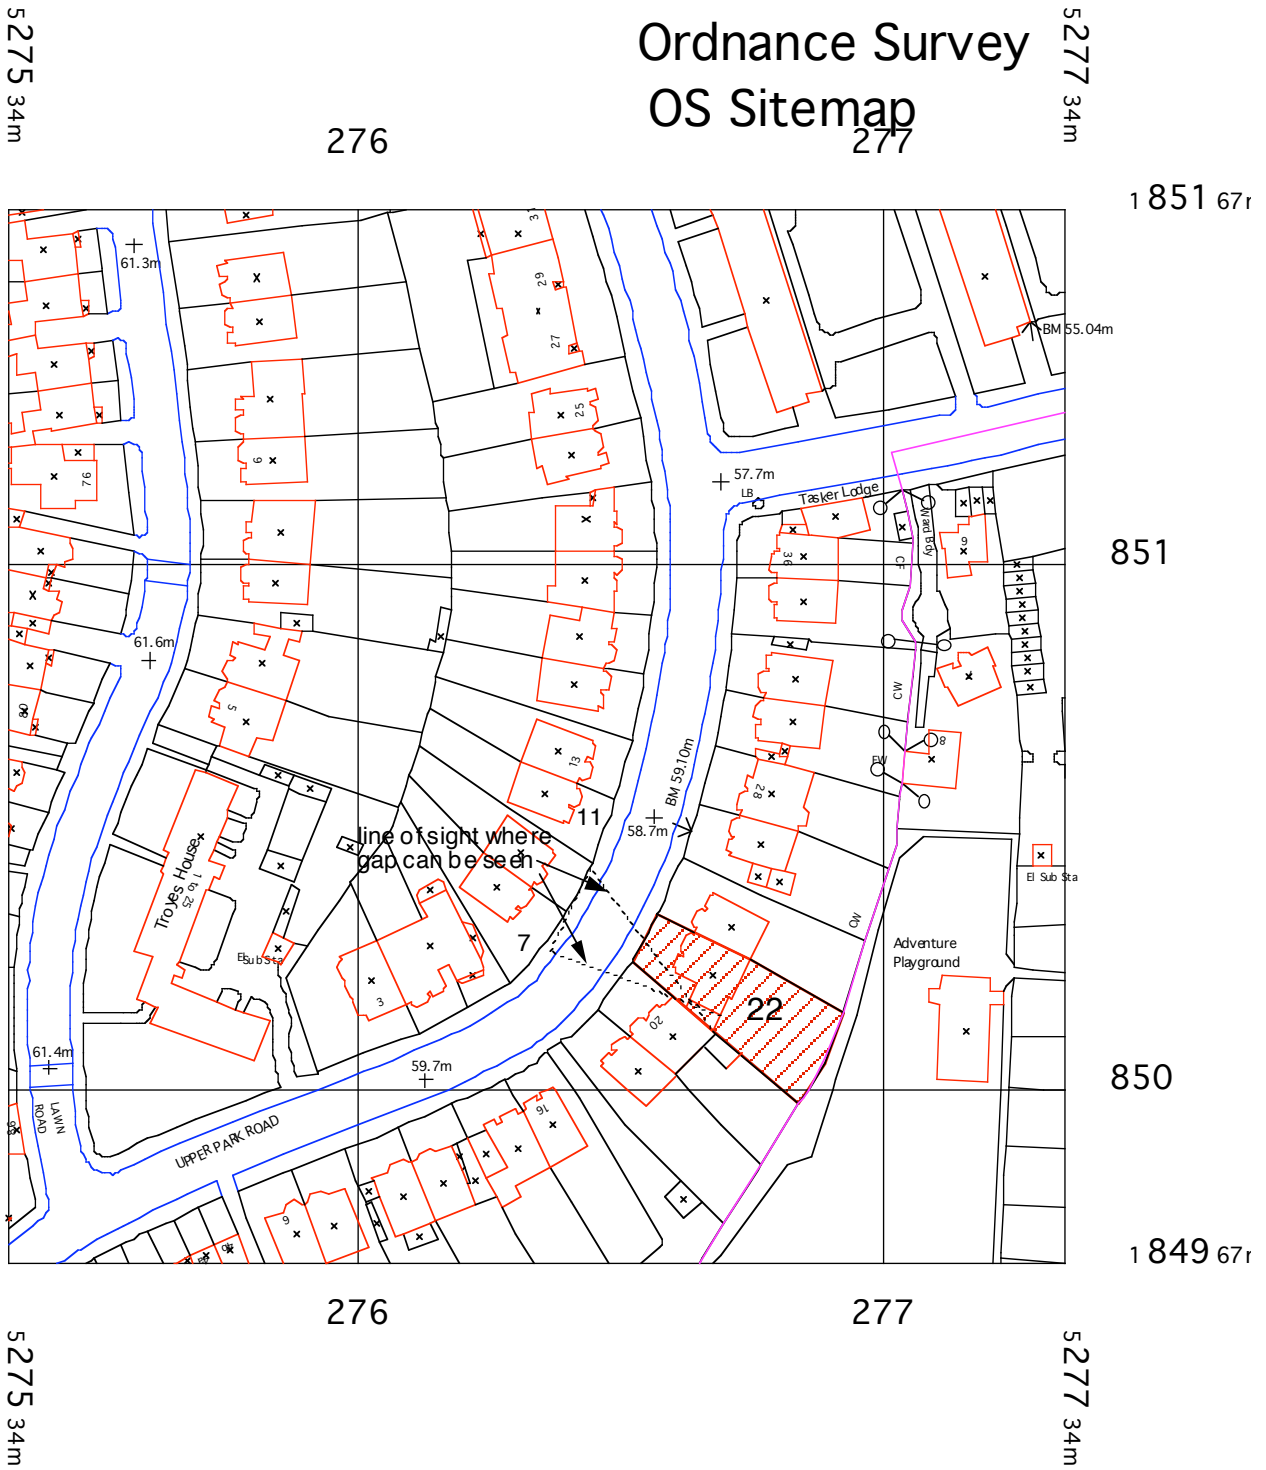

Ordnance Survey OS Sitemap

Metres

Scale Date:

as shown Nov 2010

Crown Copyright 2007
 Reproduction in whole or in part is prohibited
 without the prior permission of Ordnance Survey.

Proposed alterations and new
 house to side.
 22 Upper Park Road London NW3 2UP
 Site View lines Plan 02