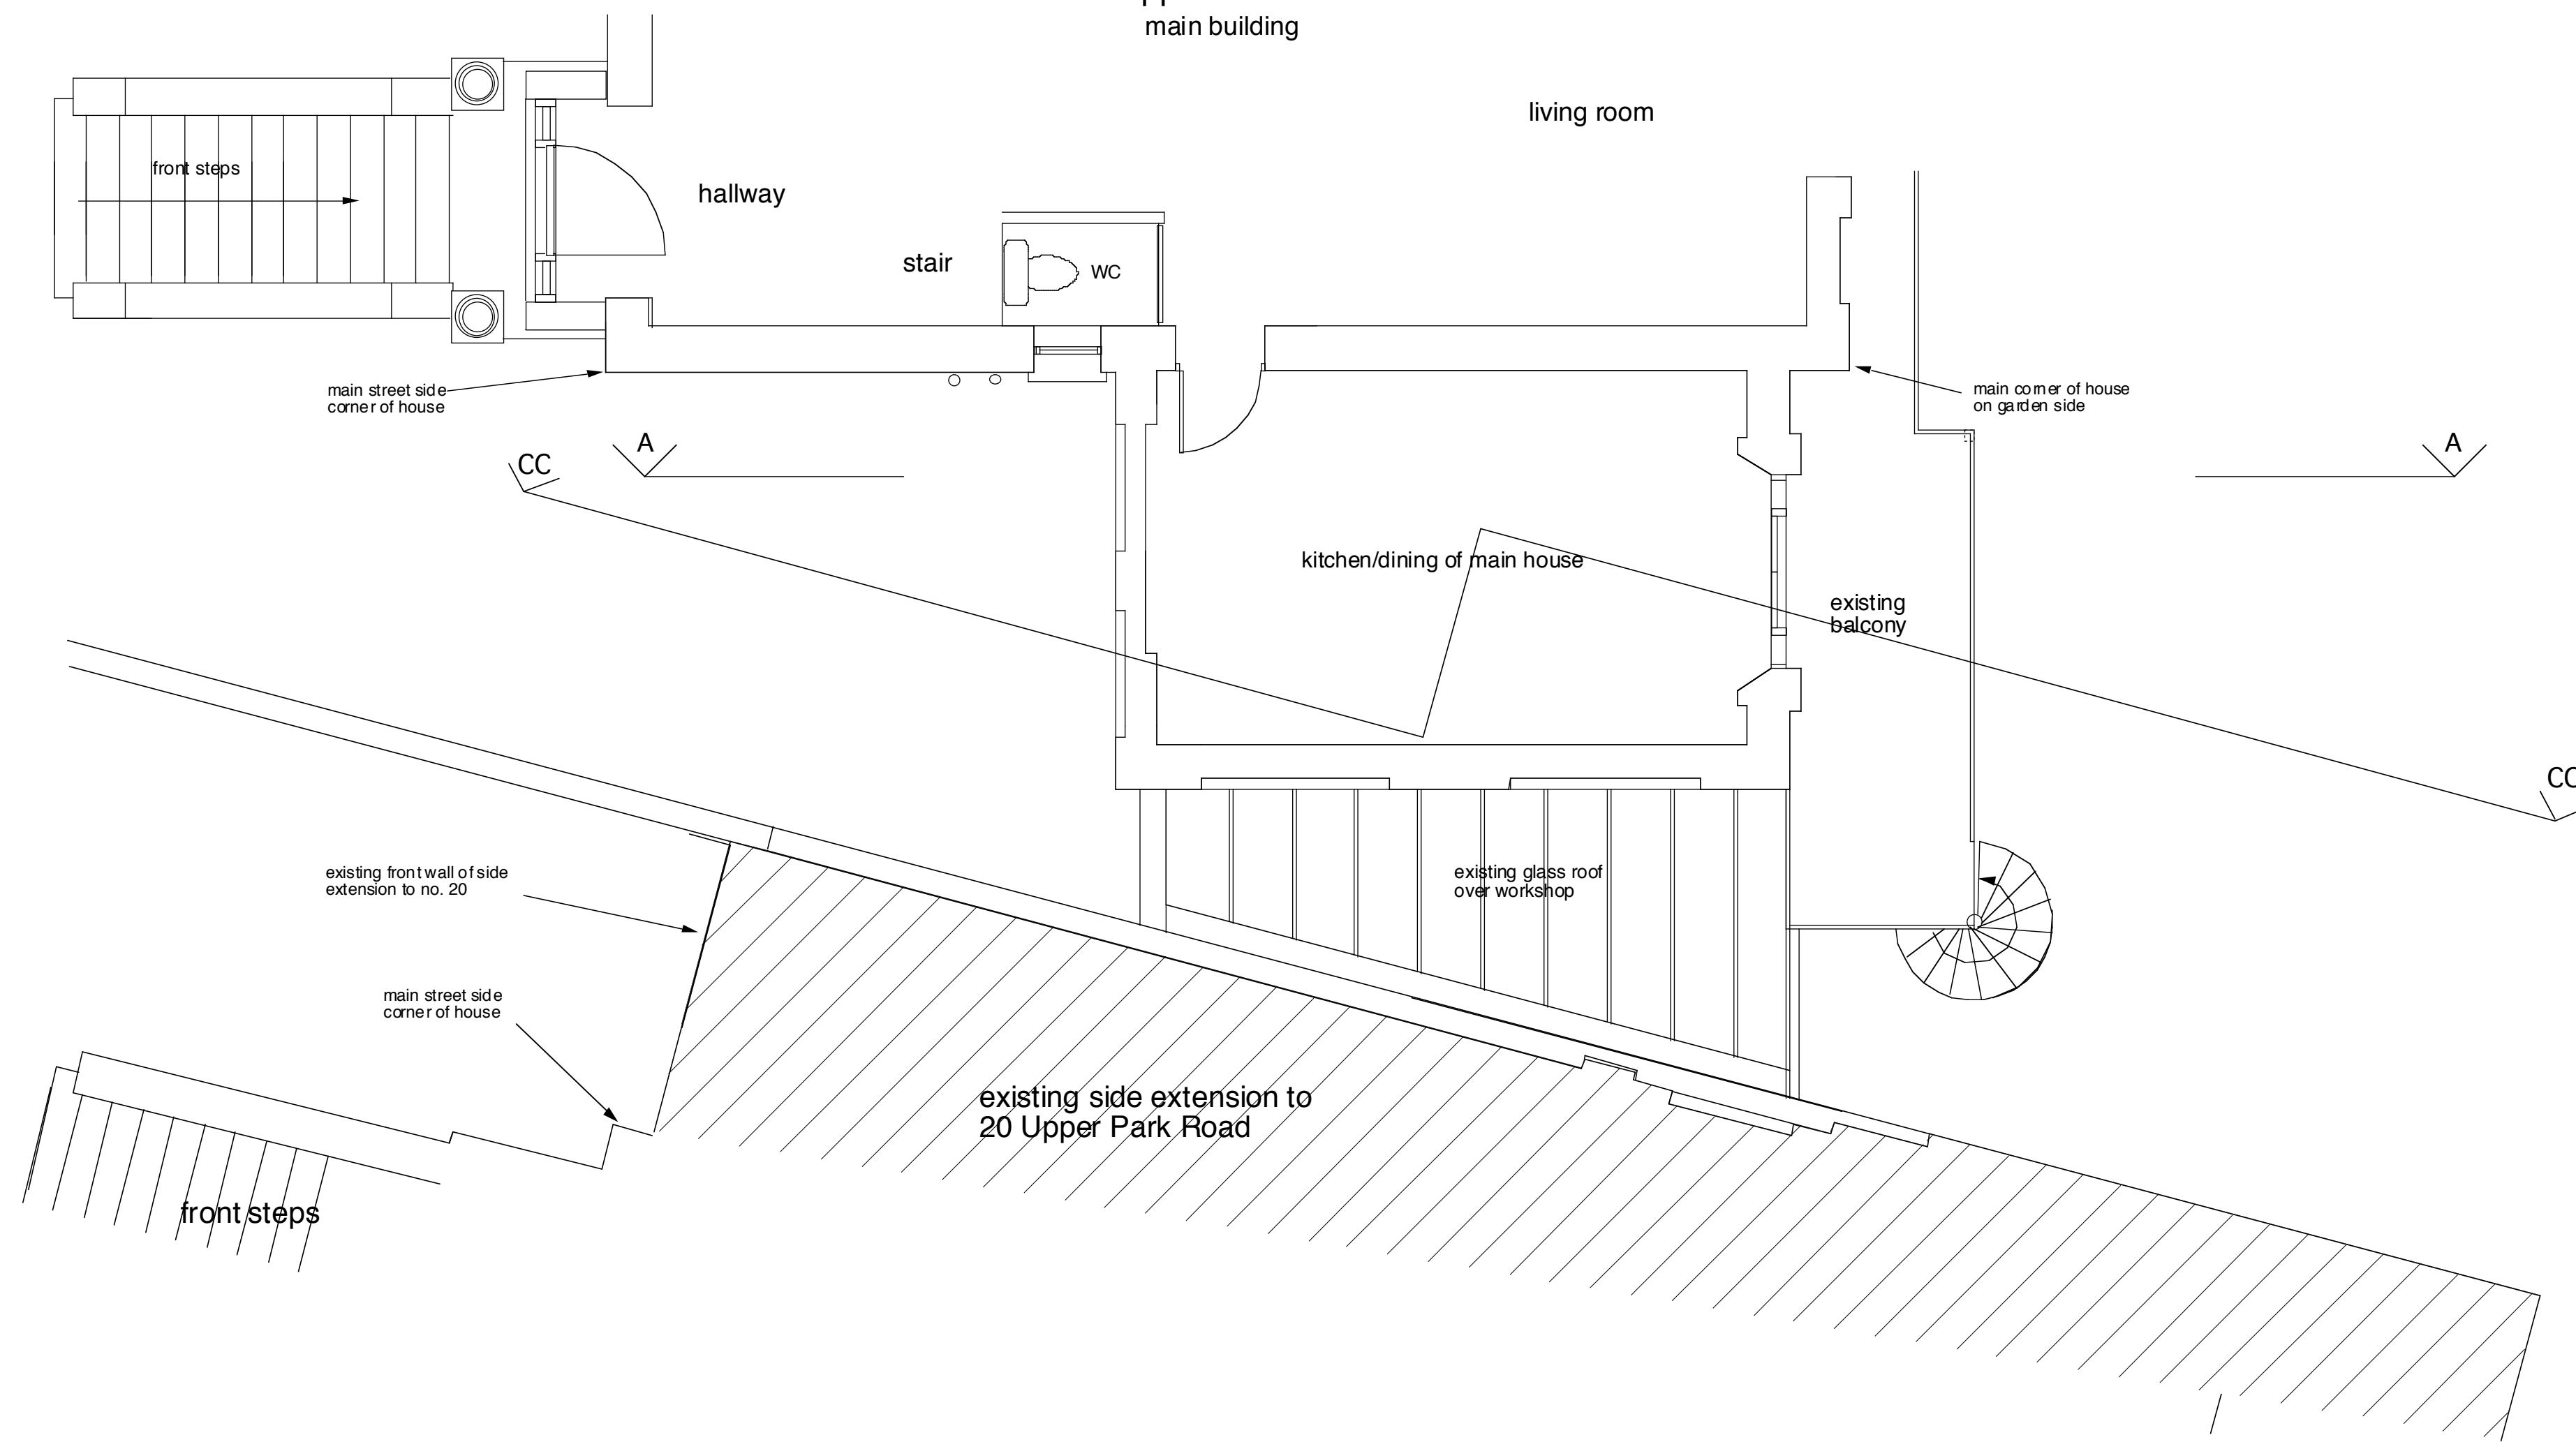

22 Upper Park Road
main building