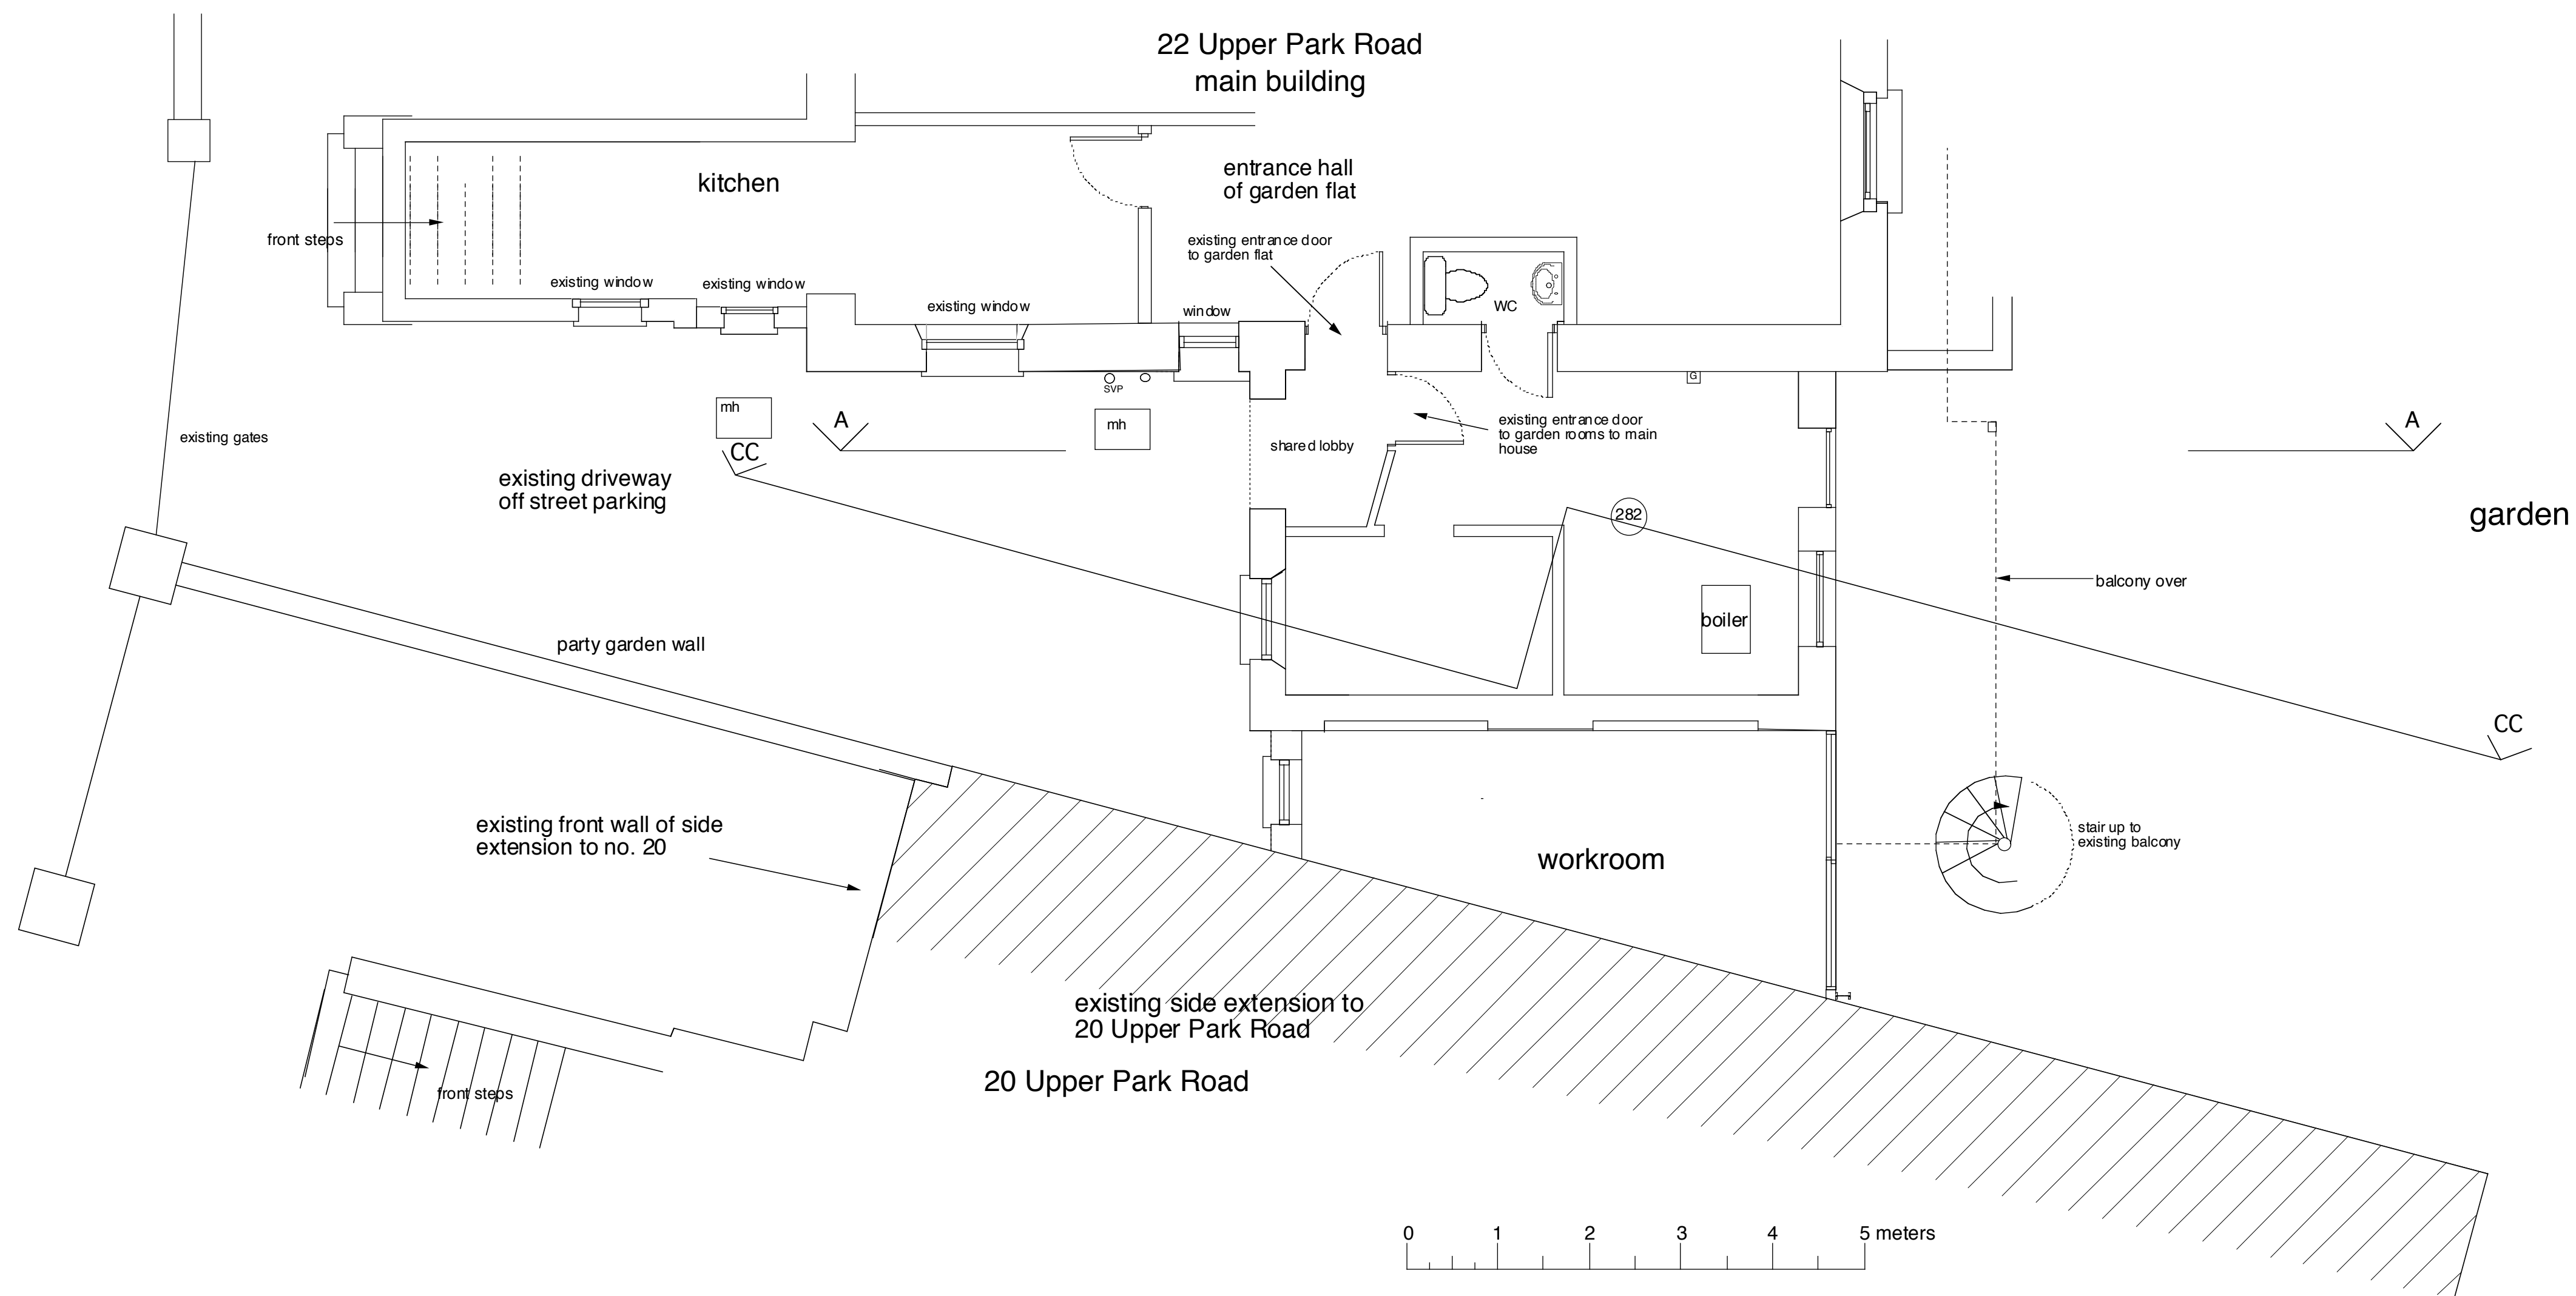

22 Upper Park Road
main building

**Tim
Drewitt
Associates**
Architects and Project Managers
13a Upper Park Road
London NW3 2UN
Tel: 020 7 483 3079
07770 450054
E Mail: tim.drewitt@ttdinternet.com

Proposed alterations and new
house to side.
22 Upper Park Road London NW3 2UP

Drawn:
Existing plans
Ground and first floors

Scale: 1:50 @ A1 Date: Nov 2010

Drawg No:
22UPR/P2/01