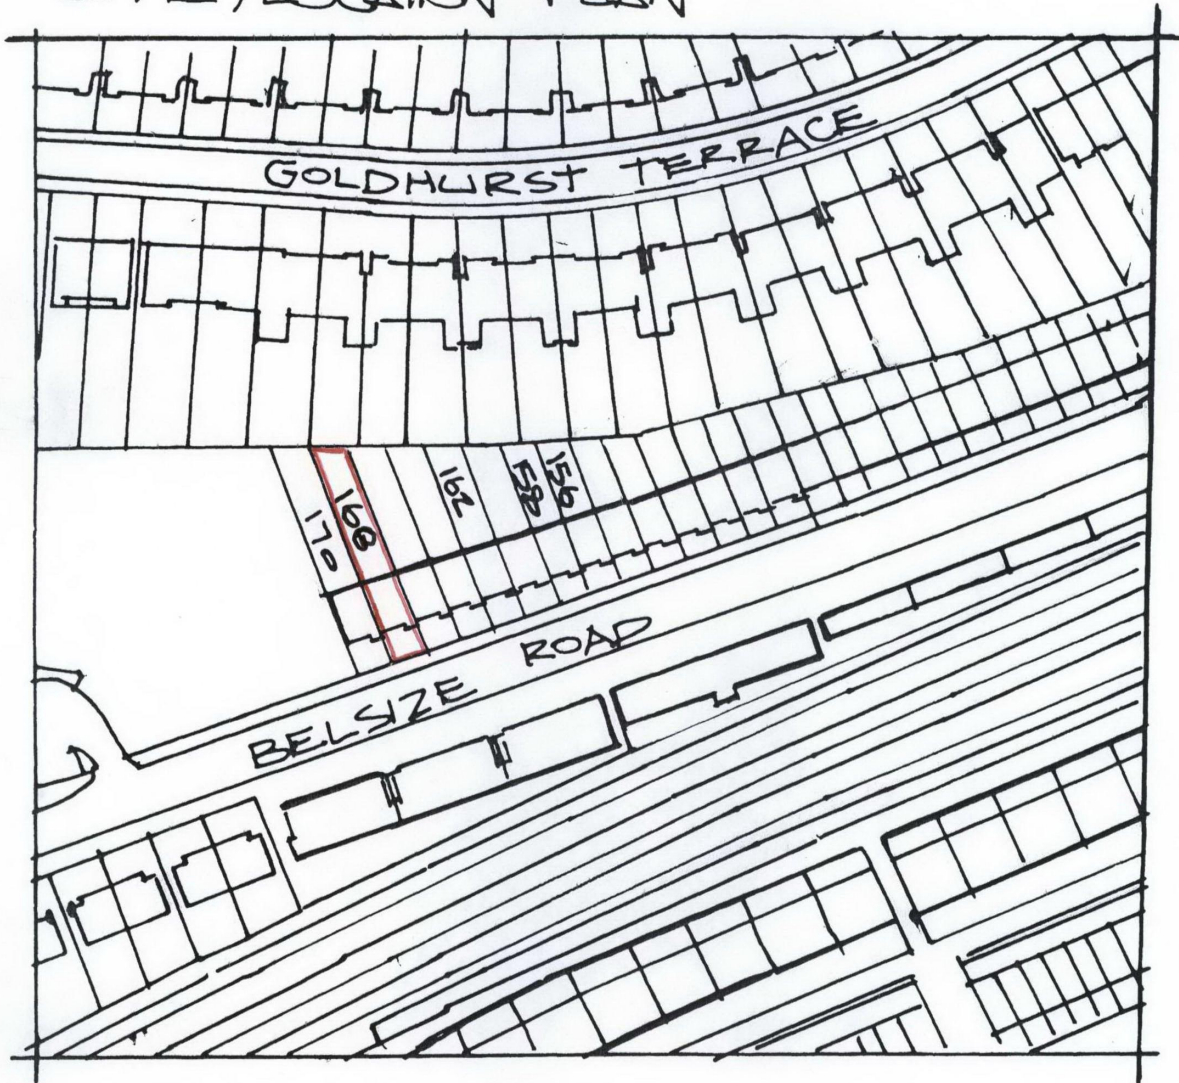

SITE / LOCATION PLAN

168 BELSIZE ROAD
LONDON

SCALE 1:1250
SITE / LOCATION PLAN

SCALE BAR
1:1250

A4 SIZE