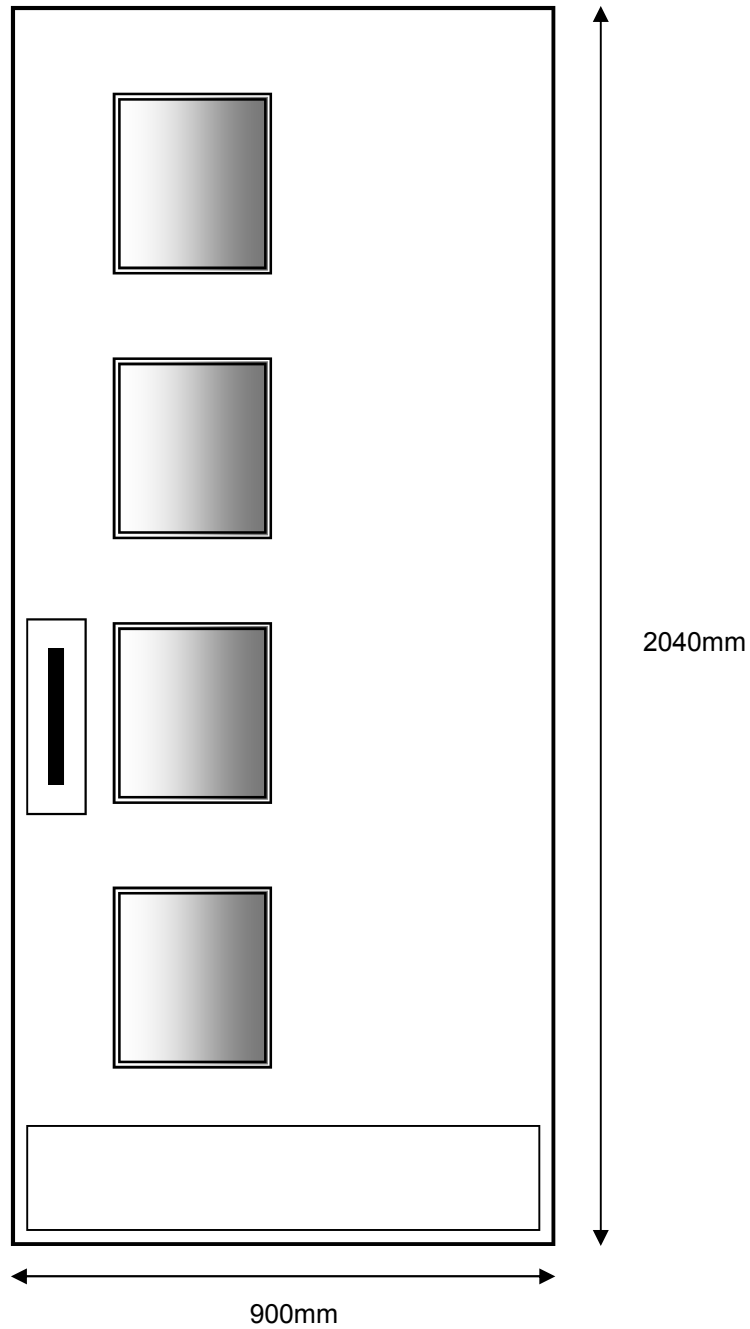

# Lift Lobby Entrance Door

Colin Buckley Associates Ltd  
87 Riffel Road  
London NW2 4PG

tel. 020 8450 2202  
mob. 07956 800 198

[colin-buckley@btconnect.com](mailto:colin-buckley@btconnect.com)

<b>SCALE: 1:12.5 @ A4</b>	
<b>Drwg Ref. Levita/Lift Door/001</b>	
<b>Client:</b>	<b>ORIGIN HOUSING</b>
<b>Property:</b>	<b>38 - 60A LEVITA HOUSE, OSSULSTON STREET, LONDON NW1 1JJ</b>