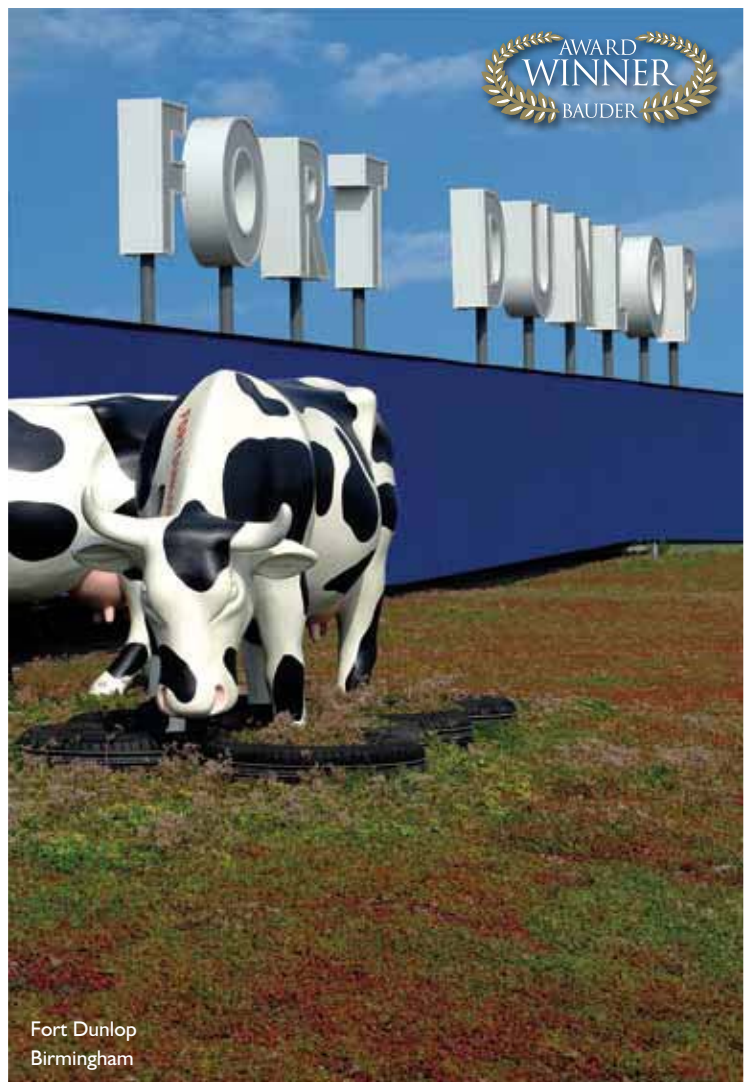

Mount St. Vincent
Co Limerick

Fort Dunlop
Birmingham