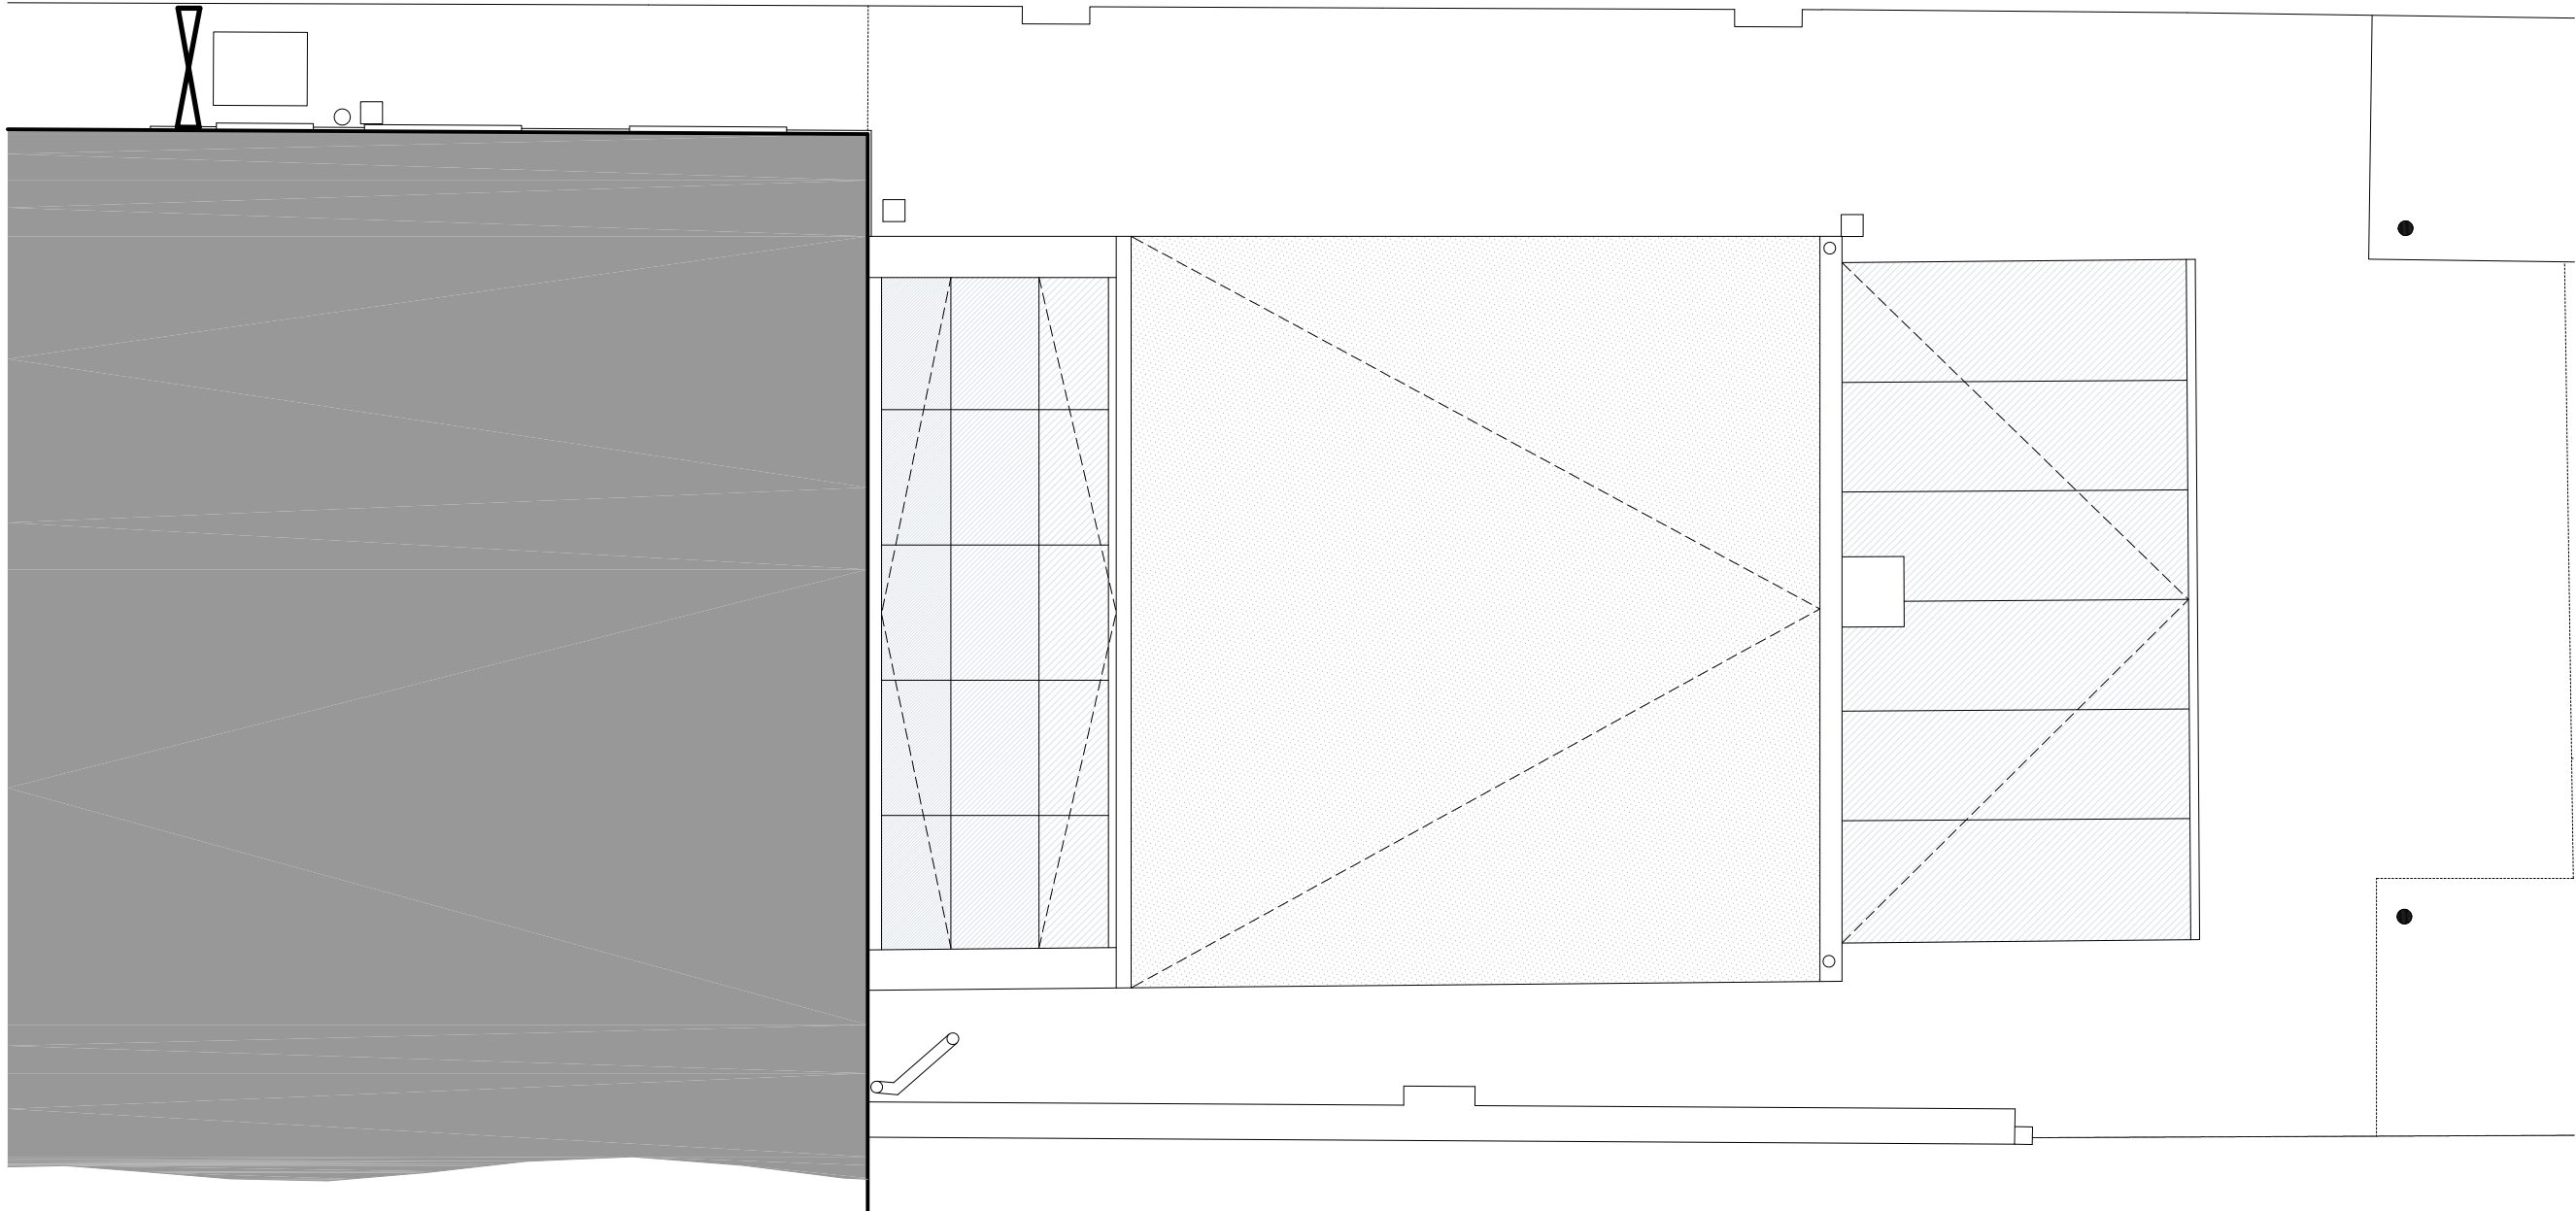

LEGEND

REV DATE DESCRIPTION

DRAWING ISSUE

Comment

CLIENT

GRESFORD ARCHITECTS

Unit C1
3 Bradbury St
London
N16 8JN
t: +44 (0) 20 7249 1855
e: info@gresfordarchitects.co.uk
f: +44 (0) 7812 9470

PROJECT TITLE

119 Canfield Gardens
London
NW6 3DY

DRAWING TITLE

Existing Roof Plan

SCALE DRAWN

1/50@A3 JMA

DATE CHECKED

June 2011 -

DWG NO. REVISION

478_011 -

EXISTING ROOF PLAN
SCALE 1 : 50