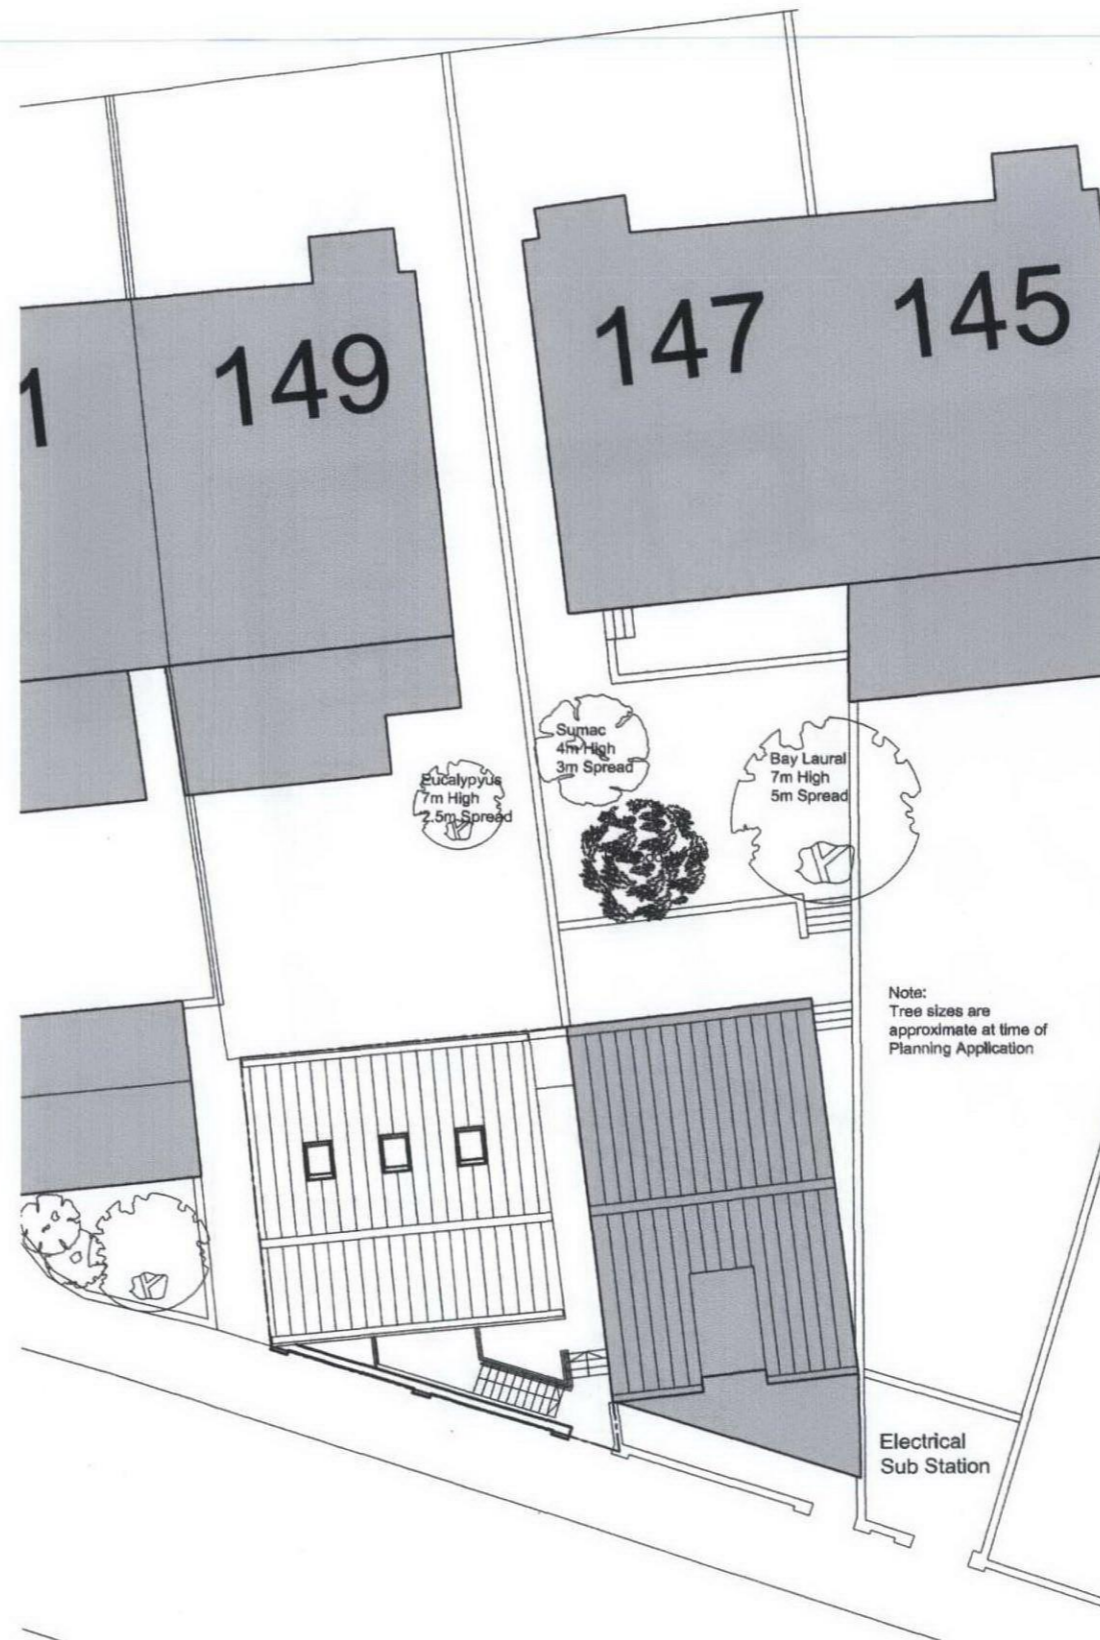

Location Plan 1:1250

Site Plan 1:200

INFORMATION:

© This drawing is copyright. Figured dimensions only to be taken from this drawing. All dimensions to be checked on site. Architects to be informed immediately of any discrepancies before work proceeds

Rev.	Date	Revisions	By	Chkd

Job title
 Abbots Place, London NW6
 Rear of 149 Abbey Road

Drawing title
 Location Plan

Date	Job no	Drawing no	Revision
21.06.11	171	AL(10)01	

Scale	Sheet Size	Drawn	Checked
1:1250	A3		