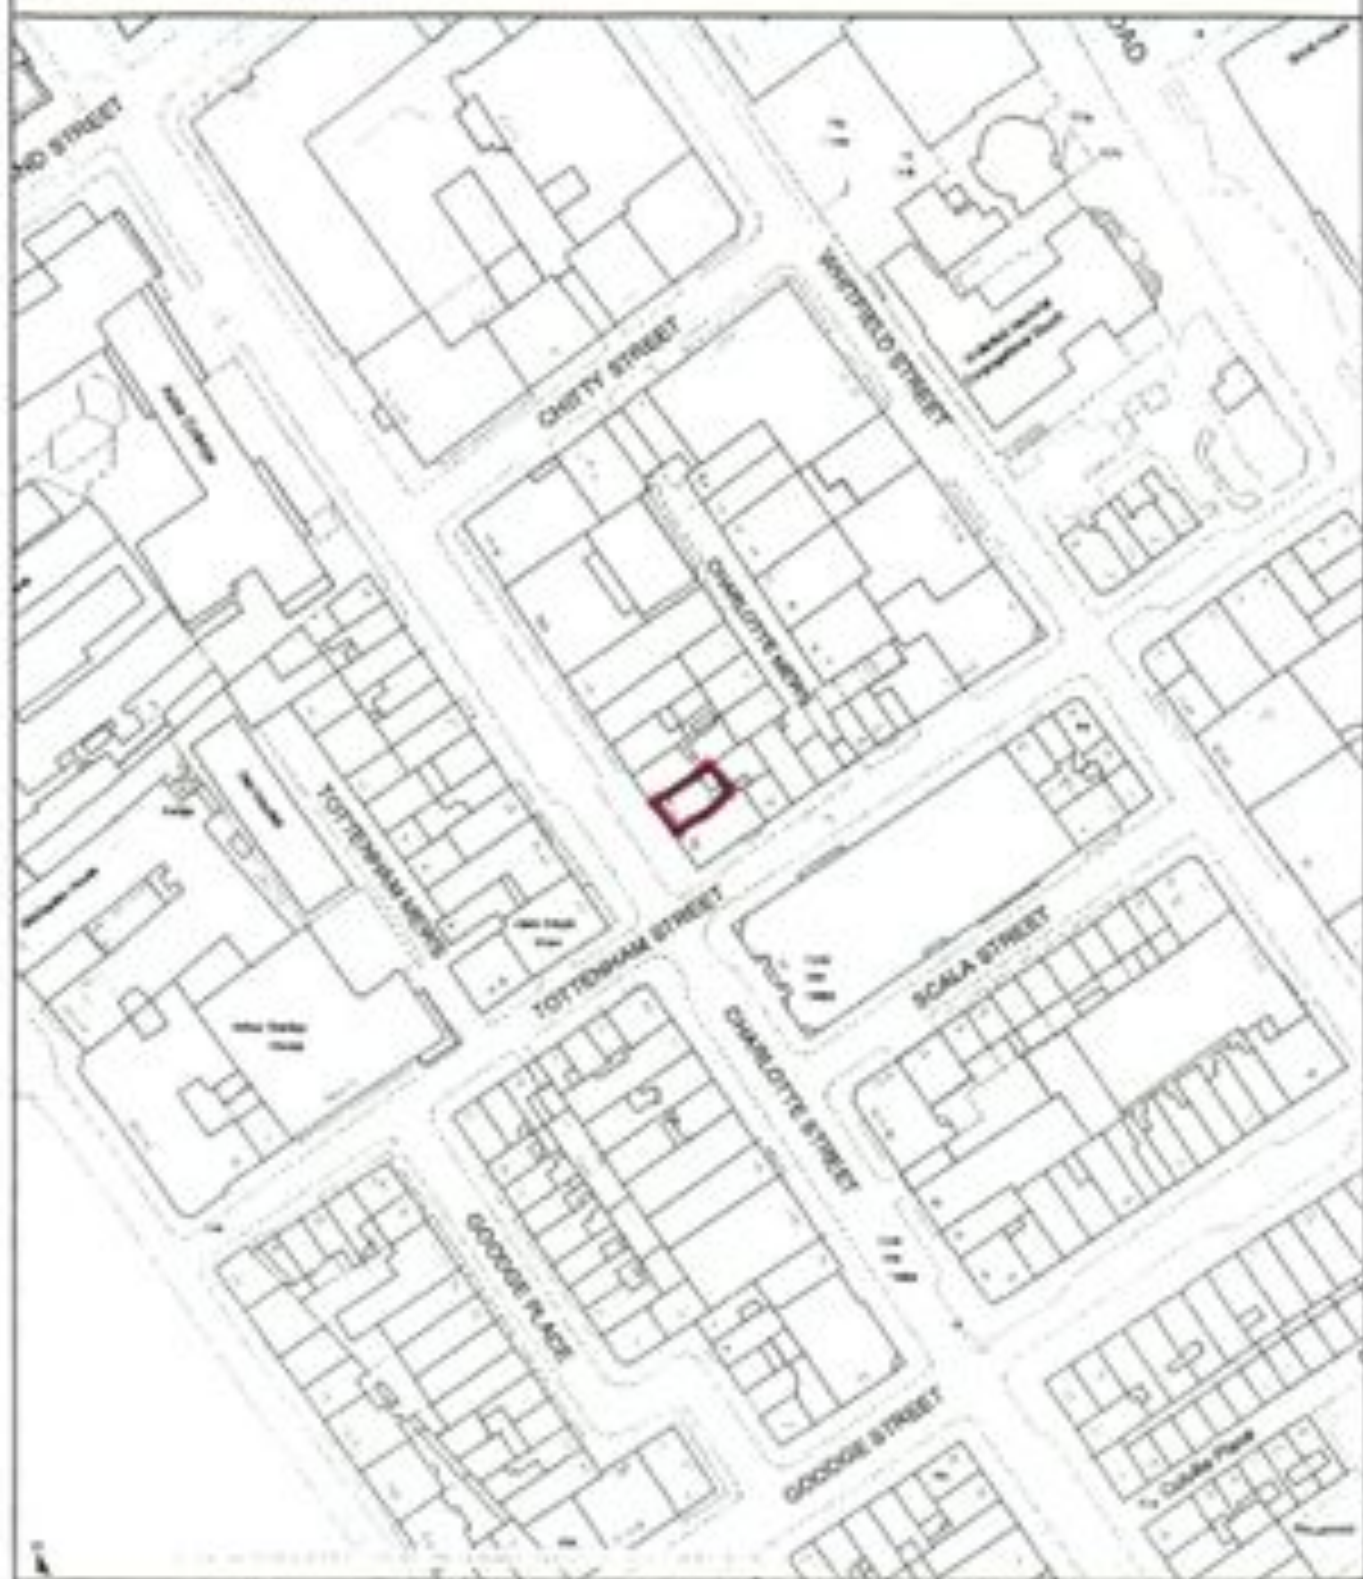

66 Charlotte Street, London, W1T 4QE

Reproduced by permission of Ordnance Survey on behalf of HMSO.  
© Crown copyright and database right 2011.  
Ordnance Survey Licence number 100019726.

Scale 1:1250 Date 11/7/2011

Centre + 52998 E 18180 N