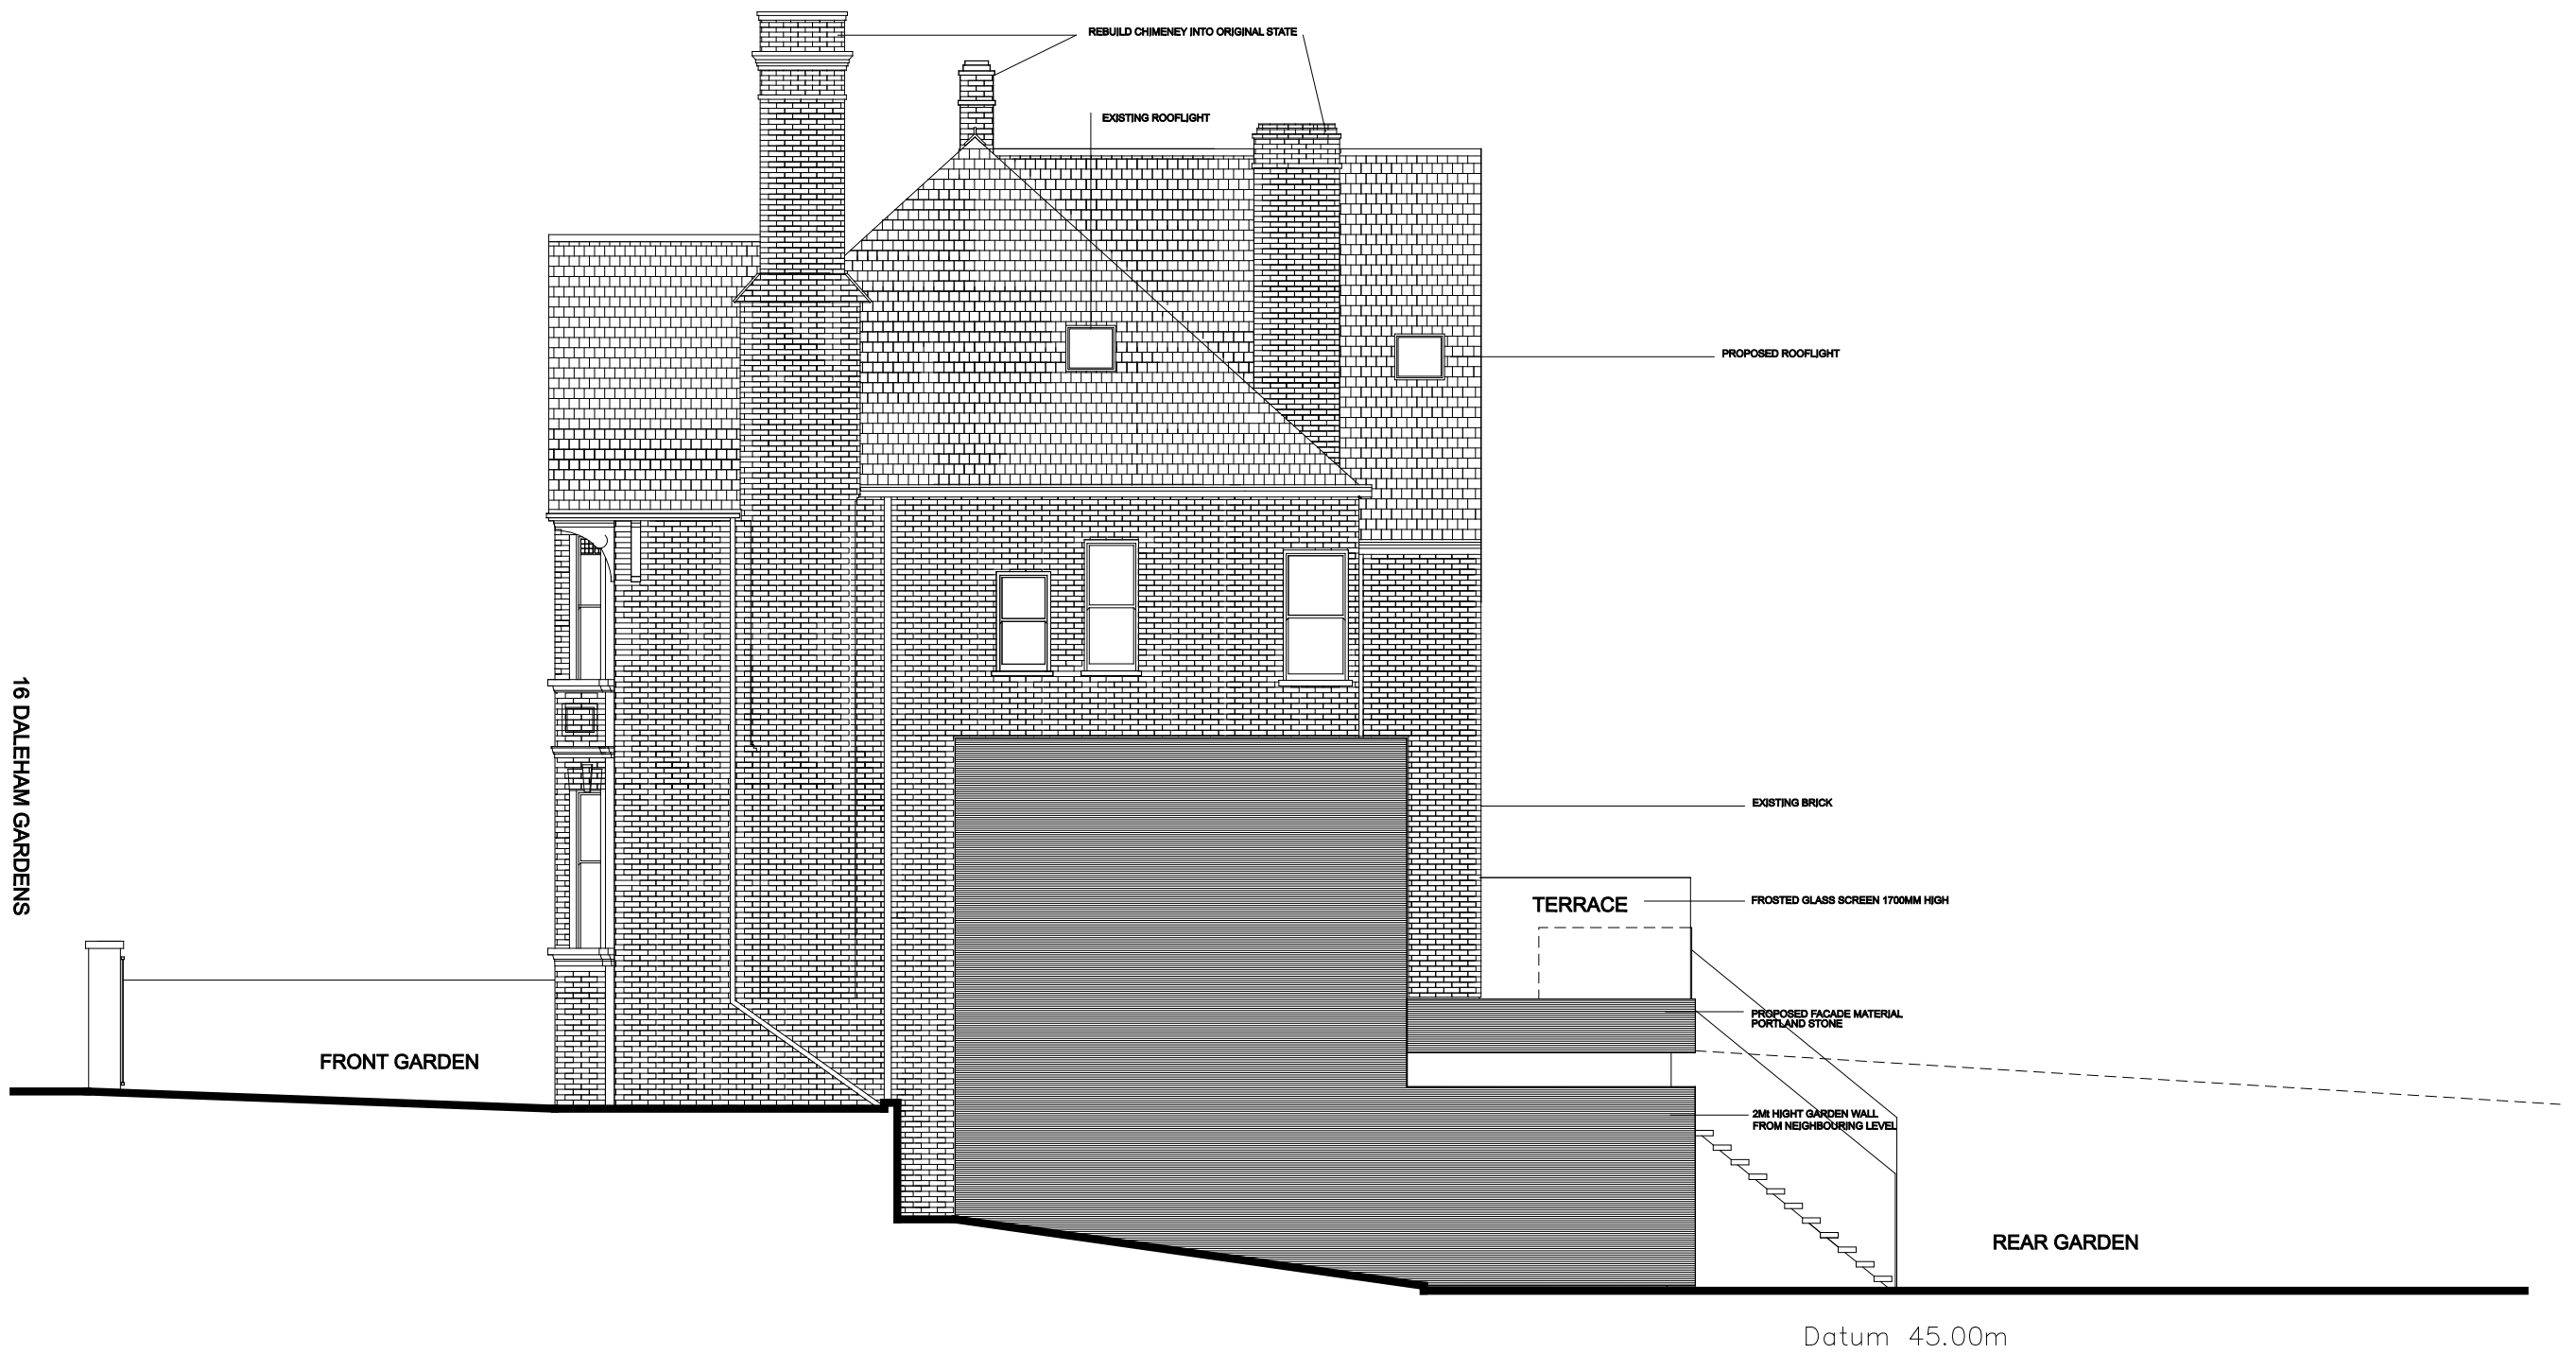

16 DALEHAM GARDENS

SOUTH ELEVATION

milk:studio
architects

Fifth Floor 18 Broadwick Street
London W1F 8HS
tel: 020 7287 6208 fax: 08704 871 829
e:mail@milkstudio.net w: www.milkstudio.net

project	16 DALEHAM GARDENS	drawing	Side Elevation - South
date	AUGUST 2011	scale	1:100@A3/1:50@A1
dwg no	DAL 040	revision	00
		CHECKED BY