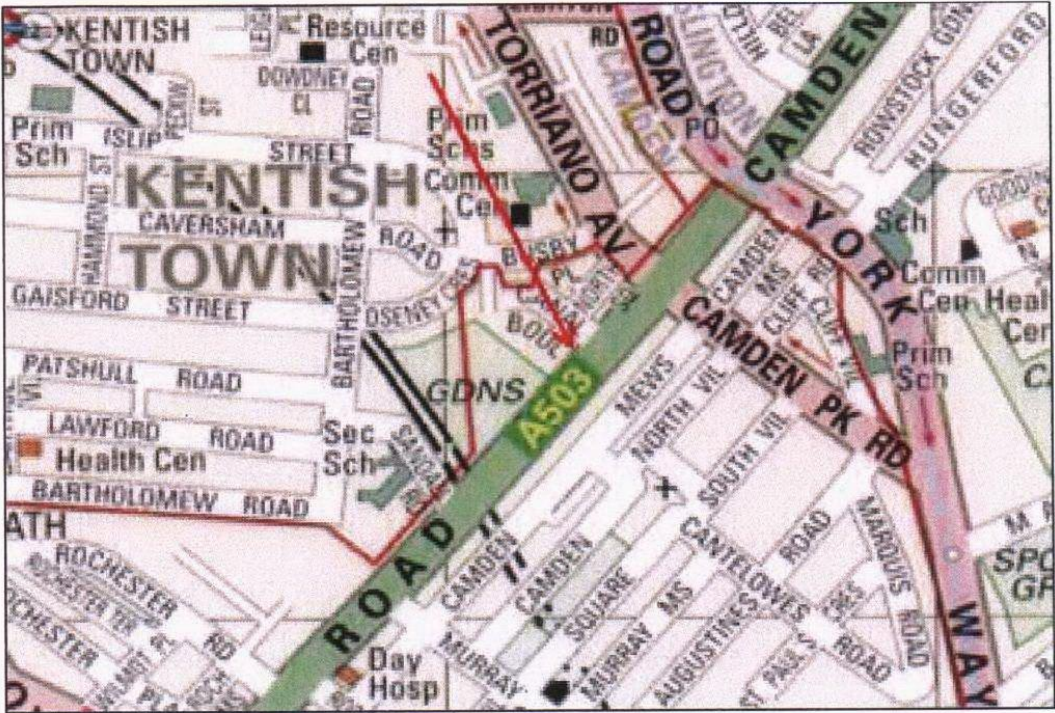

PCP070(Replan) Camden Road, O/S 175 Camden Road, London, NW1 9AZ, 529641 184785

DSLAM to JB route ——— Power route ——— This montage is