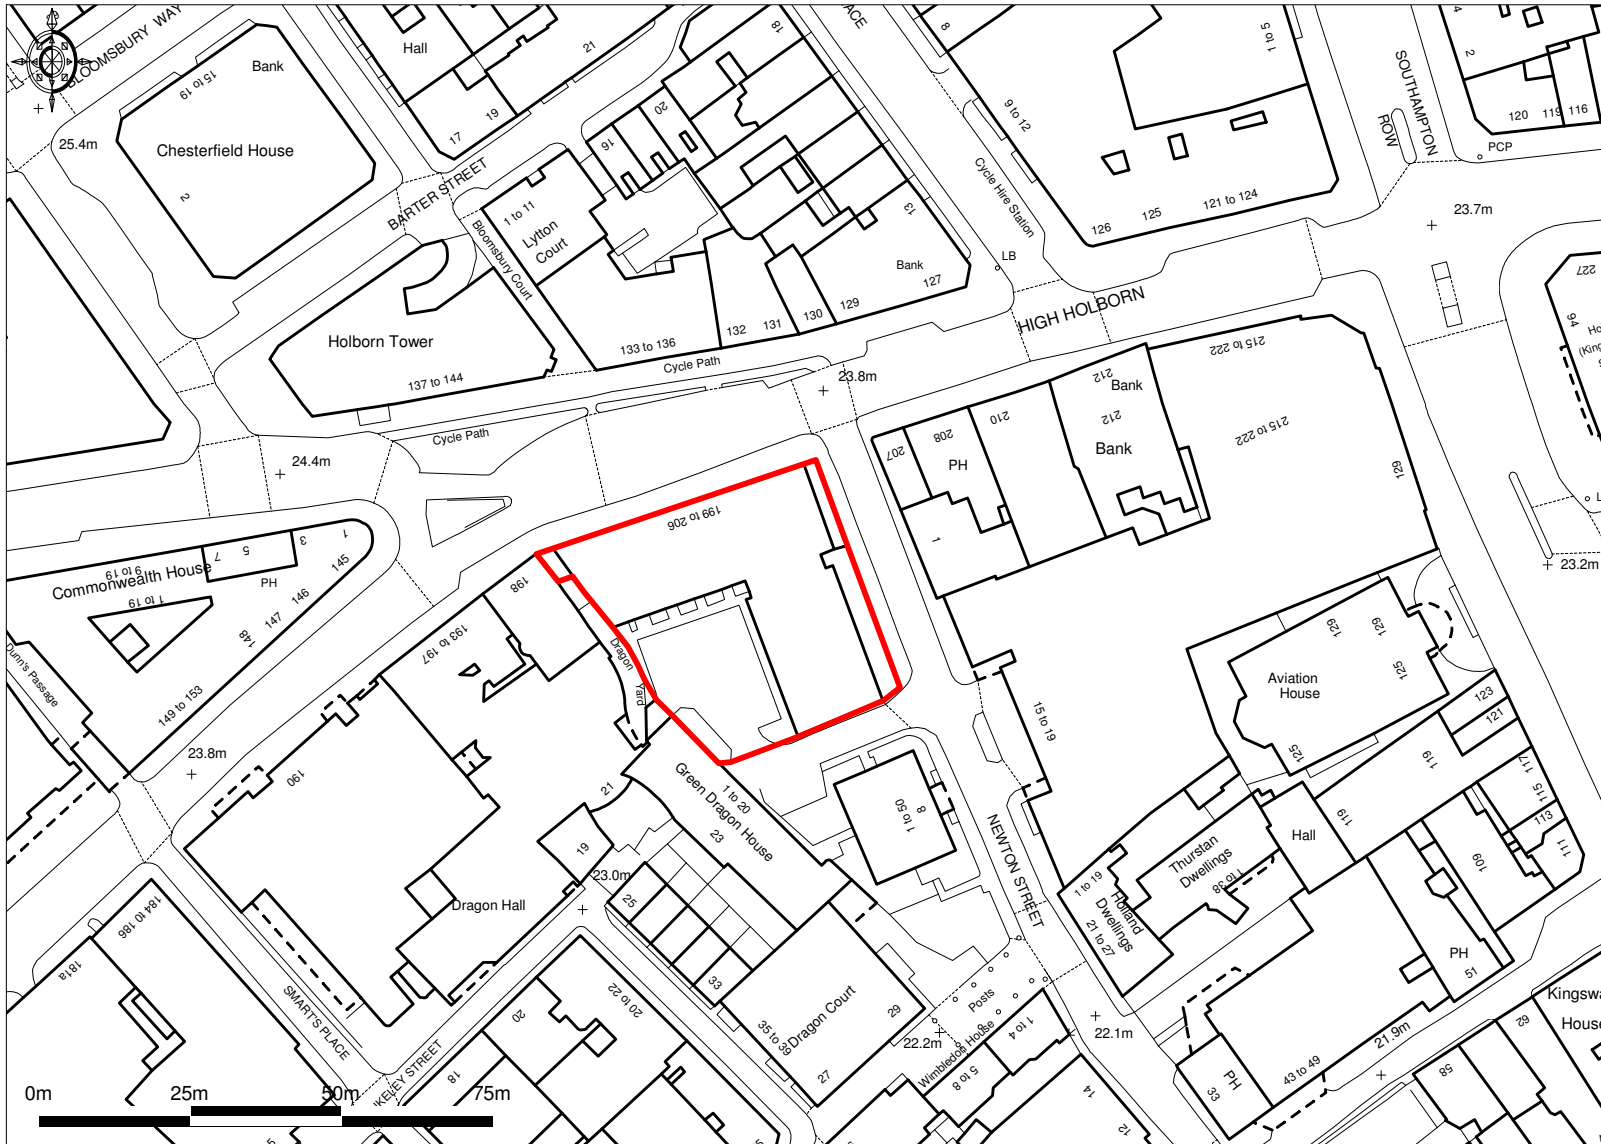

203 High Holborn - Site Location Plan

Ordnance Survey © Crown Copyright 2011. All rights reserved. Licence number 100020449. Plotted Scale - 1:1250