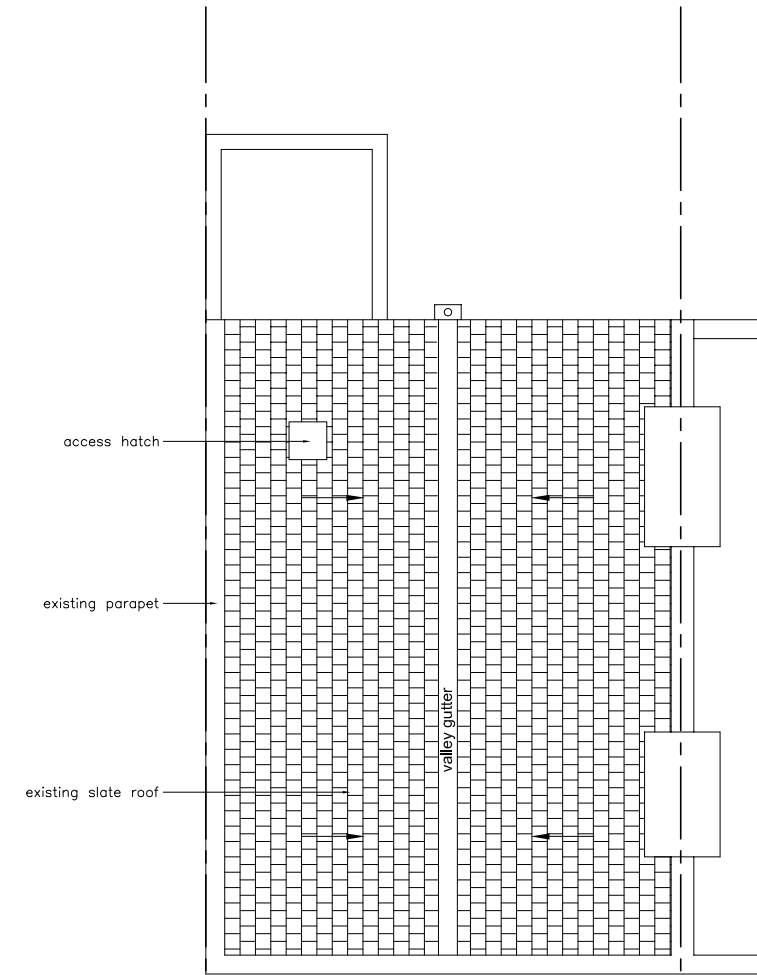

ENTRANCE

FIRST FLOOR

MEZZANINE LEVEL

ROOF PLAN

rev.	notes	date
A	Roof plan added	18.10.2011

WARREN ROSING ARCHITECTS

20 Prescott Place, London, SW4 6BT
 1 020 7993 8247; info@wr-architects.co.uk; www.wr-architects.co.uk

13B CHURCHILL ROAD
 LONDON, NW5

Plans
 Existing

Drawing No.: 1117(EX)01 rev A

scale: 1:100@A3

10 October 2011

do not scale this drawing; check all dimensions and areas on site
 copyright of pocket door ltd trading as 'warren rosing architects'