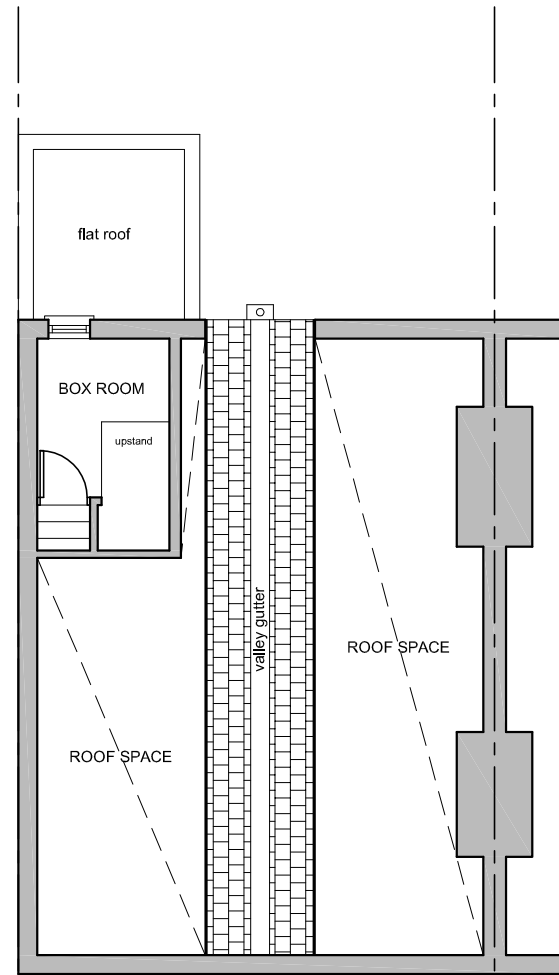

ENTRANCE

FIRST FLOOR

MEZZANINE LEVEL

ROOF PLAN

rev.	notes	date
A	Roof plan added	18.10.2011

WARREN ROSING ARCHITECTS

20 Prescott Place, London, SW4 6BT
 1 020 7993 8247; info@wr-architects.co.uk; www.wr-architects.co.uk

13B CHURCHILL ROAD
 LONDON, NW5

Plans
 Existing

Drawing No.: 1117(EX)01 rev A

scale: 1:100@A3

10 October 2011

do not scale this drawing; check all dimensions and areas on site
 copyright of pocket door ltd trading as 'warren rosing architects'