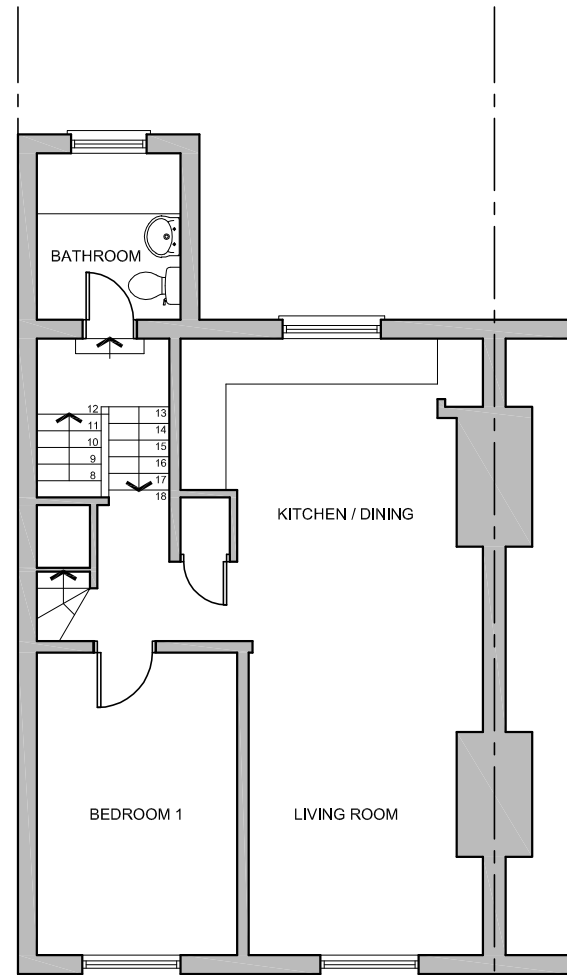

ENTRANCE

FIRST FLOOR

MEZZANINE LEVEL

ROOF PLAN

rev.	notes	date
A	Roof plan added	18.10.2011

WARREN ROSING ARCHITECTS

20 Prescott Place, London, SW4 6BT
 1 020 7993 8247; info@wr-architects.co.uk; www.wr-architects.co.uk

13B CHURCHILL ROAD
 LONDON, NW5

Plans
 Existing

Drawing No.: 1117(EX)01 rev A

scale: 1:100@A3

10 October 2011

do not scale this drawing; check all dimensions and areas on site
 copyright of pocket door ltd trading as 'warren rosing architects'