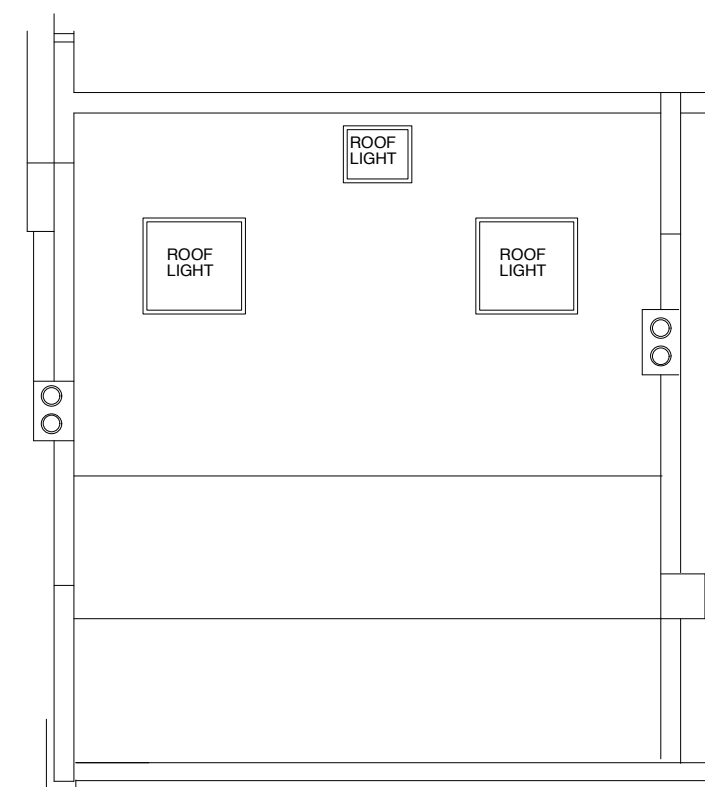

NORTH WESTERN ELEVATION

FRONT ELEVATION

REAR ELEVATION

GROUND FLOOR PLAN

FIRST FLOOR PLAN

ROOF PLAN

12-13 KINGS MEWS, LONDON WC1 2HZ  
 EXISTING PLANS & ELEVATIONS  
 Dwg. No: KM E10  
 Scale 1:50 @ A1  
 1:100 @ A3  
 Date: July 2011