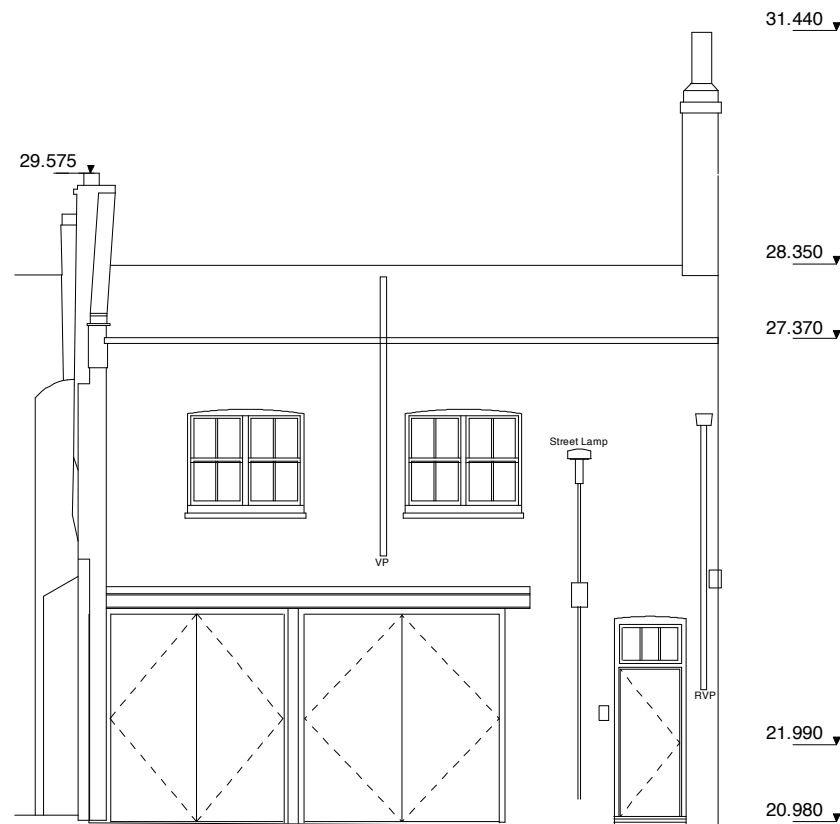

NORTH WESTERN ELEVATION

FRONT ELEVATION

REAR ELEVATION

GROUND FLOOR PLAN

FIRST FLOOR PLAN

ROOF PLAN

12-13 KINGS MEWS, LONDON WC1 2HZ  
 EXISTING PLANS & ELEVATIONS  
 Dwg. No: KM E10  
 Scale 1:50 @ A1  
 1:100 @ A3  
 Date: July 2011