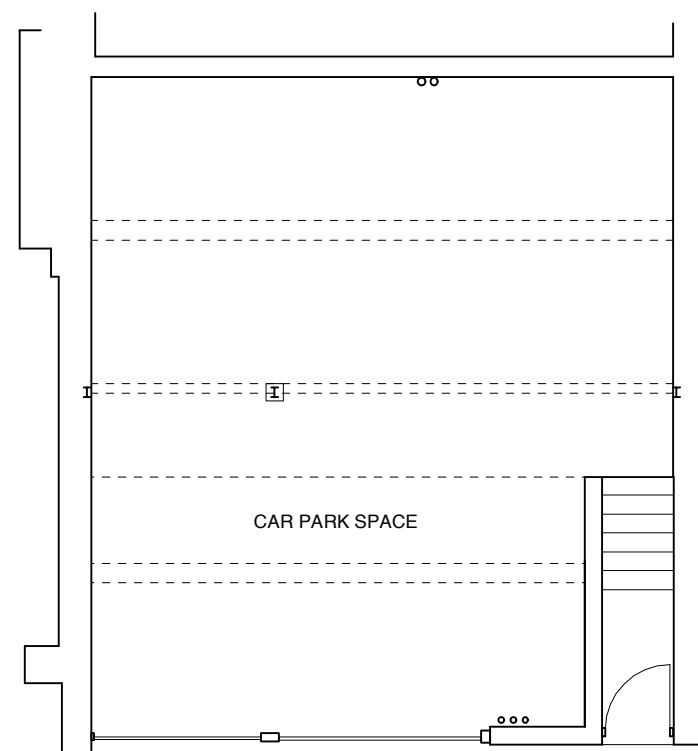

NORTH WESTERN ELEVATION

FRONT ELEVATION

REAR ELEVATION

GROUND FLOOR PLAN

FIRST FLOOR PLAN

ROOF PLAN

12-13 KINGS MEWS, LONDON WC1 2HZ  
 EXISTING PLANS & ELEVATIONS  
 Dwg. No: KM E10  
 Scale 1:50 @ A1  
 1:100 @ A3  
 Date: July 2011