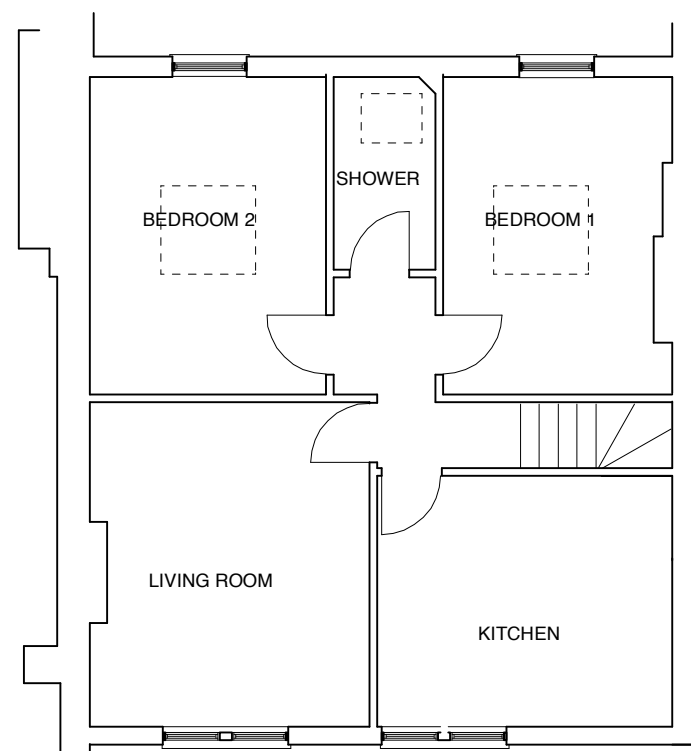

NORTH WESTERN ELEVATION

FRONT ELEVATION

REAR ELEVATION

GROUND FLOOR PLAN

FIRST FLOOR PLAN

ROOF PLAN

12-13 KINGS MEWS, LONDON WC1 2HZ  
 EXISTING PLANS & ELEVATIONS  
 Dwg. No: KM E10  
 Scale 1:50 @ A1  
 1:100 @ A3  
 Date: July 2011