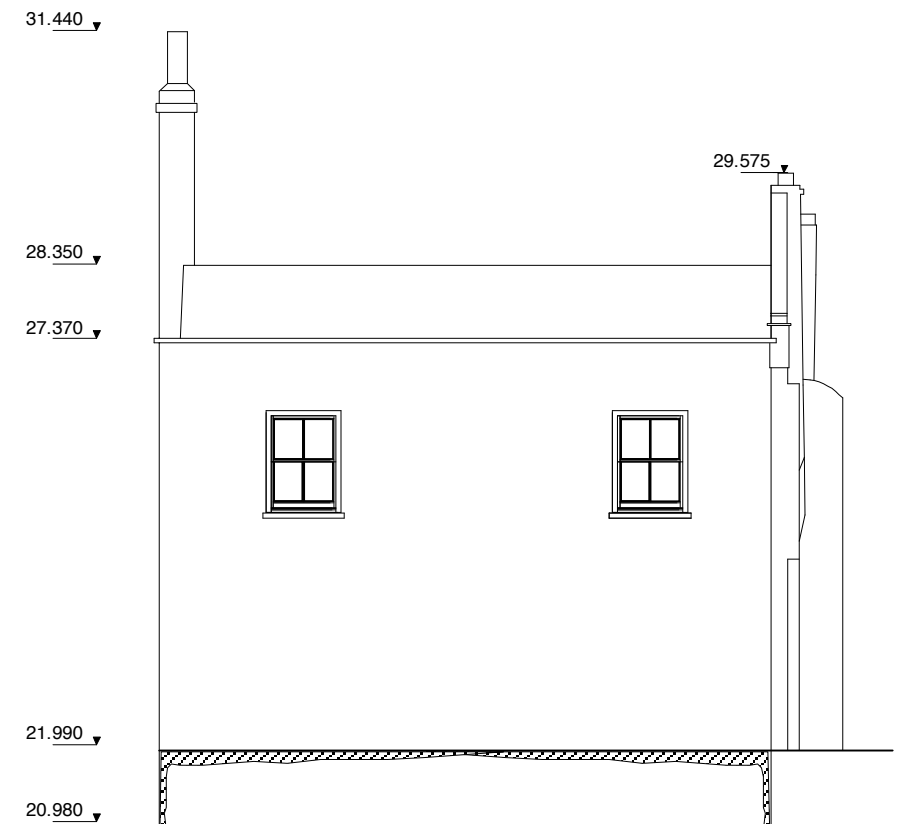

NORTH WESTERN ELEVATION

FRONT ELEVATION

REAR ELEVATION

GROUND FLOOR PLAN

FIRST FLOOR PLAN

ROOF PLAN

12-13 KINGS MEWS, LONDON WC1 2HZ  
 EXISTING PLANS & ELEVATIONS  
 Dwg. No: KM E10  
 Scale 1:50 @ A1  
 1:100 @ A3  
 Date: July 2011