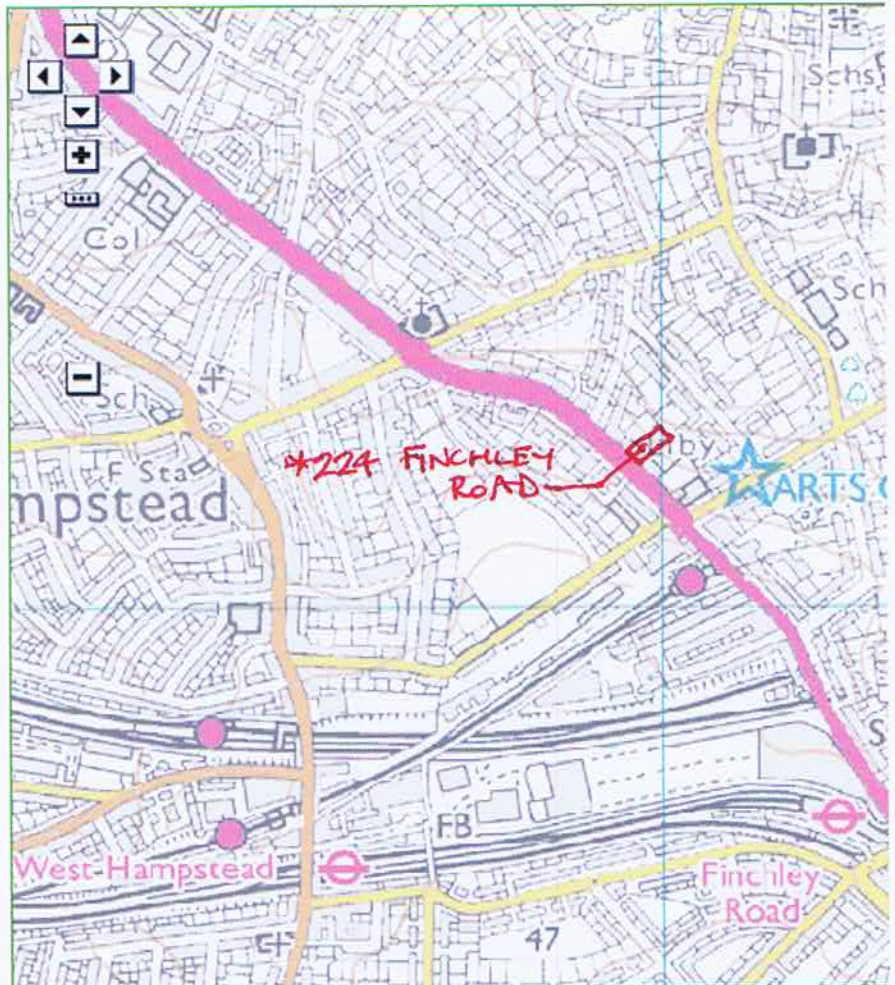

Enter a postcode or place name:

Go

Other topics for this area...

Risk of Flooding from Rivers and Sea

R

Map legend

Click on the map to see what is the Risk of Flooding at a particular location.

Flood Maps

- Flooding from rivers or sea without defences
- Extent of extreme flood
- Flood defences
- Areas benefiting from flood defences
- Main rivers

Map of X: 526,132.75; Y: 185,145.08 at scale 1:10,000

© Environment Agency copyright and datab
© Ordnance Survey Crown copyright. All rights reserved. E
contains Royal Mail data © Royal Mail copyright at

Flood Map – Information Warnings

Manchester Ship Canal

Flood Mapping of the Manchester Ship Canal in Trafford, Salford and W...
representations. For further information please contact the Environment /
Users of the Flood Zone Map should be aware that we have received a J

For a fuller explanation of flood likelihood, [click here](#).

Be aware:

Our maps only cover flooding from rivers and the sea. Flooding can occur at any time and in any place from sources such as rising ground water levels, burst water mains, road drains, run-off from hillsides, sewer overflows etc.