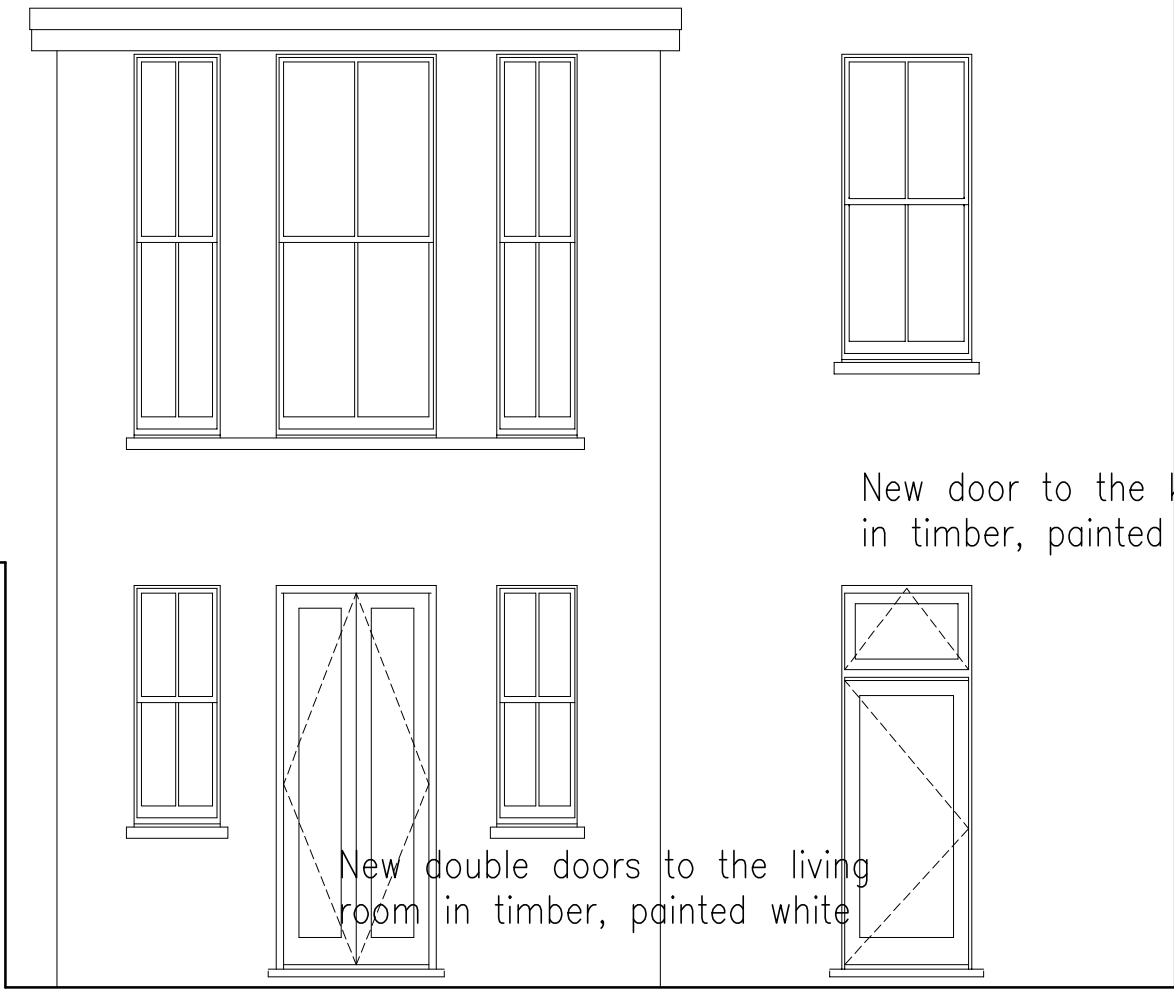

# REAR ELEVATION

New double doors to the living room in timber, painted white

New door to the kitchen in timber, painted white

A3

REAR ELEVATION  
SA PROPOSED

GARDEN FLAT A  
134 ABBEY ROAD  
LONDON NW6 4SN