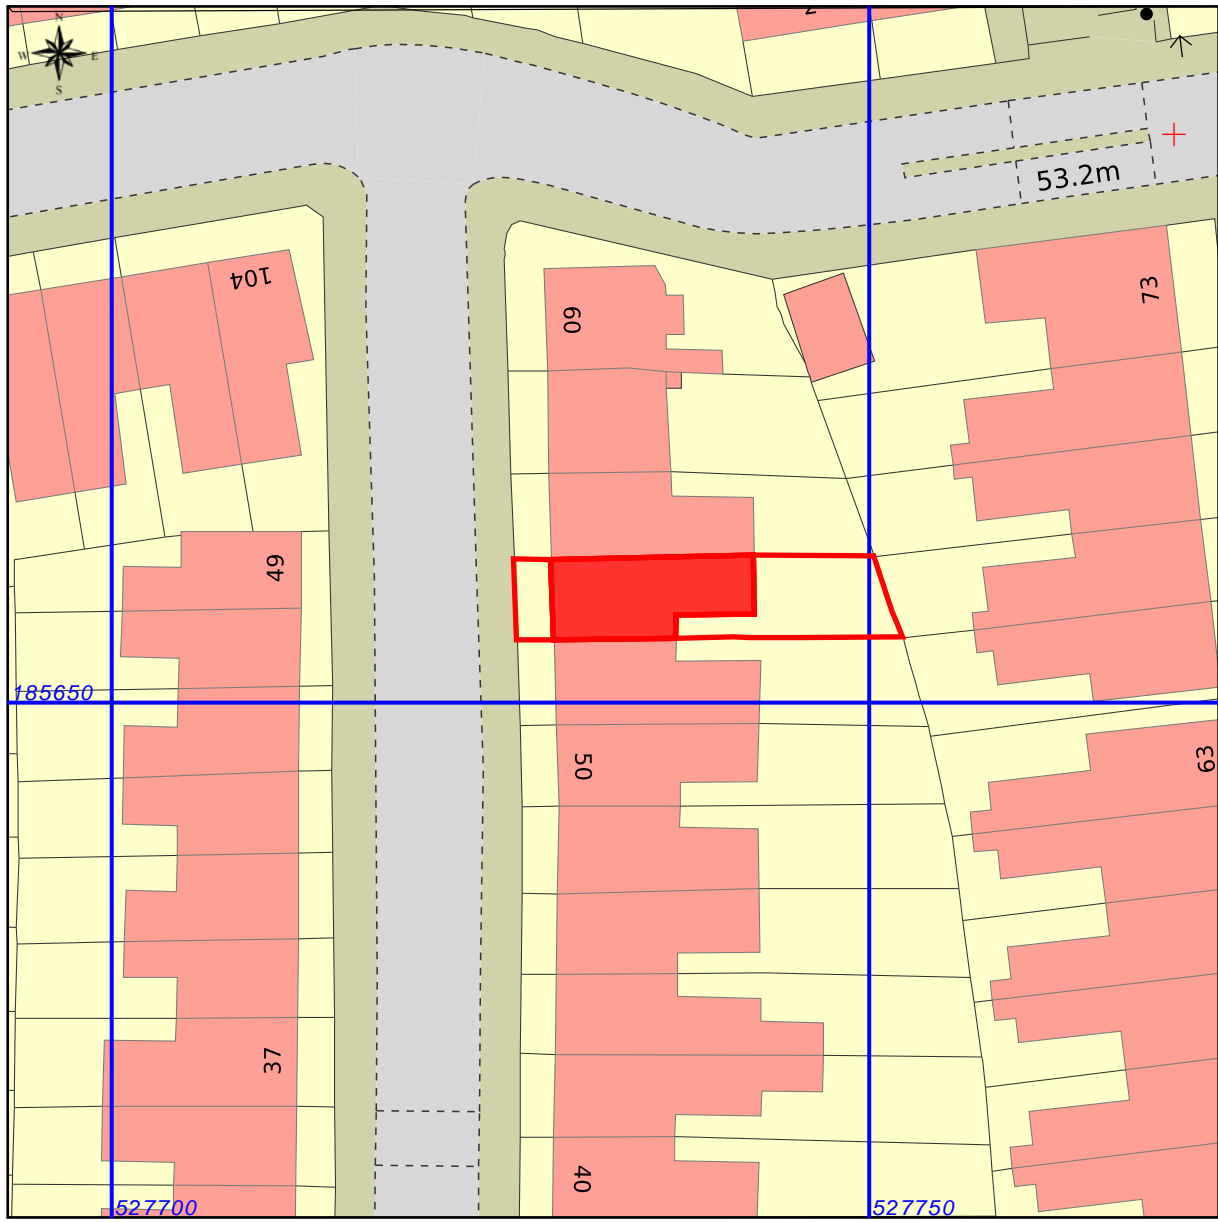

# 54 Lisburne Road, NW3 2NR

This Plan includes the following Licensed Data: OS MasterMap Colour PDF Bundle by the Ordnance Survey National Geographic Database and incorporating surveyed revision available at the date of production. Reproduction in whole or in part is prohibited without the prior permission of Ordnance Survey. The representation of a road, track or path is no evidence of a right of way. The representation of features as lines is no evidence of a property boundary. © Crown copyright, All rights reserved 2011. Licence number 0100031673

0m 10m 20m 30m

Scale: 1:500, paper size: A4

OS Extract