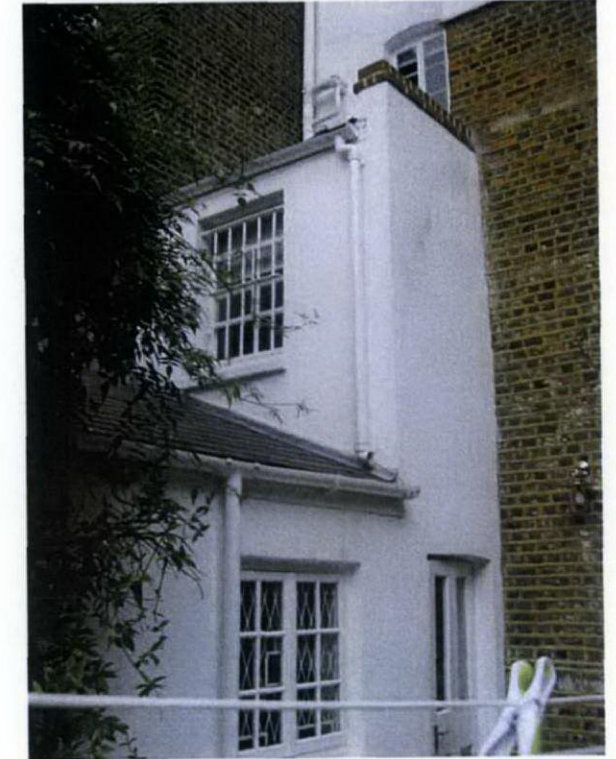

REAR ELEVATIONS

38 NEW END SQ

40 NEW END SQ

75 FLASK WALK

VIEW FROM 1ST FLOOR ROOF OF LIVINGSTONE STUDIOS

VIEW OF BRICKWORKS AND WHITE PAINTED RENDER

EXISTING 2 STOREY EXTENSION