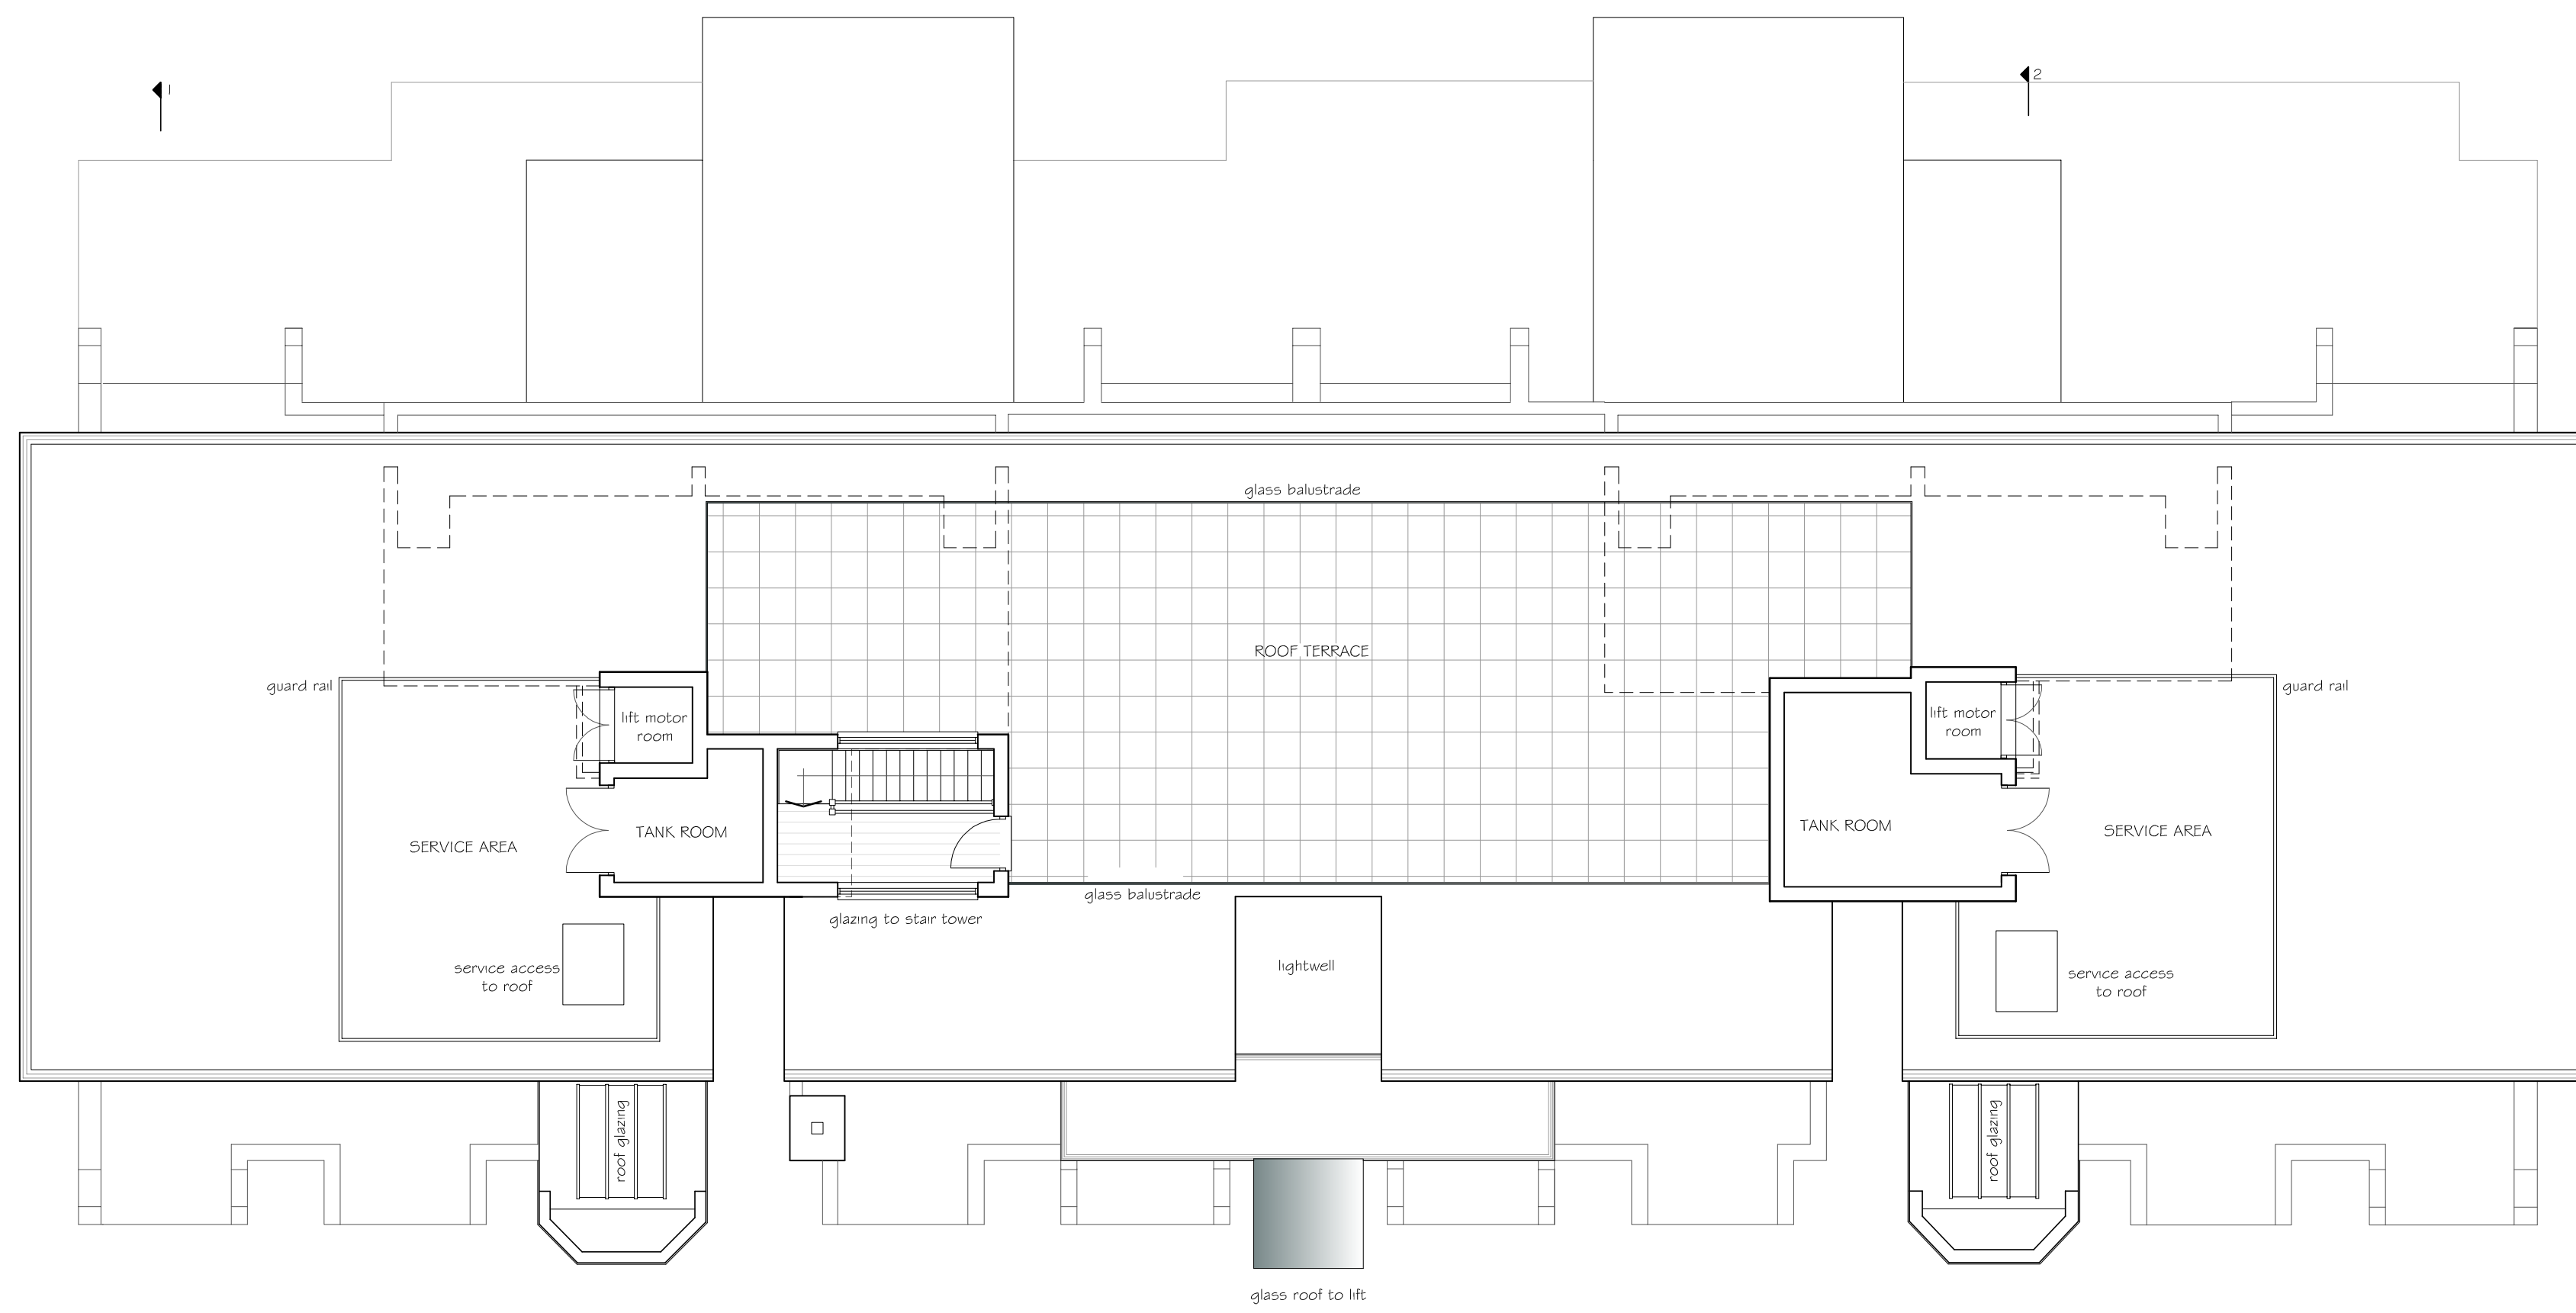

ROOF LAYOUT

Revision _____ Date _____
Peter Newson Associates Ltd
Chartered Architects
The Old Reading Room, 32 High Road
Essendon, Hatfield, Herts, AL9 6HW
Tel: 01707 276595 Fax: 01707 260024
Job Title _____
Mourne House
Maresfield Gardens
London NW3

Drawing Title
**Proposed Penthouse Layout
& Roof Layout**

Date August 2011 Scale 1:100

Job No 575 Drawing No 11

Copyright (c) Do Not Scale