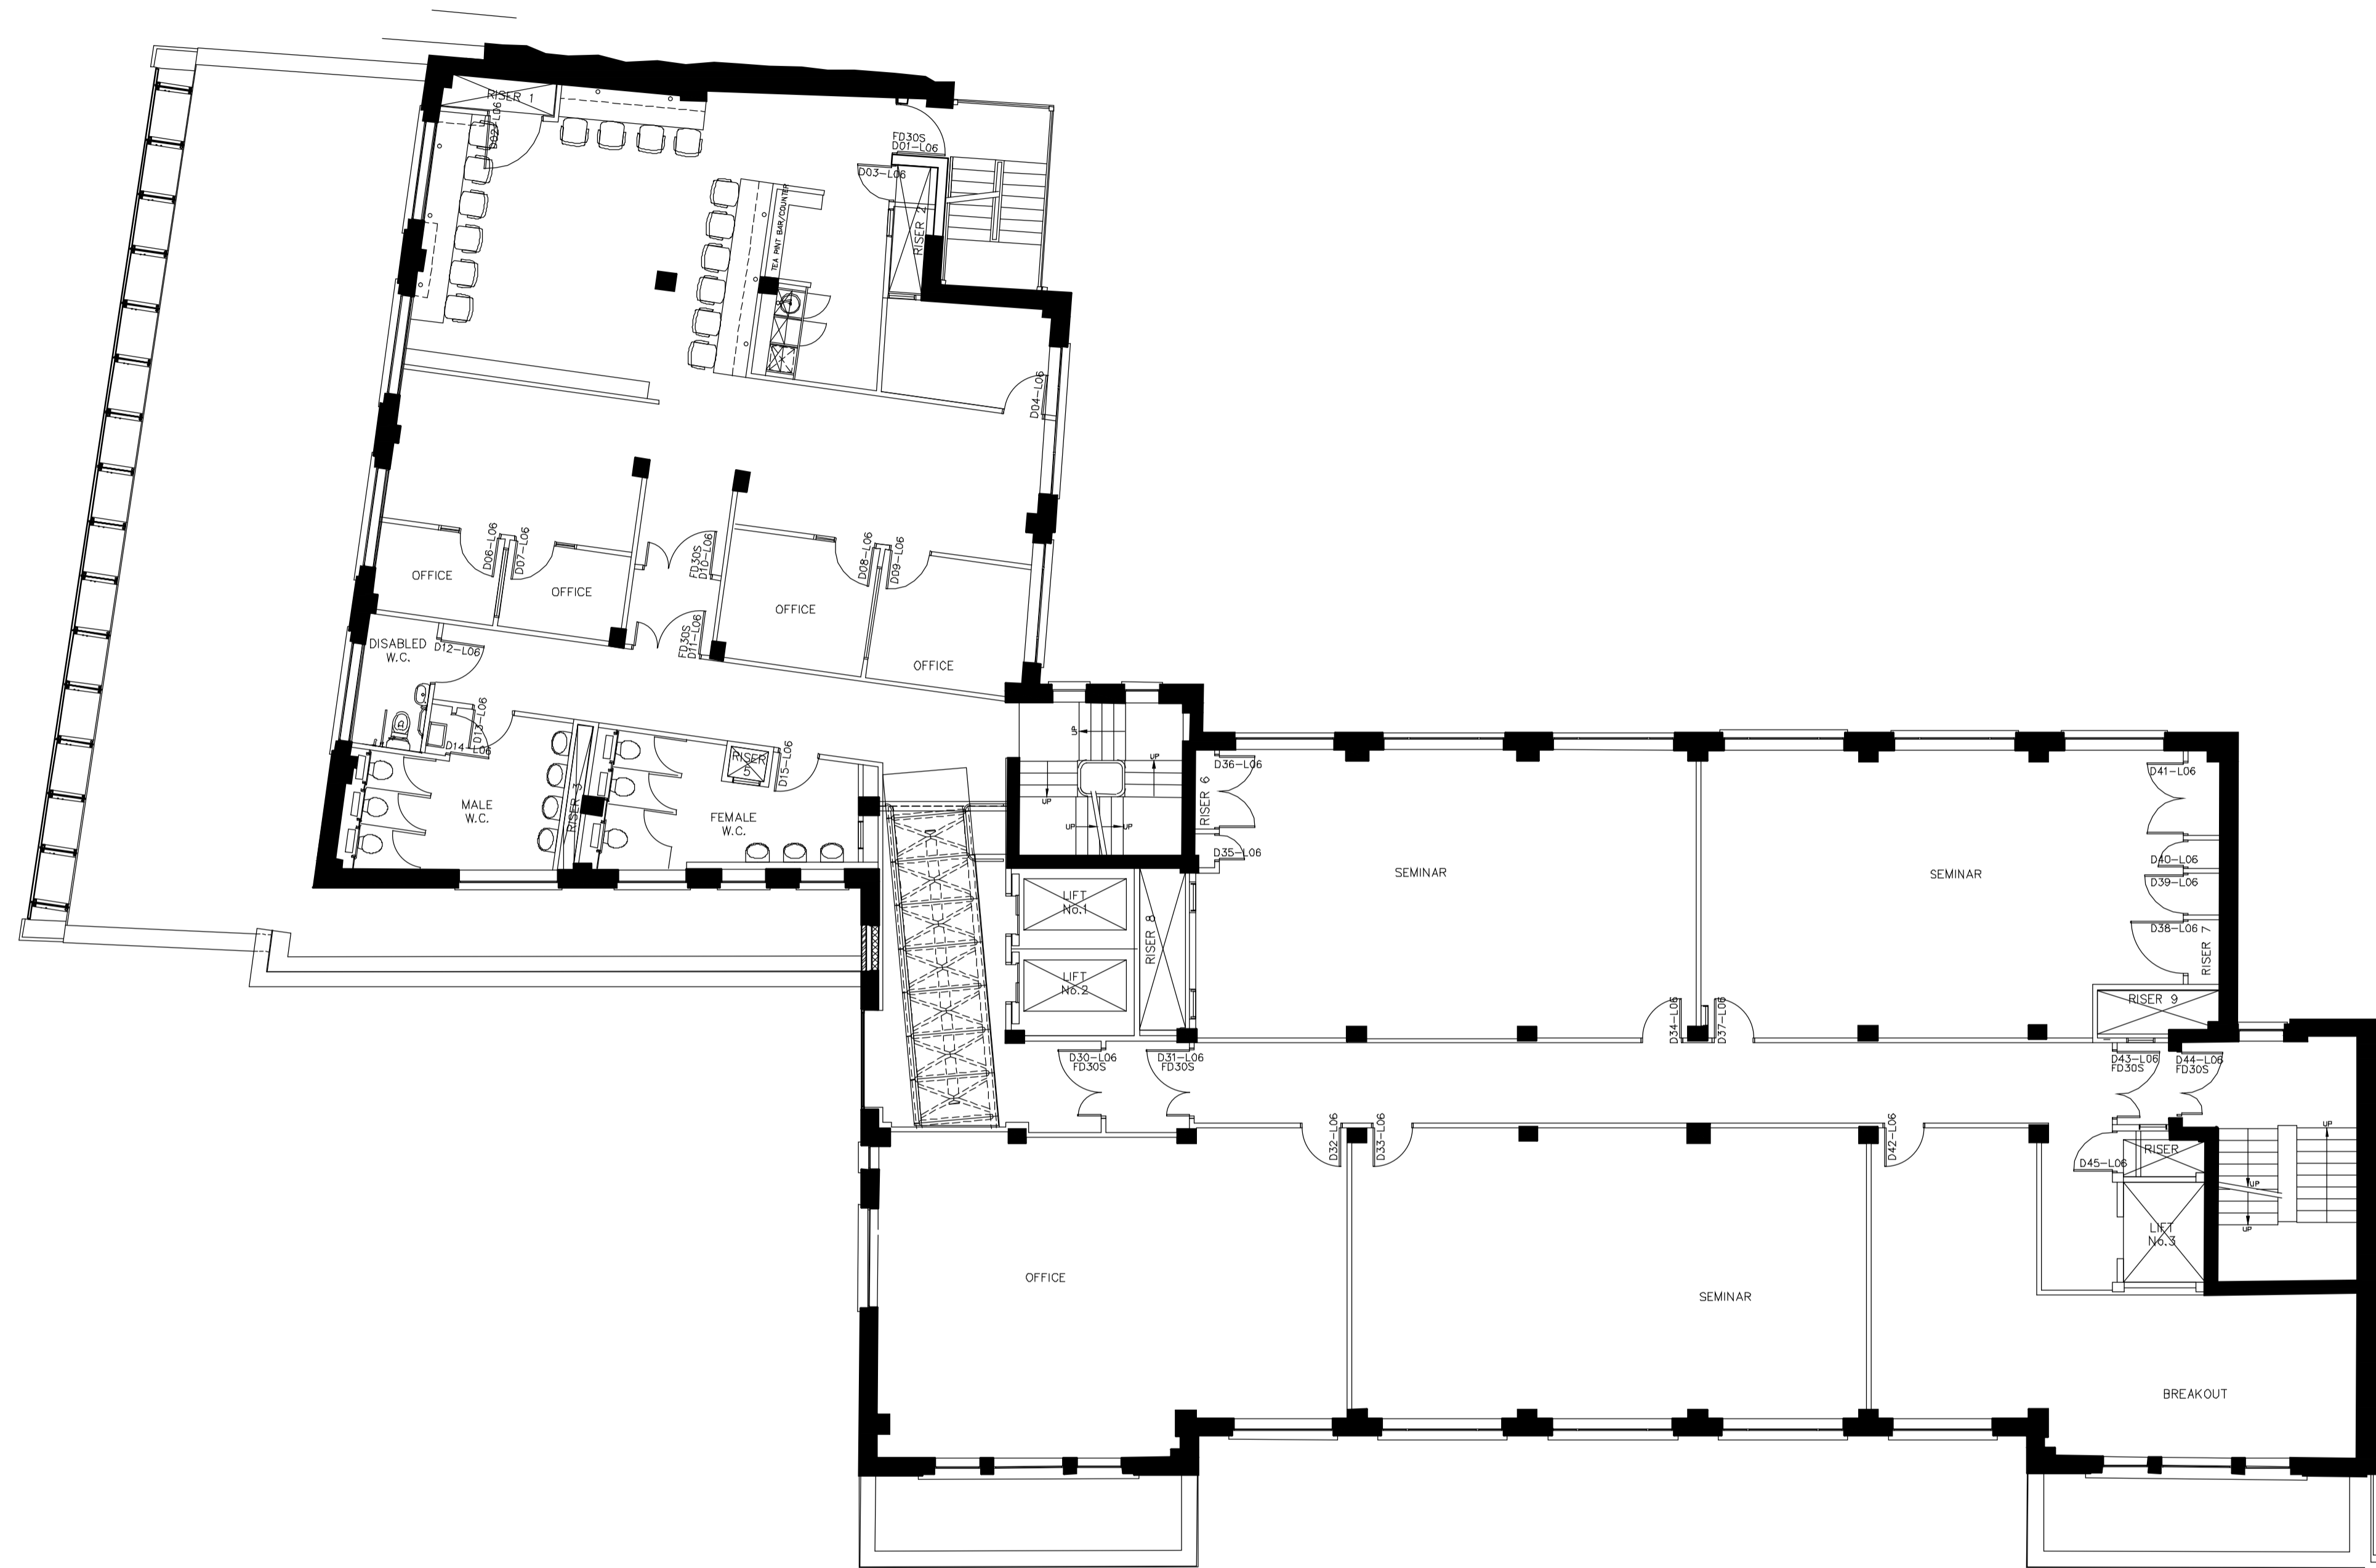

All discrepancies to be reported to ttsp.
Do not scale this drawing. All dimensions to be checked on site.

Rev	Date	Revisions	By	Ch'd

Drawing Status
IN PROGRESS

Project Title
New Century House
68-70 Red Lion St. London

Drawing title
Sixth Floor Plan

Sheet	Scale	Date	Drawn	Ch'd
A1	1:100	04.11.11	MA	IM

Project no
2768

Drawing no
A20006

Rev
/