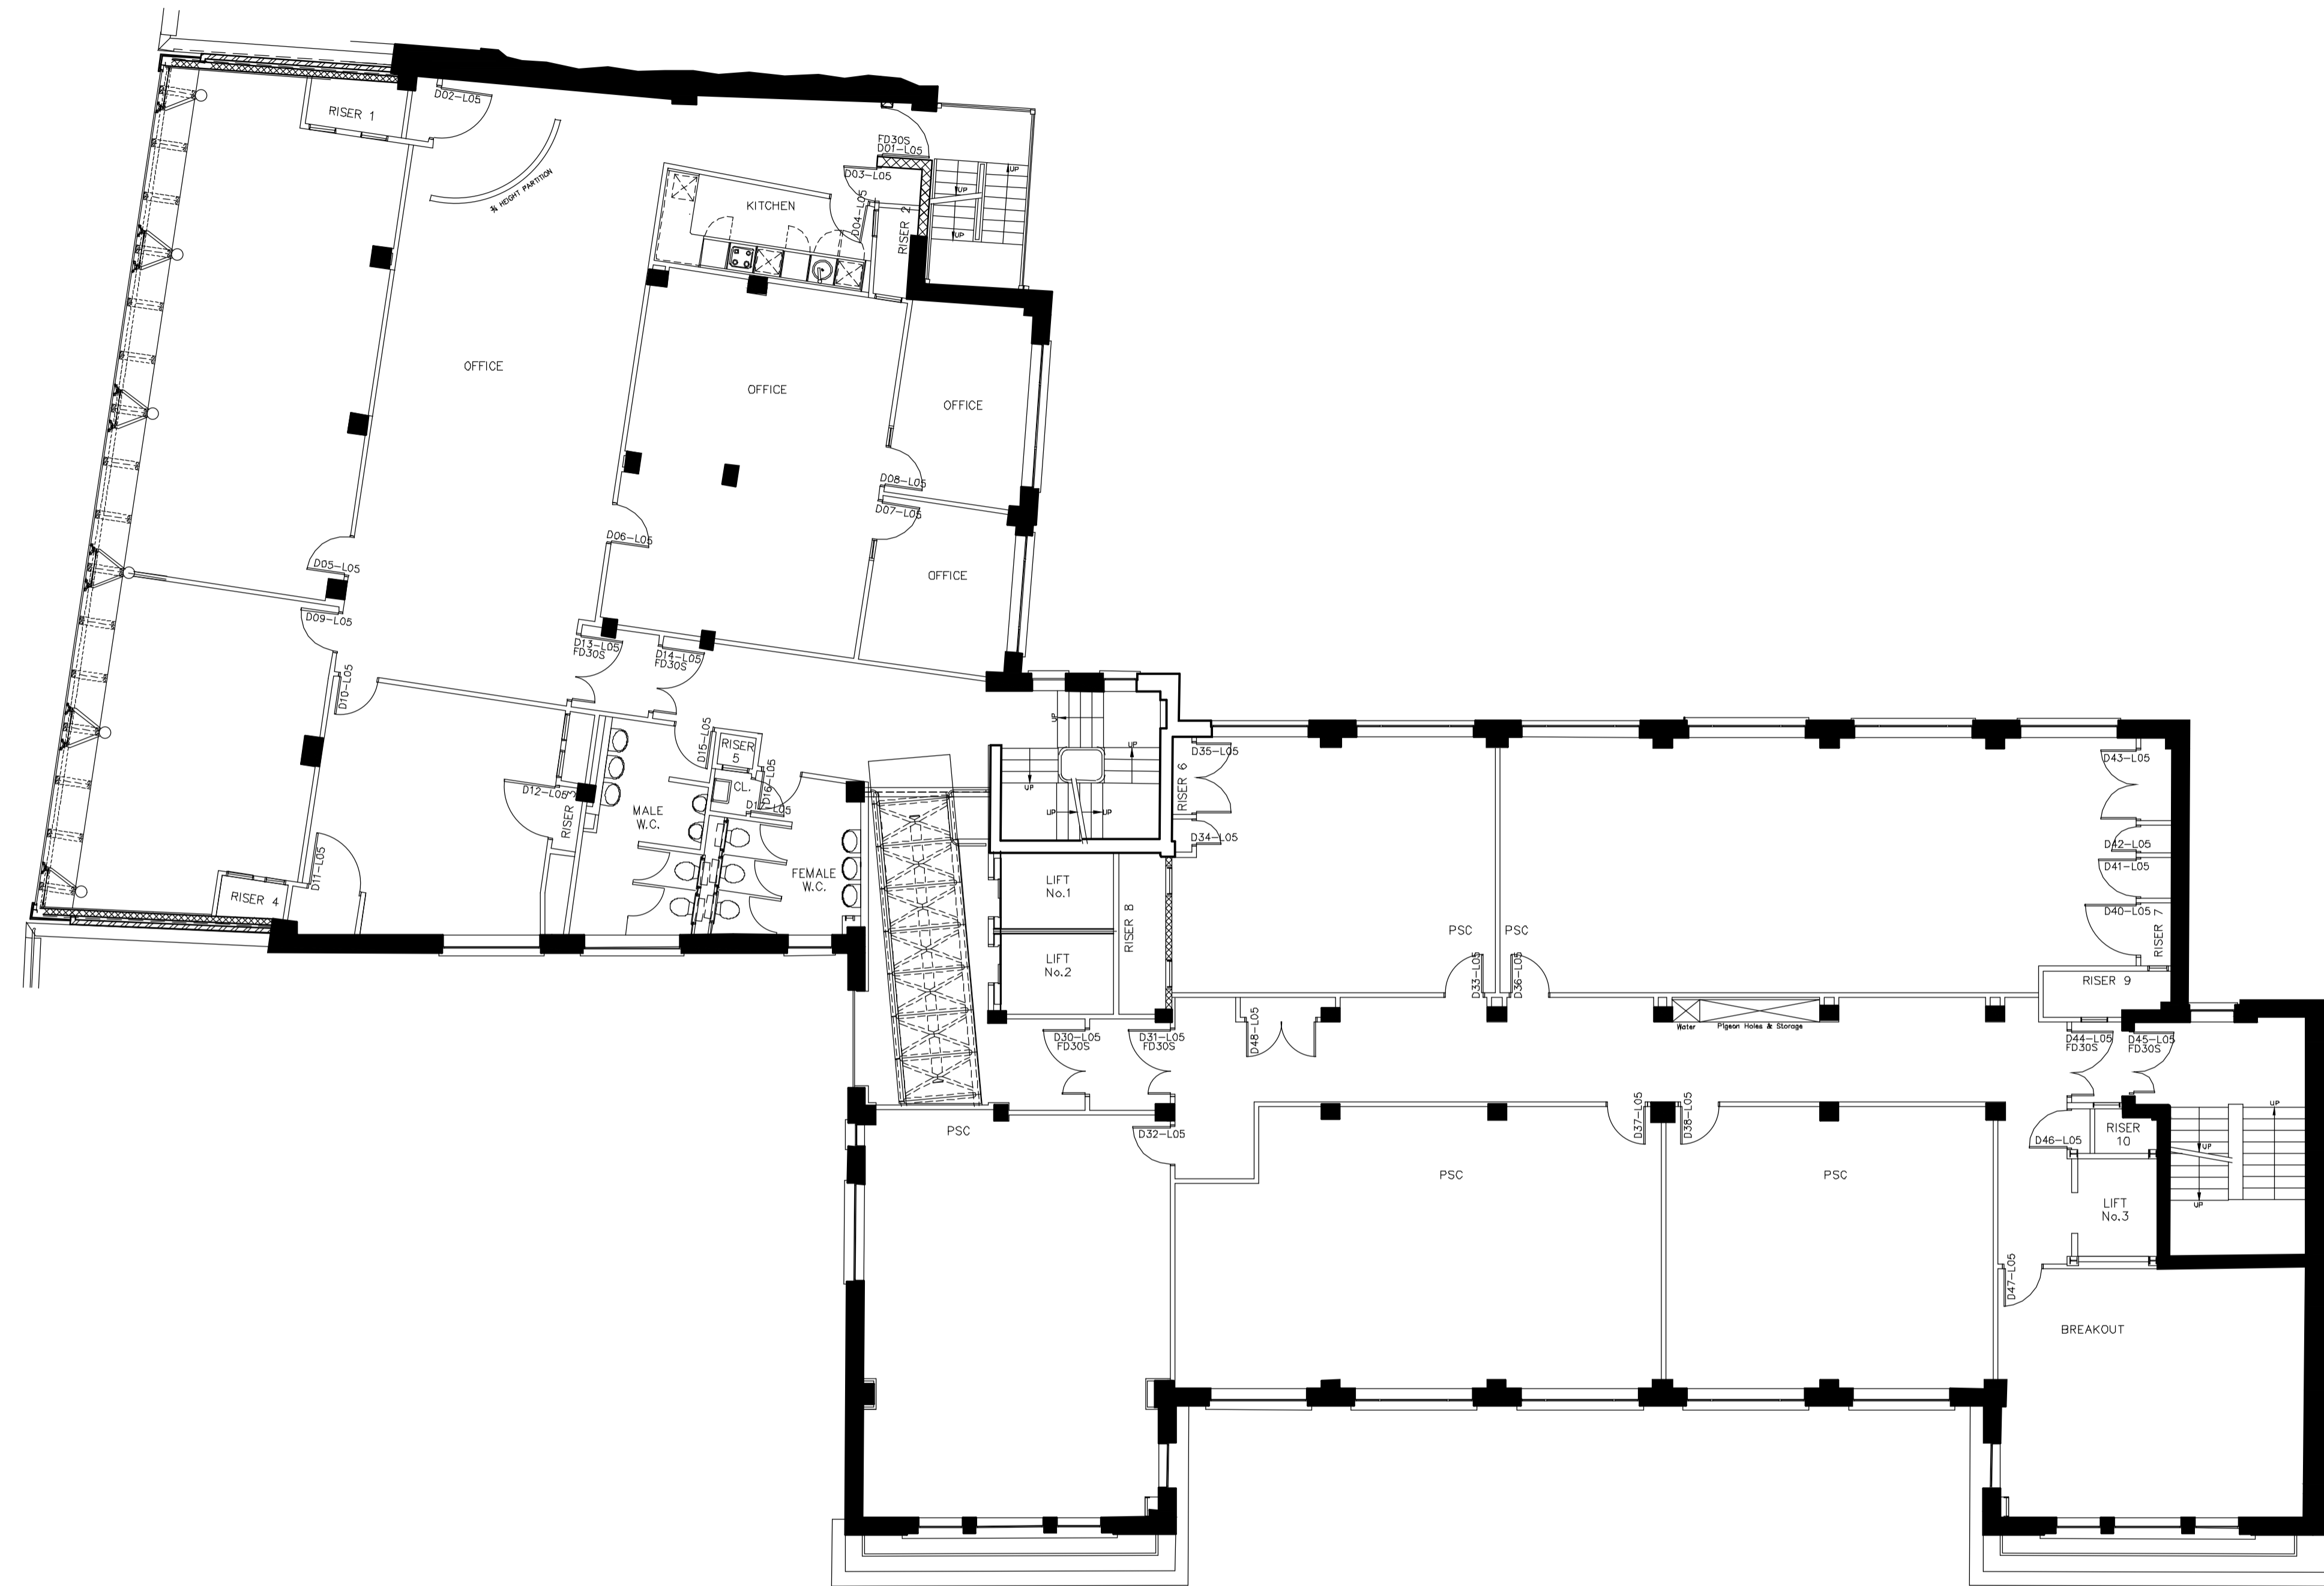

All discrepancies to be reported to ttsp.
Do not scale this drawing. All dimensions to be checked on site.

Rev	Date	Revisions	By	Ch'd

Drawing Status
IN PROGRESS

Project Title
New Century House
68-70 Red Lion St. London

Drawing title
Fifth Floor Plan

Sheet	Scale	Date	Drawn	Ch'd
A1	1:100	04.11.11	MA	IM

Project no 2768	
Drawing no A20005	Rev /