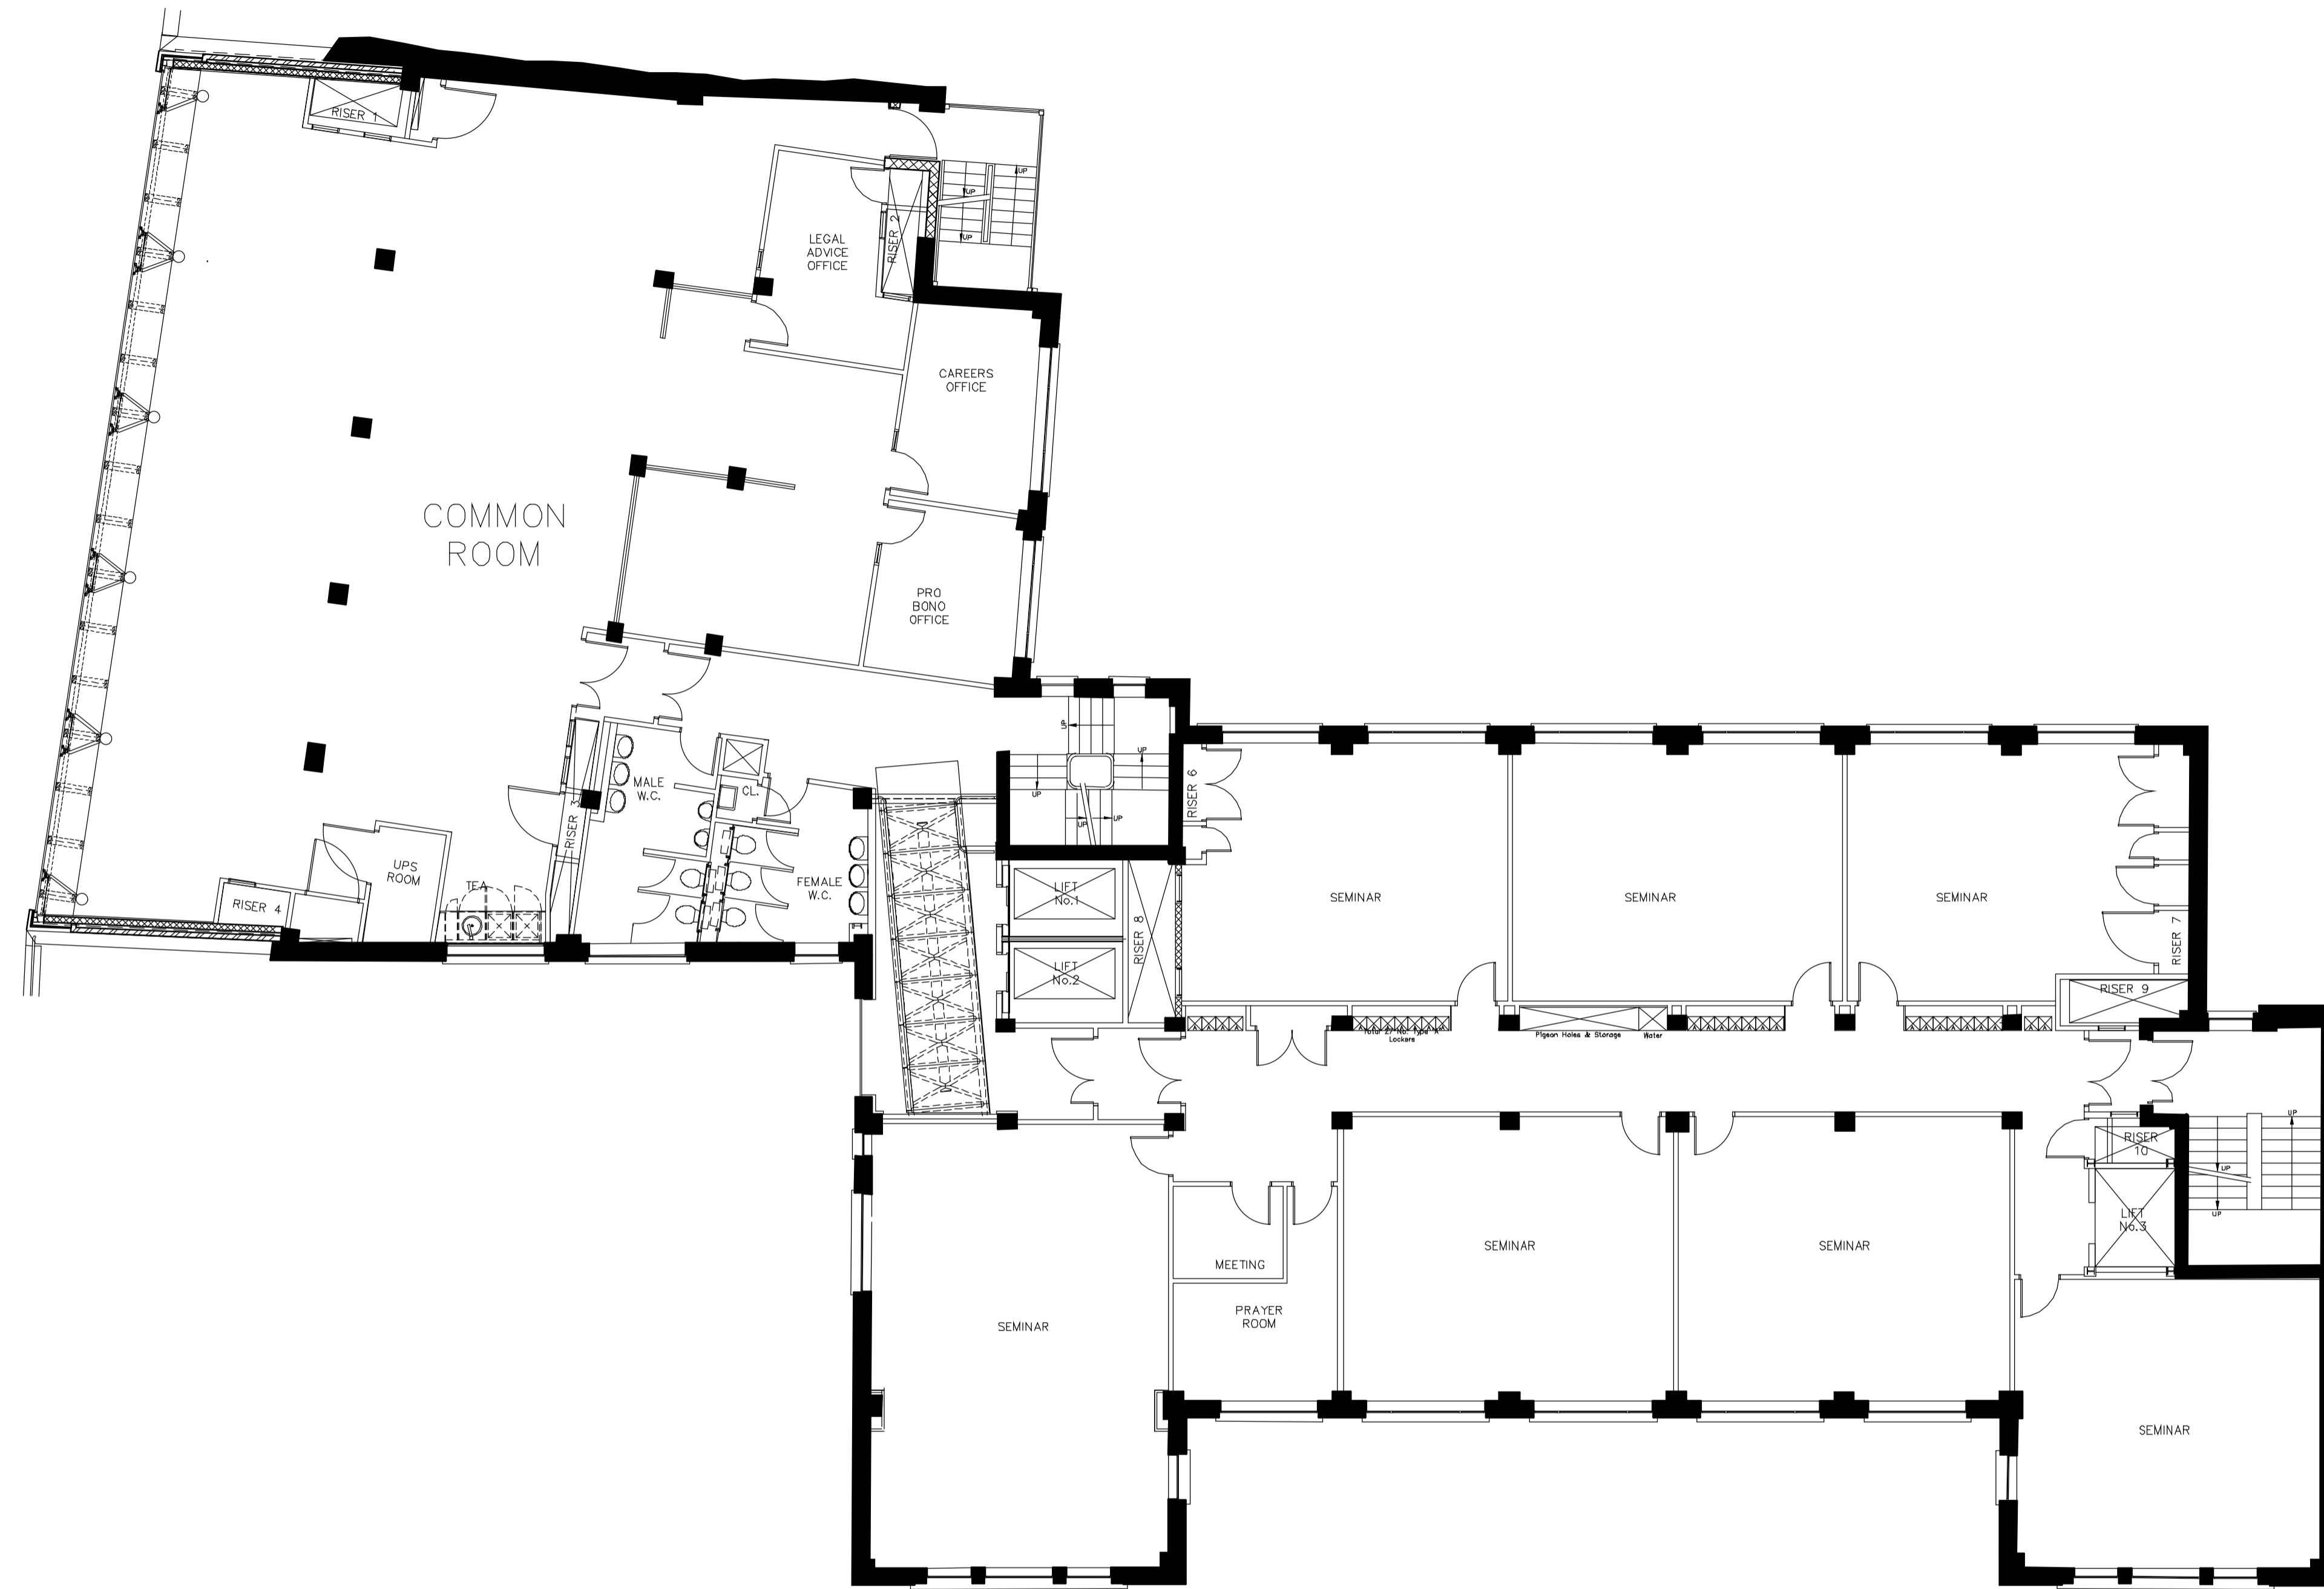

All discrepancies to be reported to ttsp.
Do not scale this drawing. All dimensions to be checked on site.

Rev	Date	Revisions	By	Ch'd

Drawing Status
IN PROGRESS

Project Title
New Century House
68-70 Red Lion St. London

Drawing title
Fourth Floor Plan

Sheet	Scale	Date	Drawn	Ch'd
A1	1:100	04.11.11	MA	IM

Project no
2768

Drawing no
A20004

Rev
/