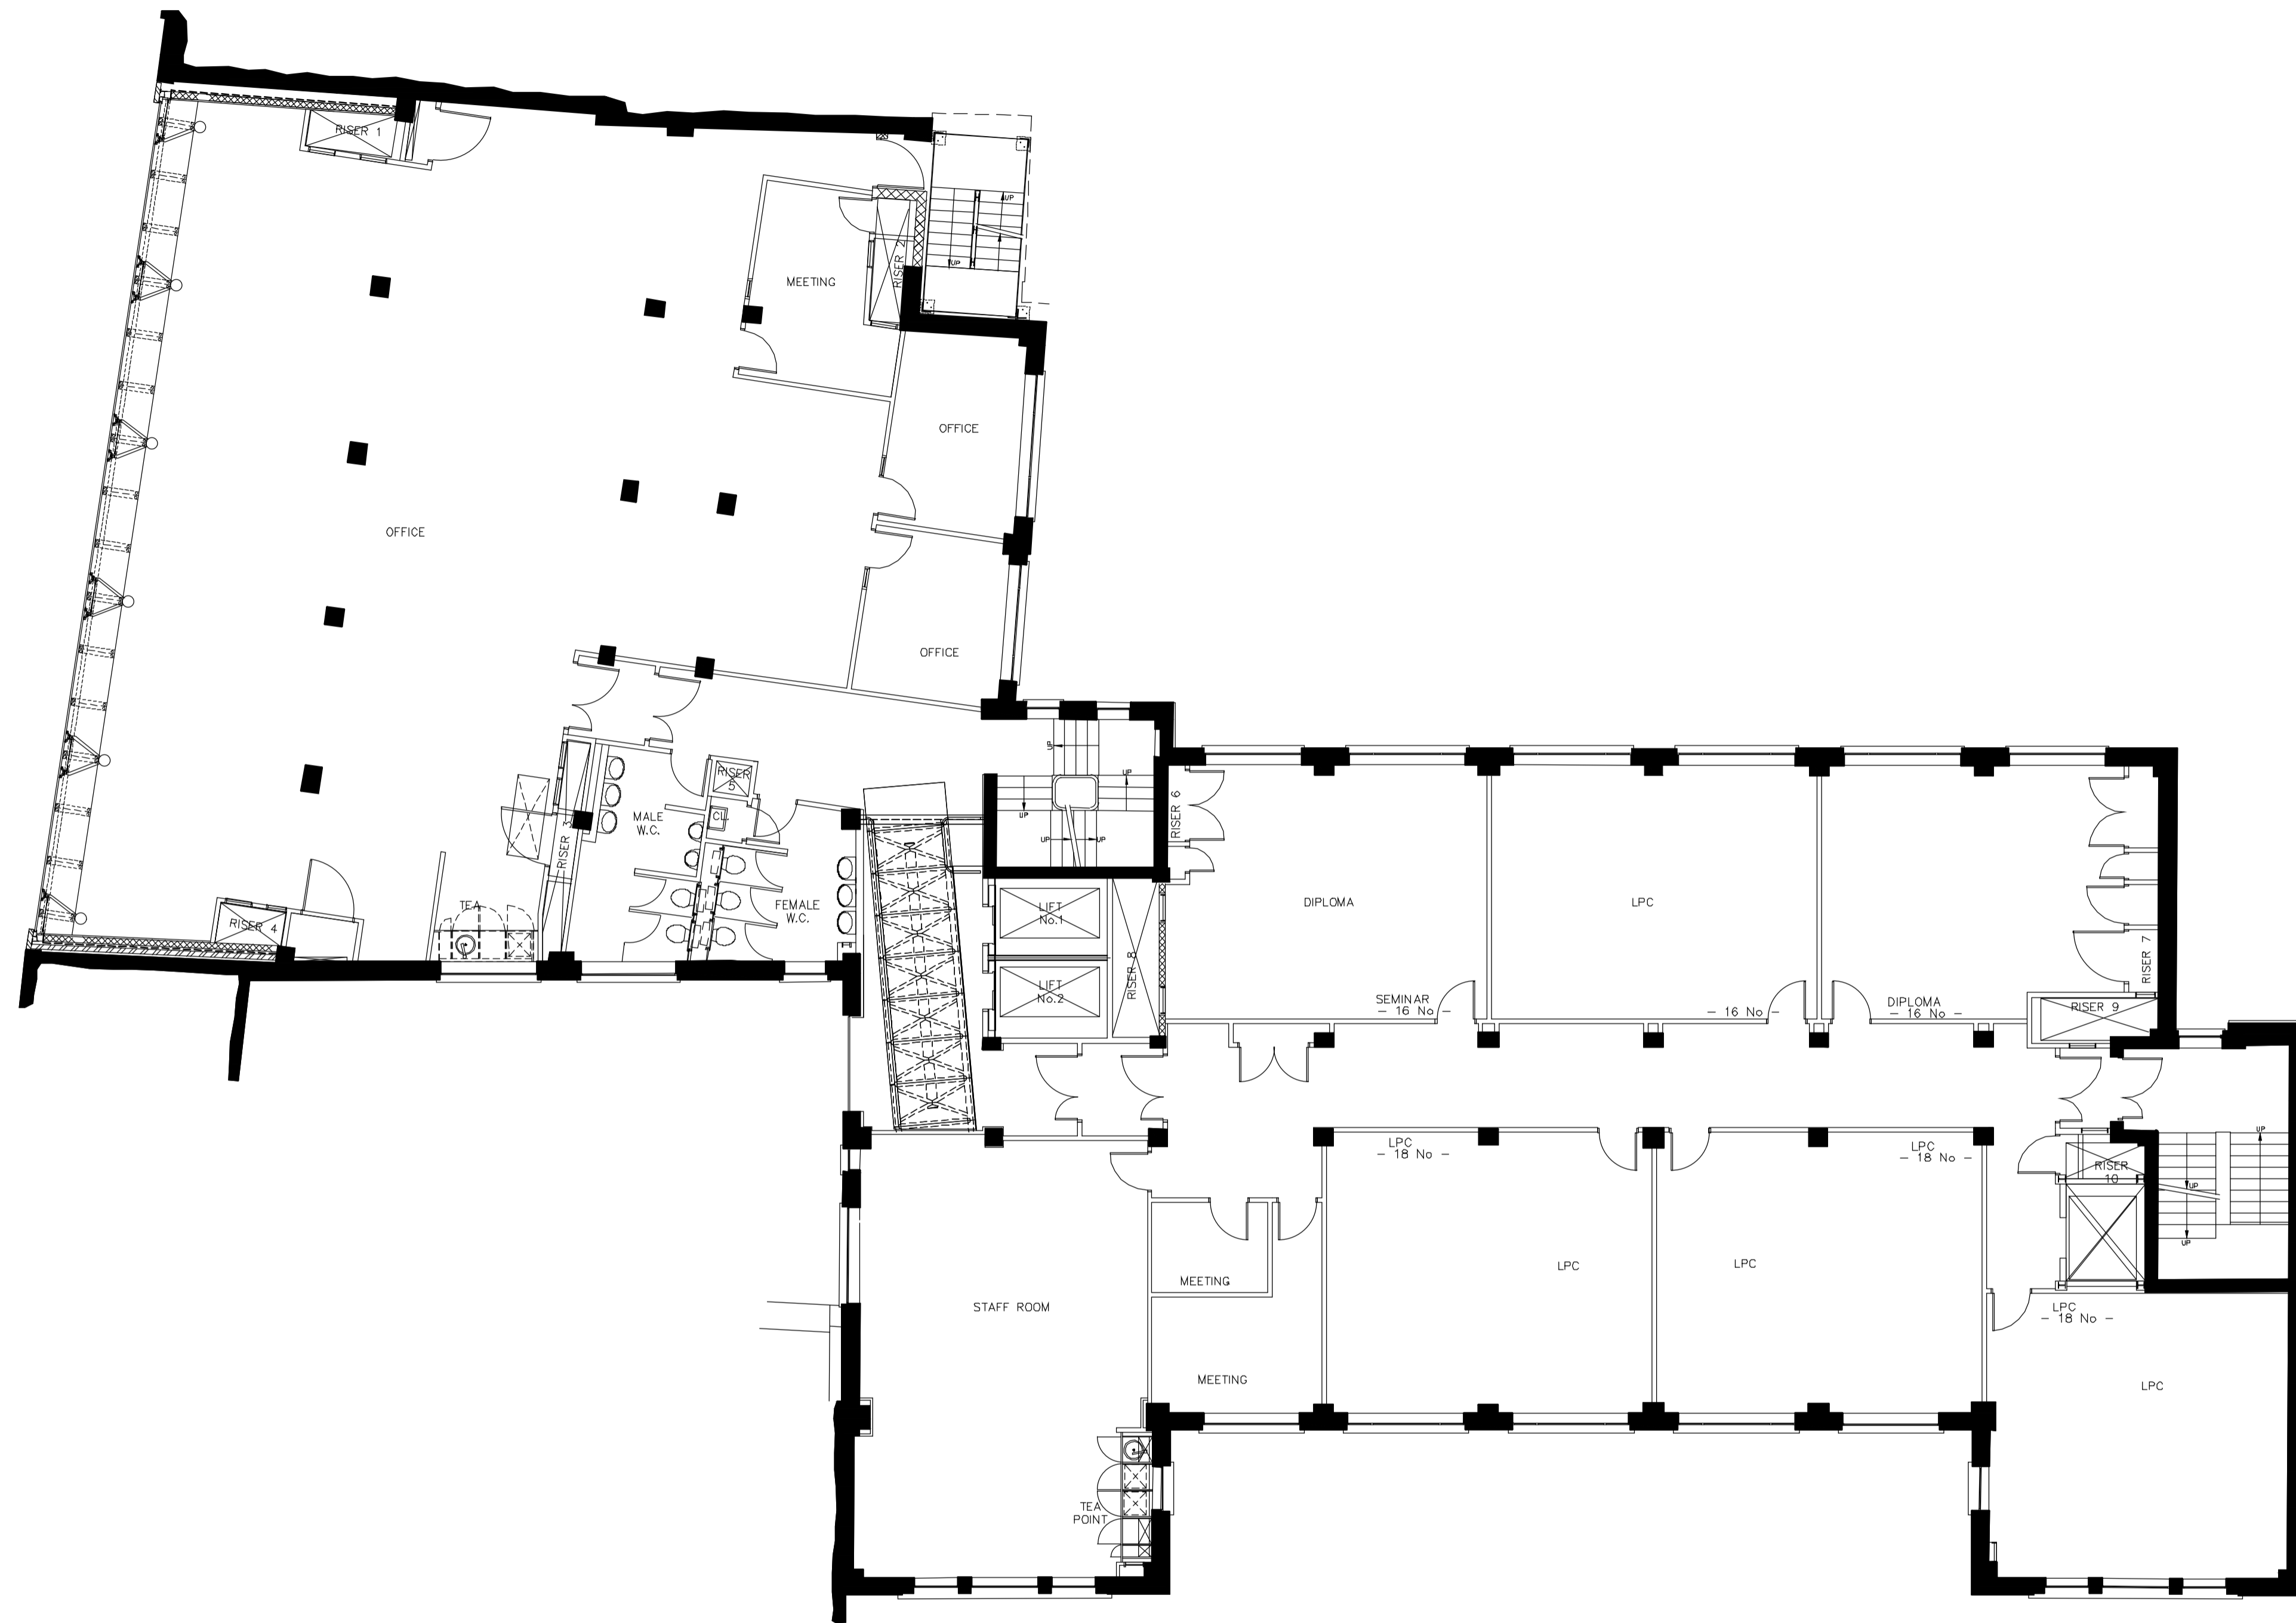

All discrepancies to be reported to ttsp.
Do not scale this drawing. All dimensions to be checked on site.

Rev	Date	Revisions	By	Ch'd

Drawing Status
IN PROGRESS

Project Title
New Century House
68-70 Red Lion St. London

Drawing title
Third Floor Plan

Sheet	Scale	Date	Drawn	Ch'd
A1	1:100	04.11.11	MA	IM

Project no
2768

Drawing no
A20003

Rev
/