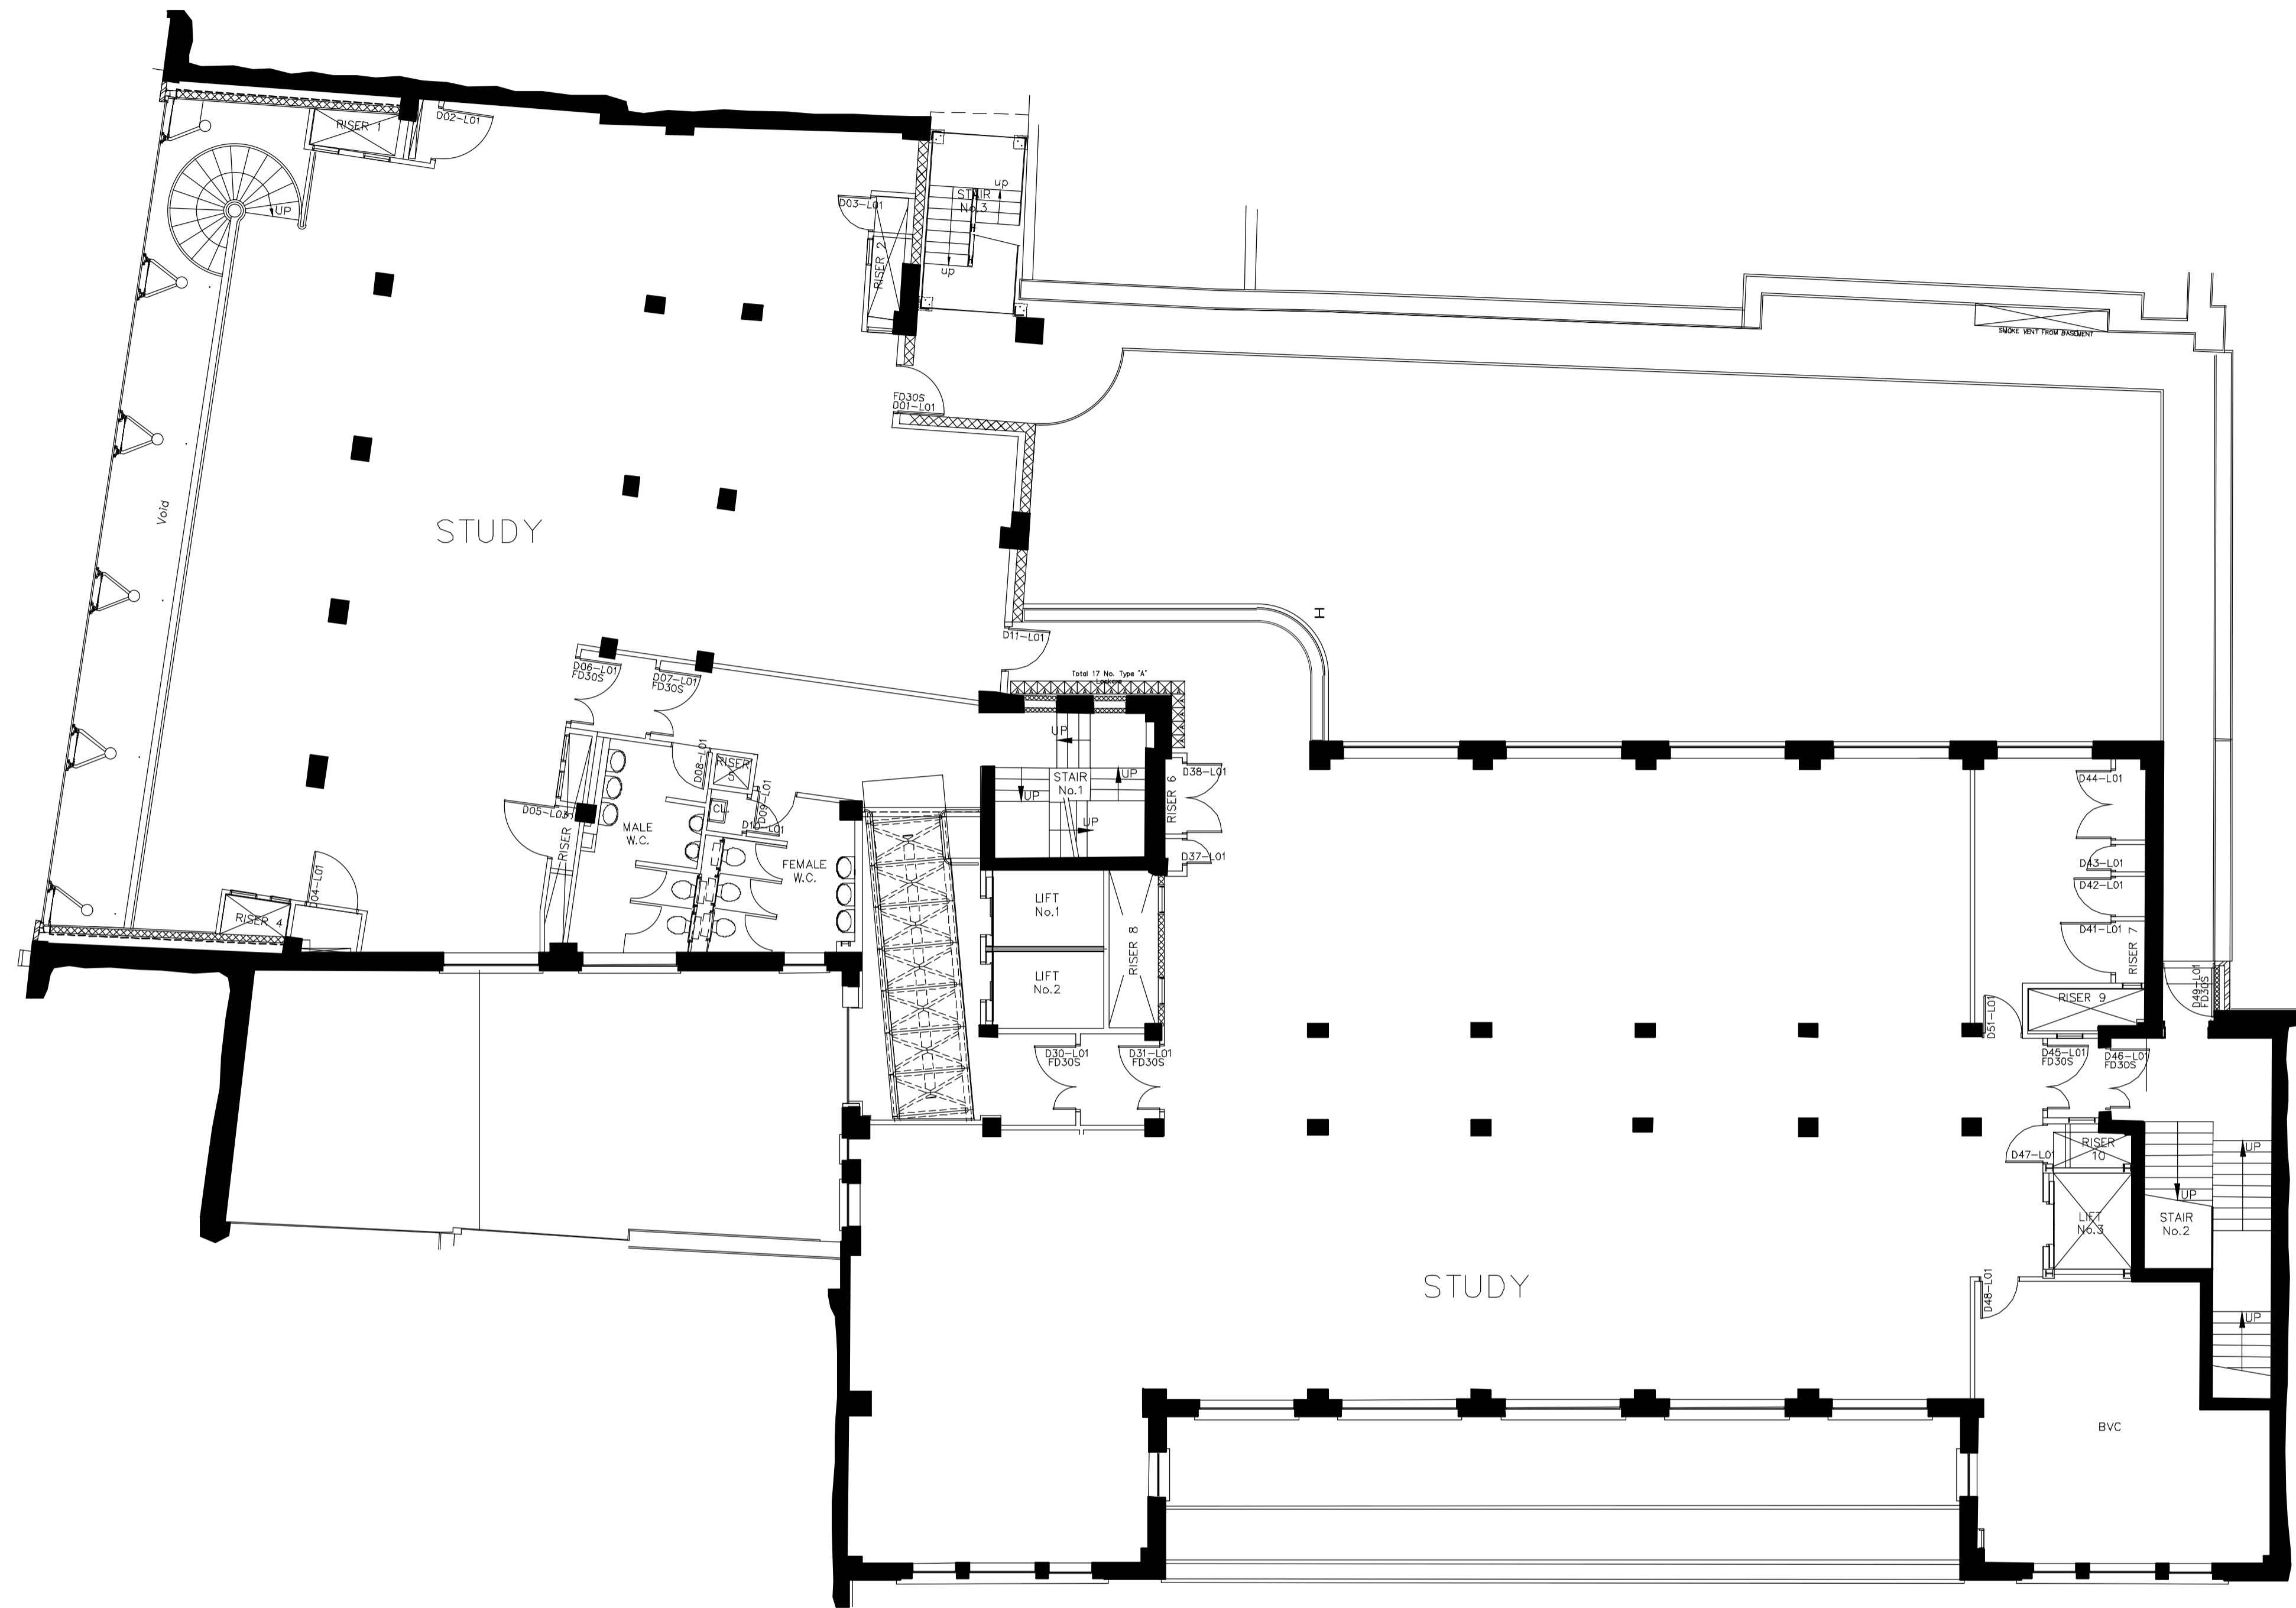

All discrepancies to be reported to ttsp.
Do not scale this drawing. All dimensions to be checked on site.

Rev	Date	Revisions	By	Ch'd

Drawing Status
IN PROGRESS

Project Title
New Century House
68-70 Red Lion St. London

Drawing title
First Floor Plan

Sheet	Scale	Date	Drawn	Ch'd
A1	1:100	04.11.11	MA	IM

Project no 2768	
Drawing no A20001	Rev /