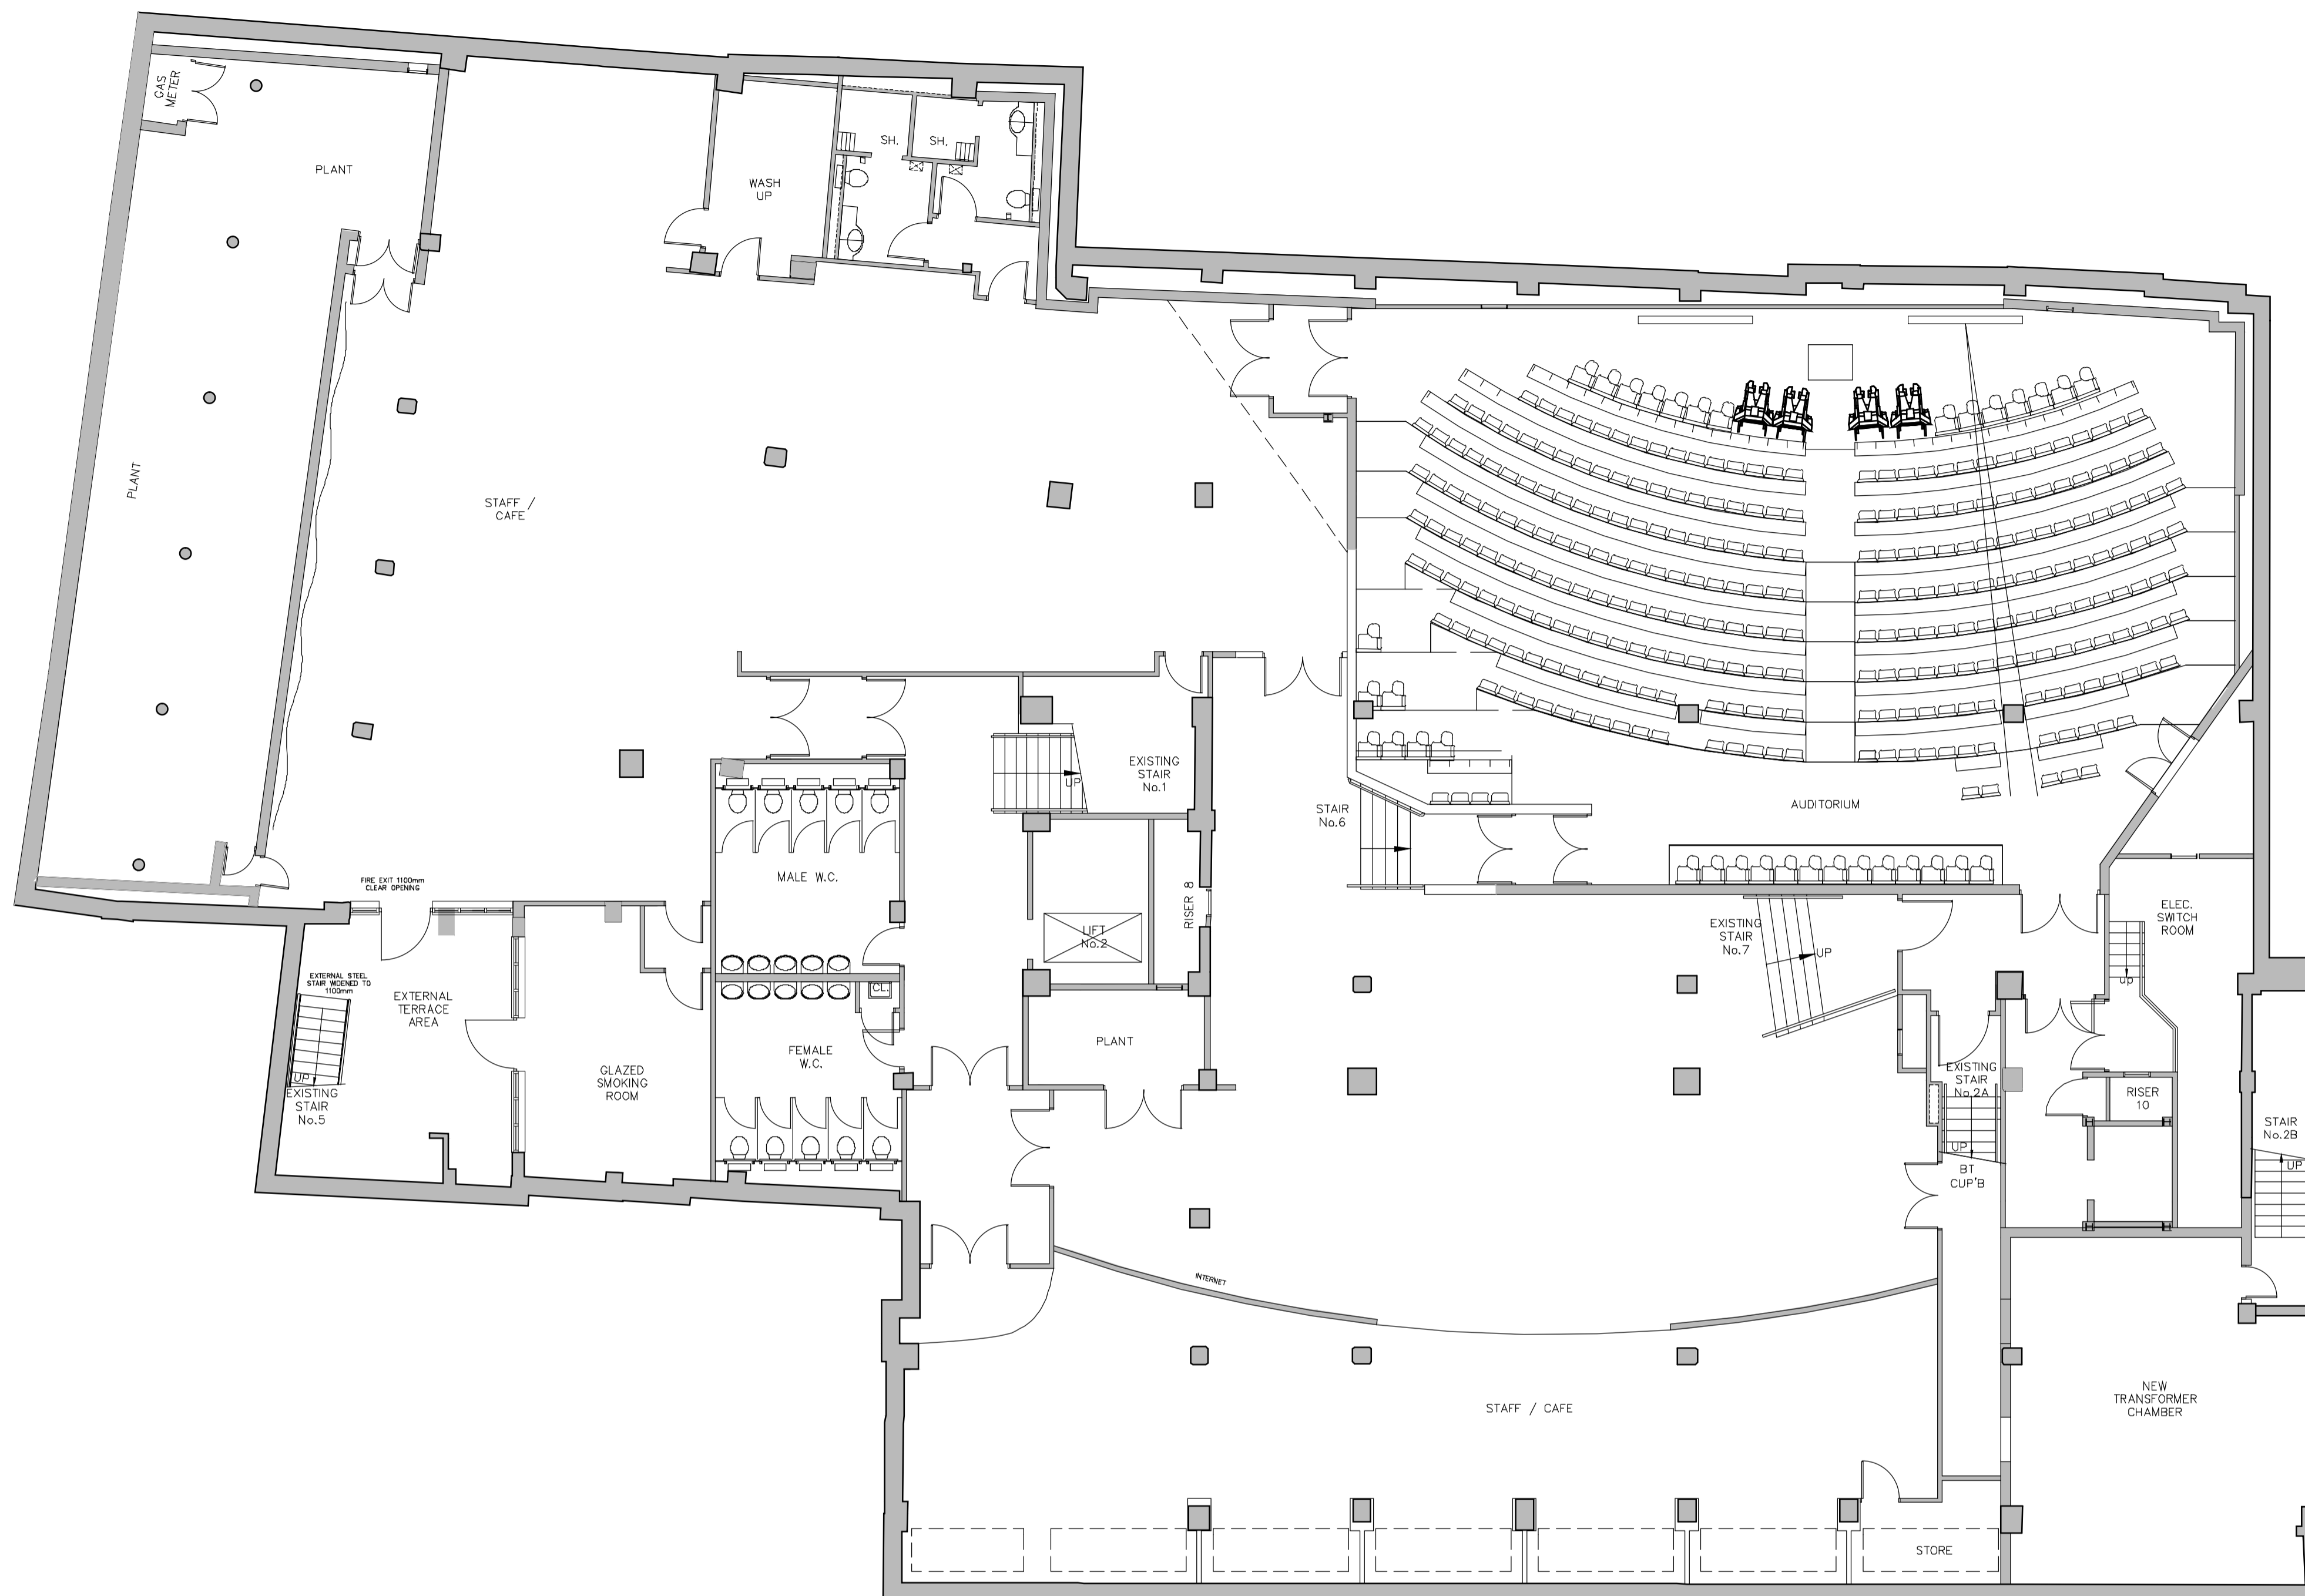

All discrepancies to be reported to ttsp.
Do not scale this drawing. All dimensions to be checked on site.

Rev	Date	Revisions	By	Ch'd

Drawing Status
IN PROGRESS

Project Title
New Century House
68-70 Red Lion St. London

Drawing title
Lower Ground Floor Plan

Sheet	Scale	Date	Drawn	Ch'd
A1	1:100	04.11.11	MA	IM

Project no	2768
Drawing no	A200LG
Rev	/