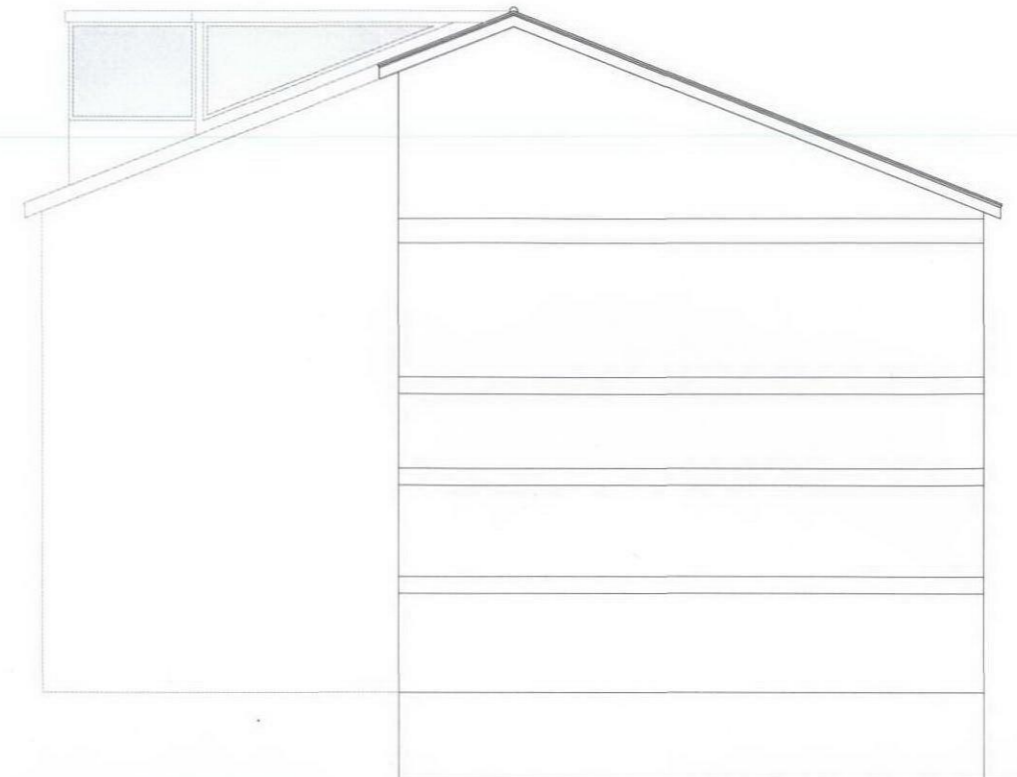

FRONT ELEVATION

SIDE ELEVATION

REAR ELEVATION

SIDE ELEVATION

TITLE	PROPOSED DRAWINGS	ADDRESS	9 HAMPSTEAD WEST LONDON. NW6
CLIENT	RAINBOW PROPERTIES Ltd.	SCALE	1:100 @ A3
		DRAWING NO.	1110 31/09
		DATE	OCT 2011
		REV.	