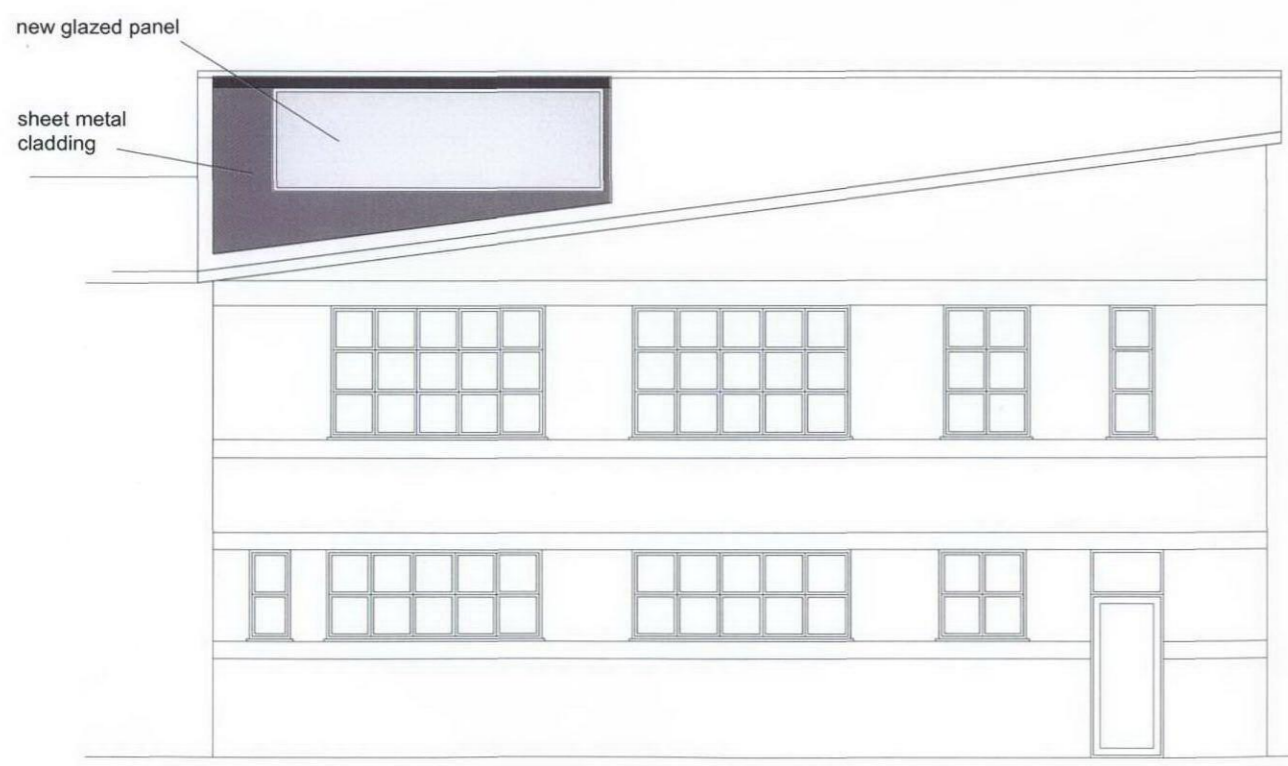

FRONT ELEVATION

SIDE ELEVATION

REAR ELEVATION

SIDE ELEVATION

TITLE	PROPOSED DRAWINGS	ADDRESS	9 HAMPSTEAD WEST LONDON. NW6
CLIENT	RAINBOW PROPERTIES Ltd.	SCALE	1:100 @ A3
		DRAWING NO.	1110 31/09
		DATE	OCT 2011
		REV.	