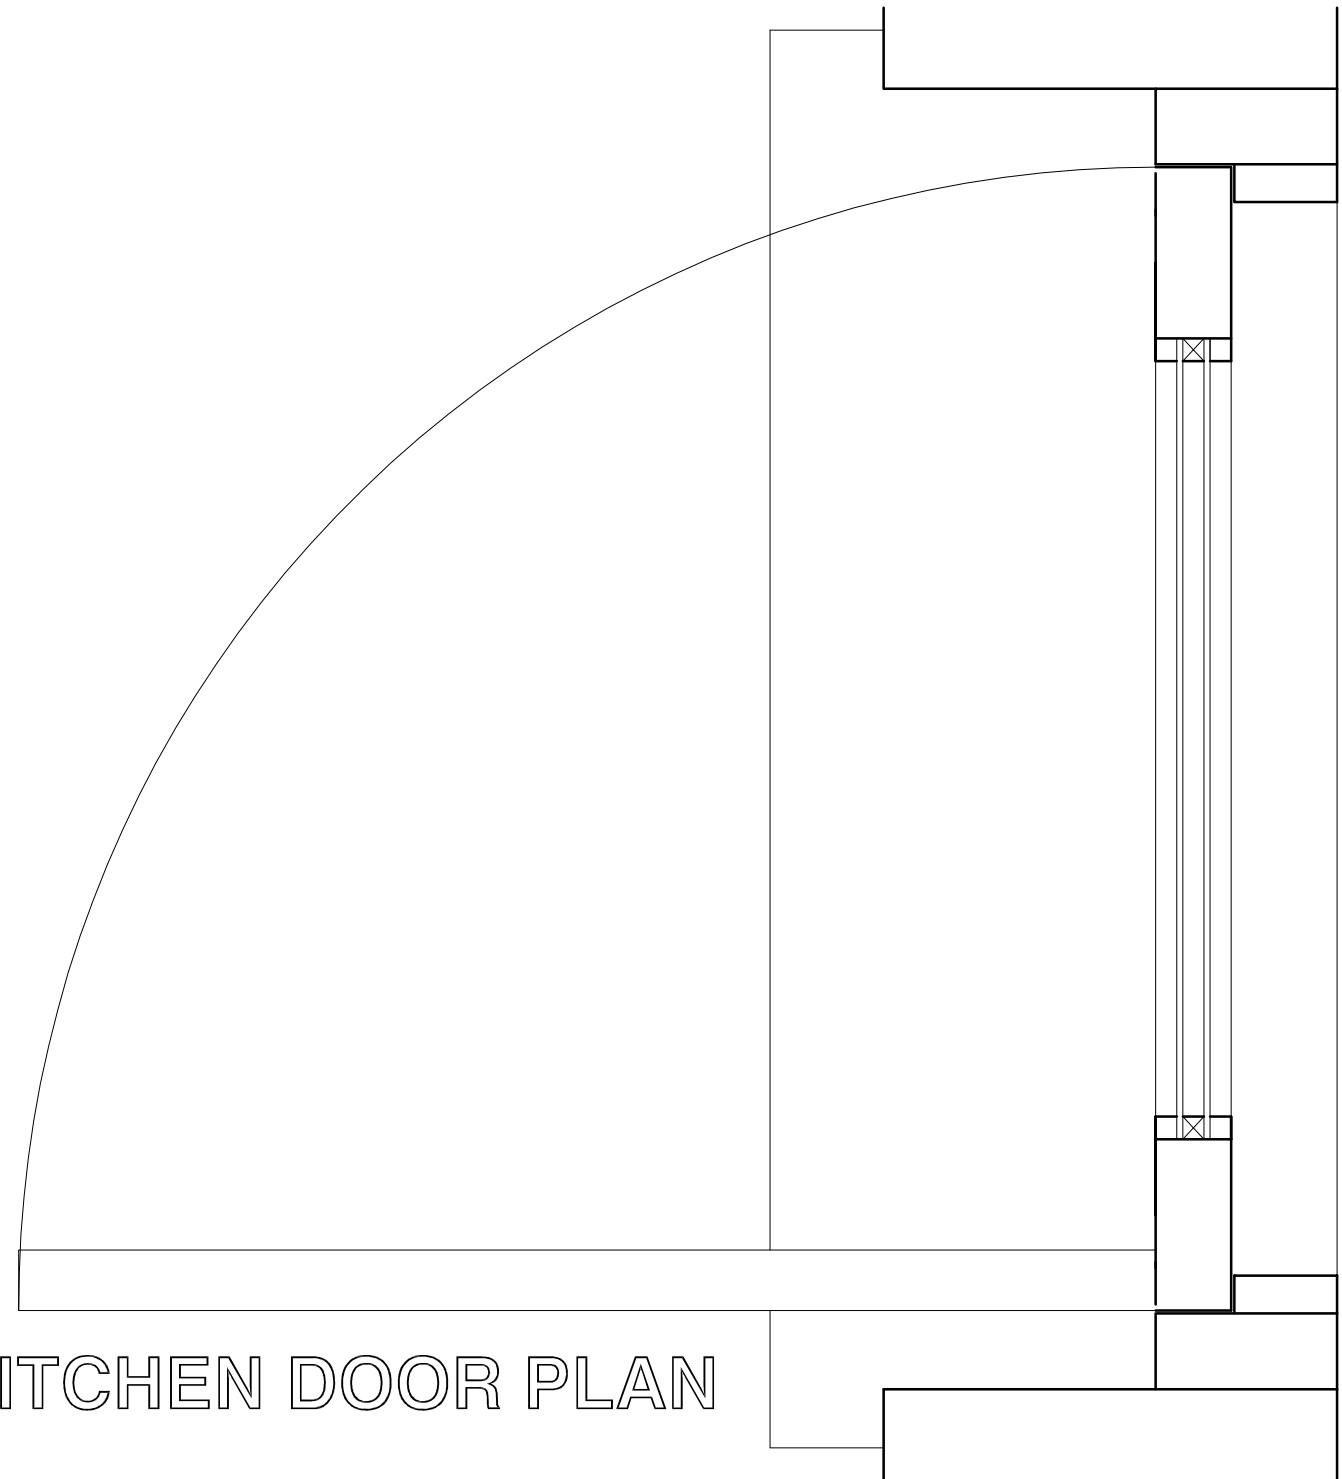

LIVING ROOM DOOR PLAN

KITCHEN DOOR PLAN

Yiannis Pareas Chartered Architects
 82 Mill Lane
 London NW6 1NL
 Tel 020 7431 5022 fax 020 7435 6571

GARDEN FLAT
 134 ABBEY ROAD
 LONDON NW6 4SN
 SCALE 1:5

DETAIL TO DOORS
 AT REAR OF PROPERTY
 DRAWING NO 497/12