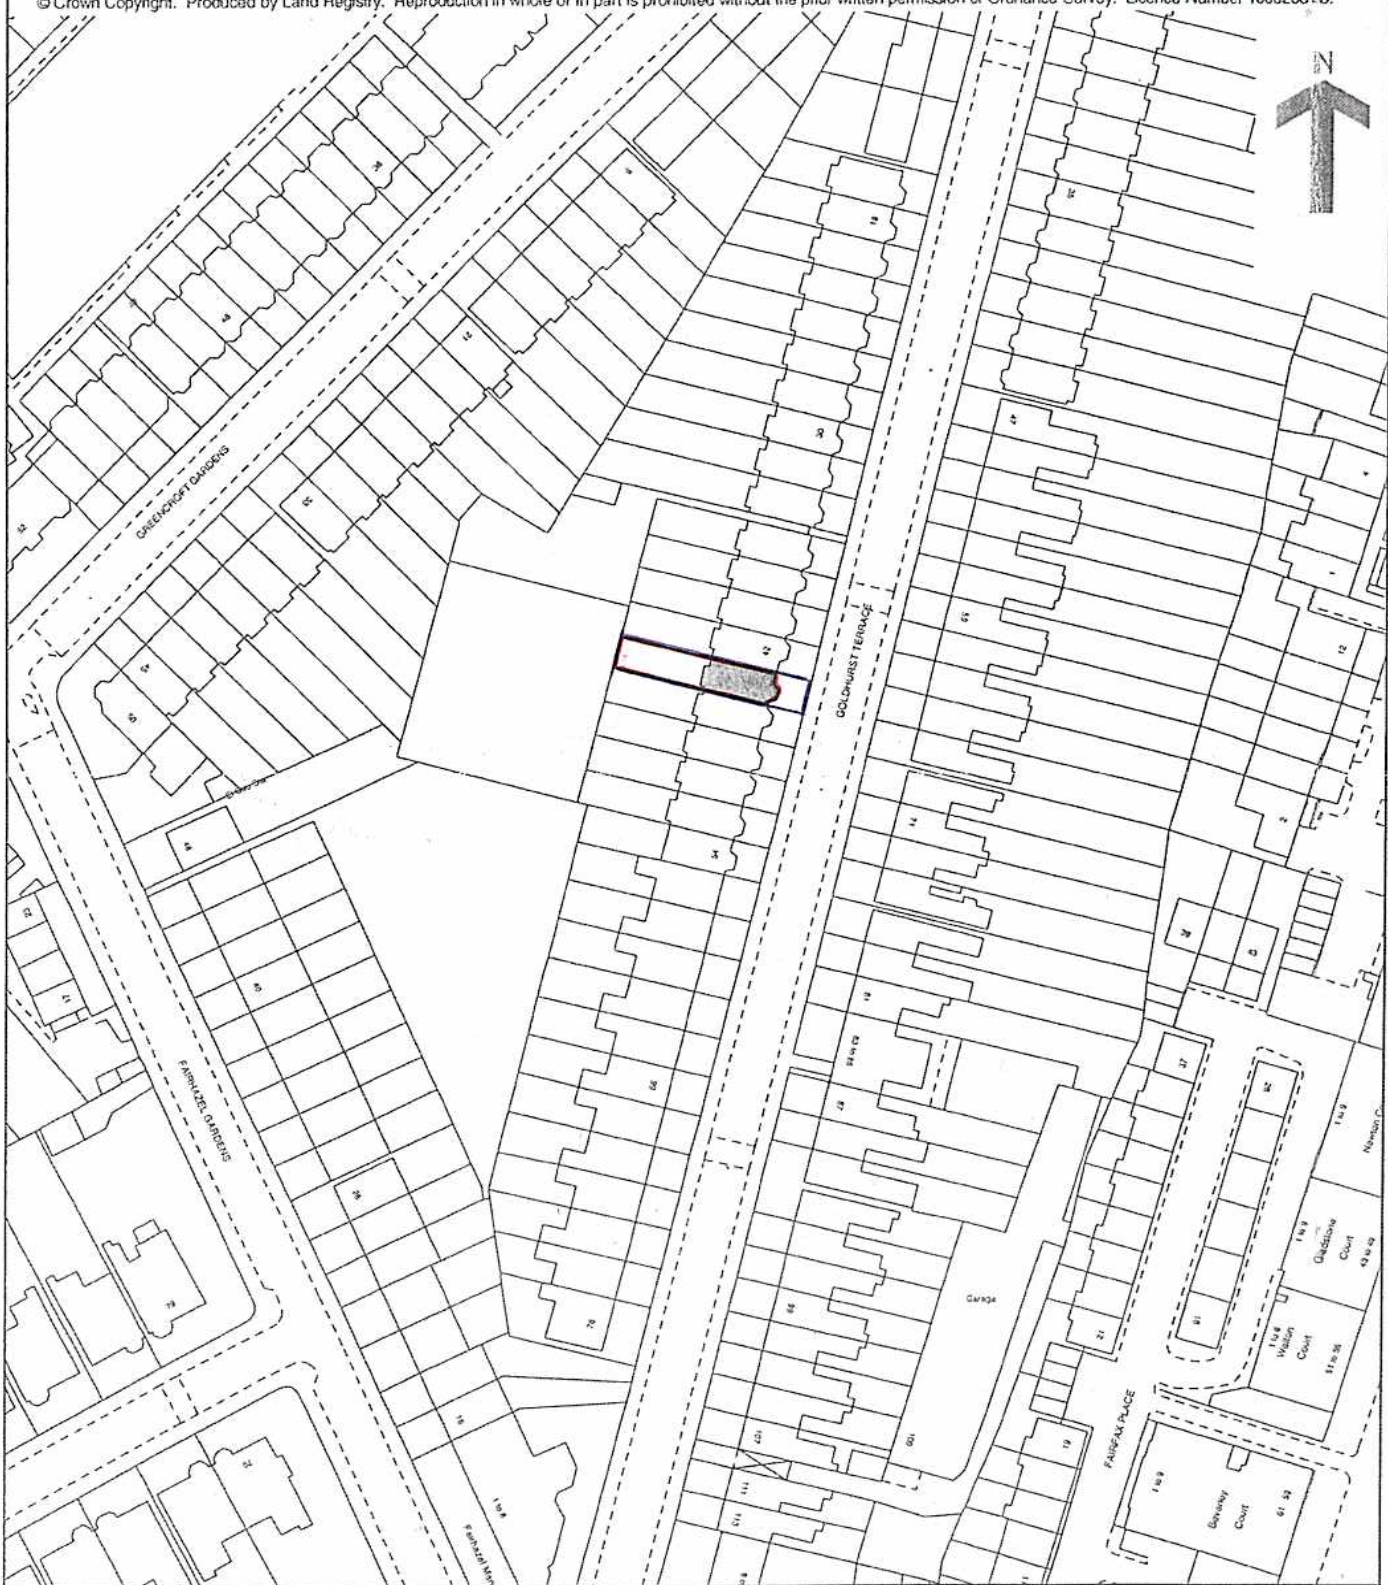

Land Registry
Official copy of
title plan

Title number NGL867333
Ordnance Survey map reference TQ2684SW
Scale 1:1250
Administrative area Camden

© Crown Copyright. Produced by Land Registry. Reproduction in whole or in part is prohibited without the prior written permission of Ordnance Survey. Licence Number 10002631-6.

This official copy issued on 14 March 2011 shows the state of this title plan on 14 March 2011 at 09:50:12. It is admissible in evidence to the same extent as the original (s.67 Land Registration Act 2002). This title plan shows the general position, not the exact line, of the boundaries. It may be subject to distortions in scale. Measurements scaled from this plan may not match measurements between the same points on the ground. See Land Registry Public Guide 19 - Title Plans and Boundaries. This title is dealt with by Land Registry, Croydon Office.