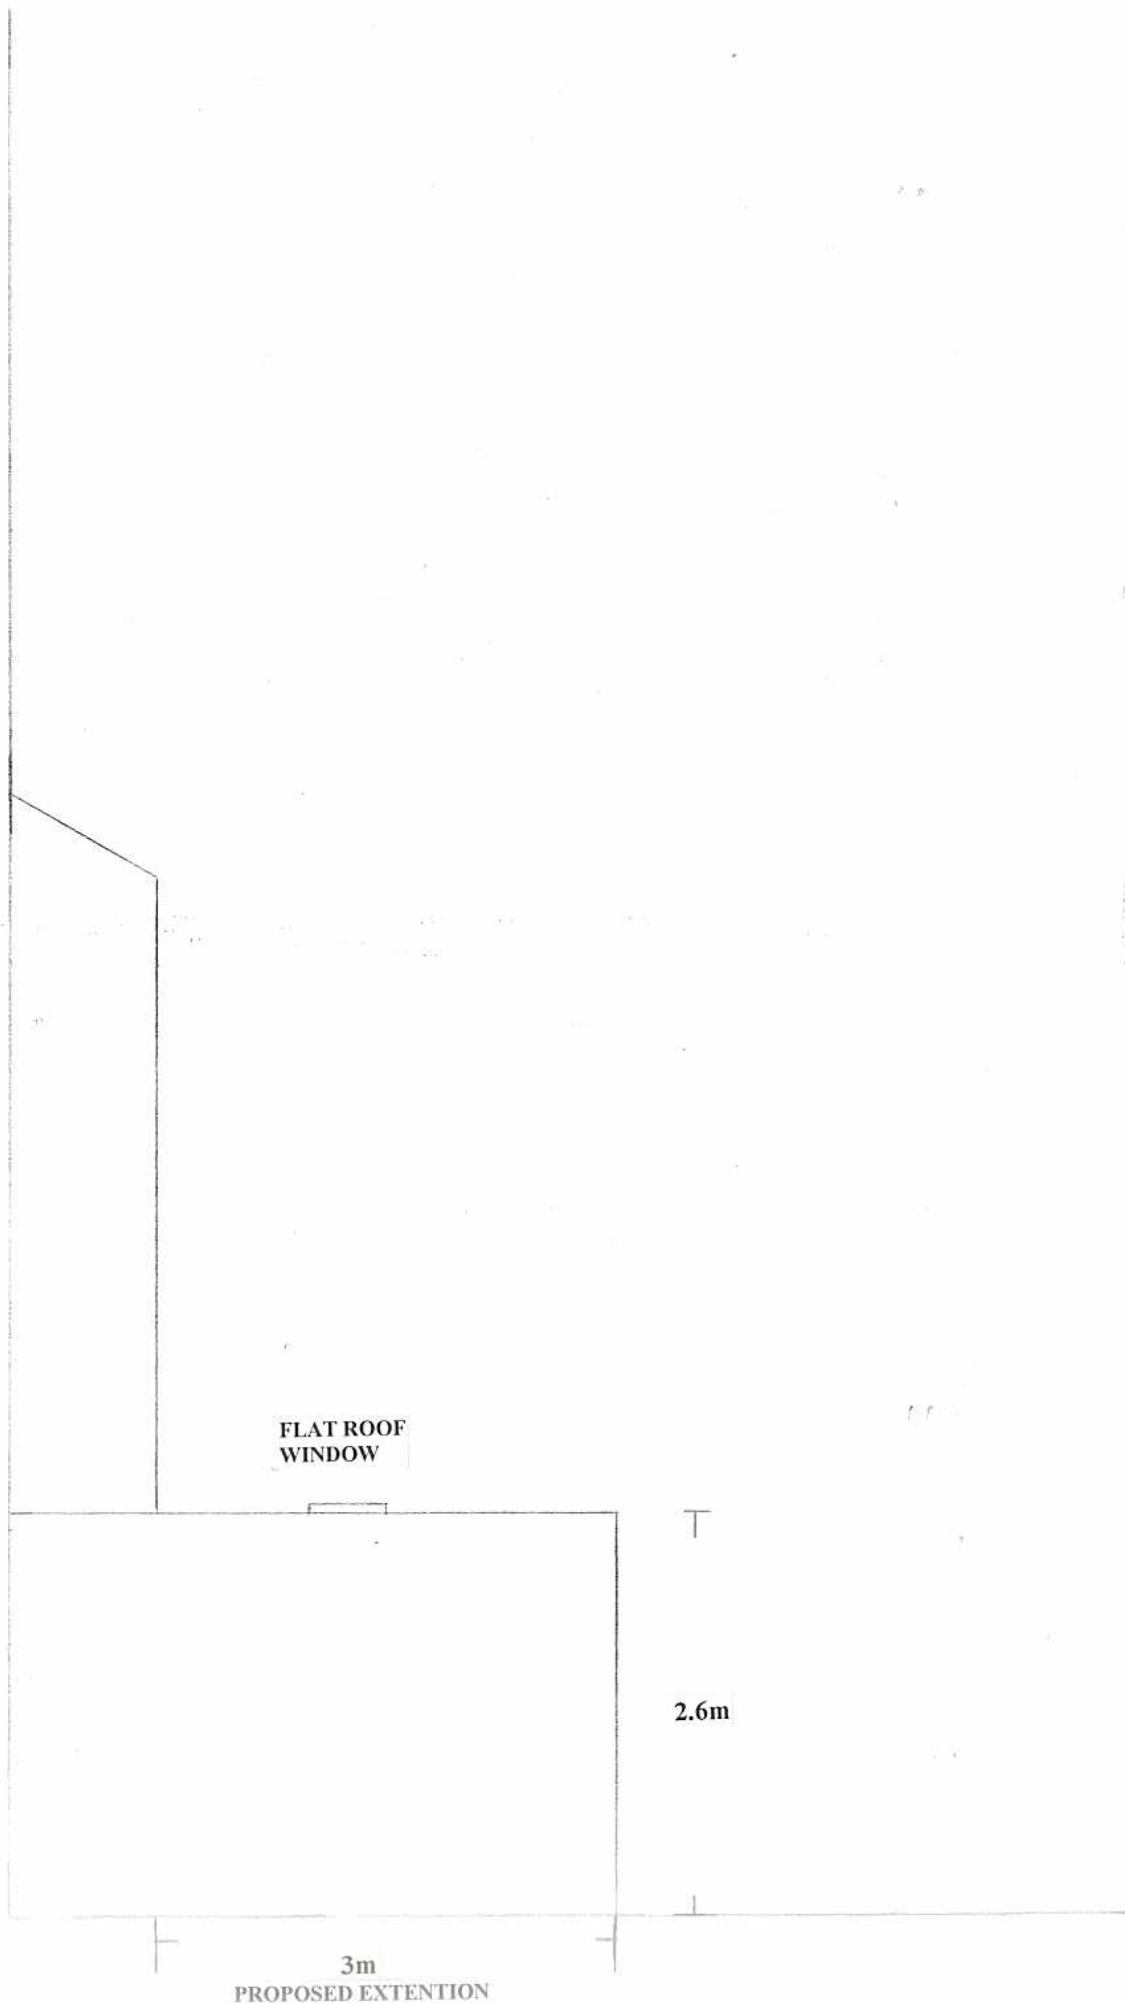

**PROPOSED  
GARDEN FLAT SIDE CUT  
SCALE 1:50**

**FLAT ROOF  
WINDOW**

**2.6m**

**3m  
PROPOSED EXTENSION**