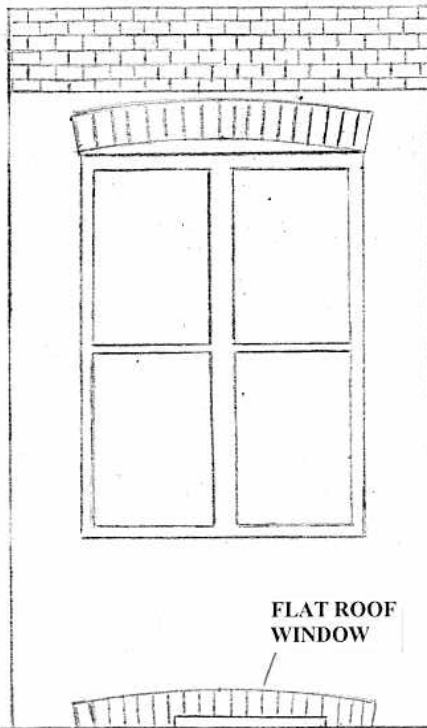

42

44

46

FLAT ROOF WINDOW

OBSCURED GLAZED WINDOW

W/C

PROPOSED GARDEN FLAT ELEVATION SCALE 1:50

HIGH PERFORMANCE TIMBER WINDOWS

WHITE FINISH FOLDING WOODEN DOORS