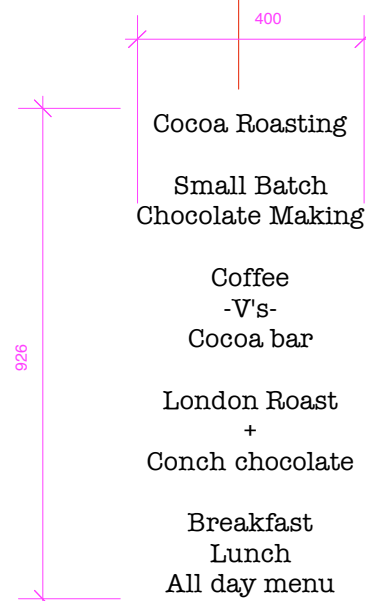

FRONT ELEVATION - BLIND CLOSED
SCALE @ 1:50

FRONT ELEVATION - BLIND OPEN
SCALE @ 1:50

Wording to be applied to the inside of the door and the left hand side of the column. Font - American typewriter

TERRY MOORE DESIGN
TM

Drawn **CB**

Check **TM**

Scale **AS SHOWN @ A3**

Date **OCTOBER 2011**

Drawing Title **SHOPFRONT MONMOUTH PROPOSED**

Project **COVENT GARDEN LONDON**

Client **HOTEL CHOCOLAT**

Job Number **0582**

Drawing Number **013**

Rev **E**