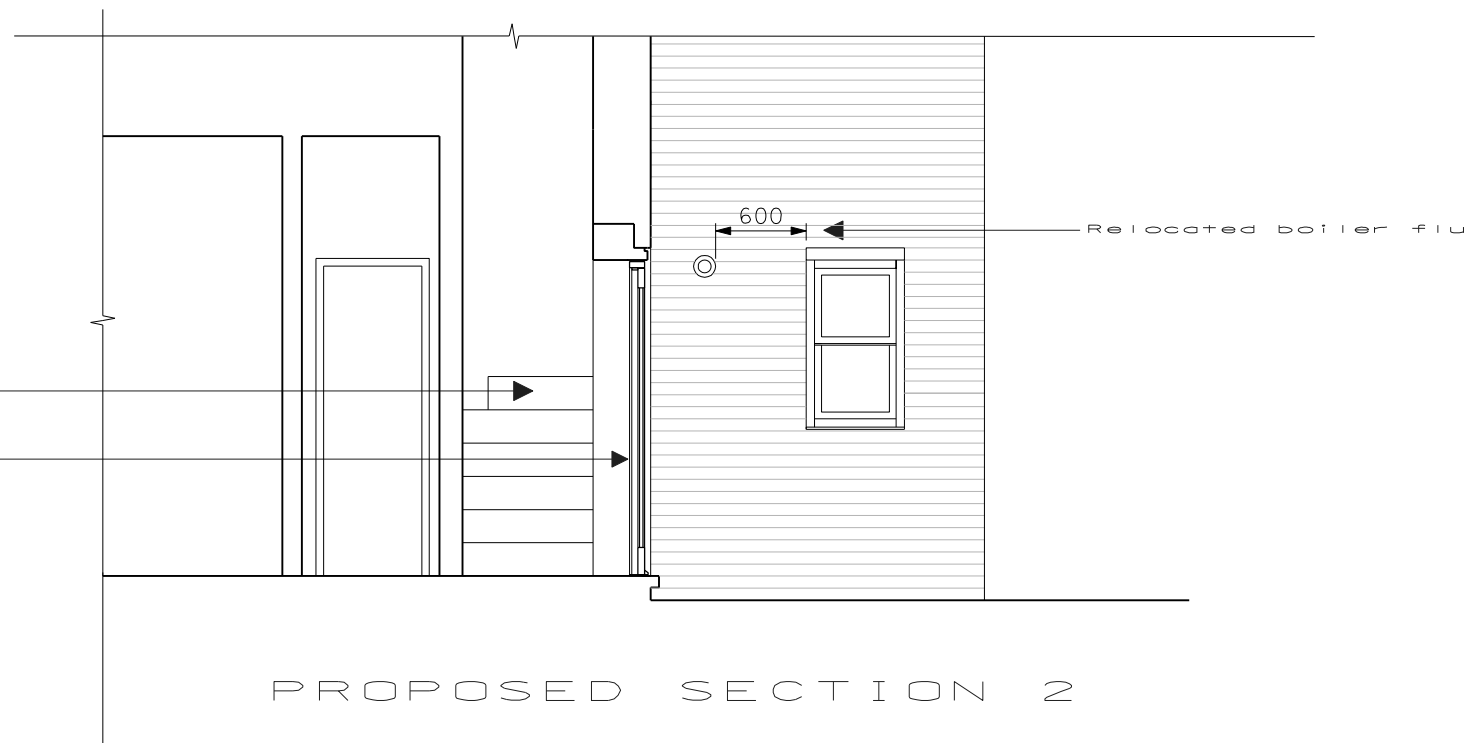

New white painted timber window in opening reformed below existing lintel

PROPOSED SECTION 1

Reconfigured stair beyond allows hallway to be shortened

New white painted timber door and side light in new opening

154 200 20 c

Drawing title: Proposed Sections 1 and 2

Status: Information

Scale: 1:50 @ A3

Date: 11 11 2011