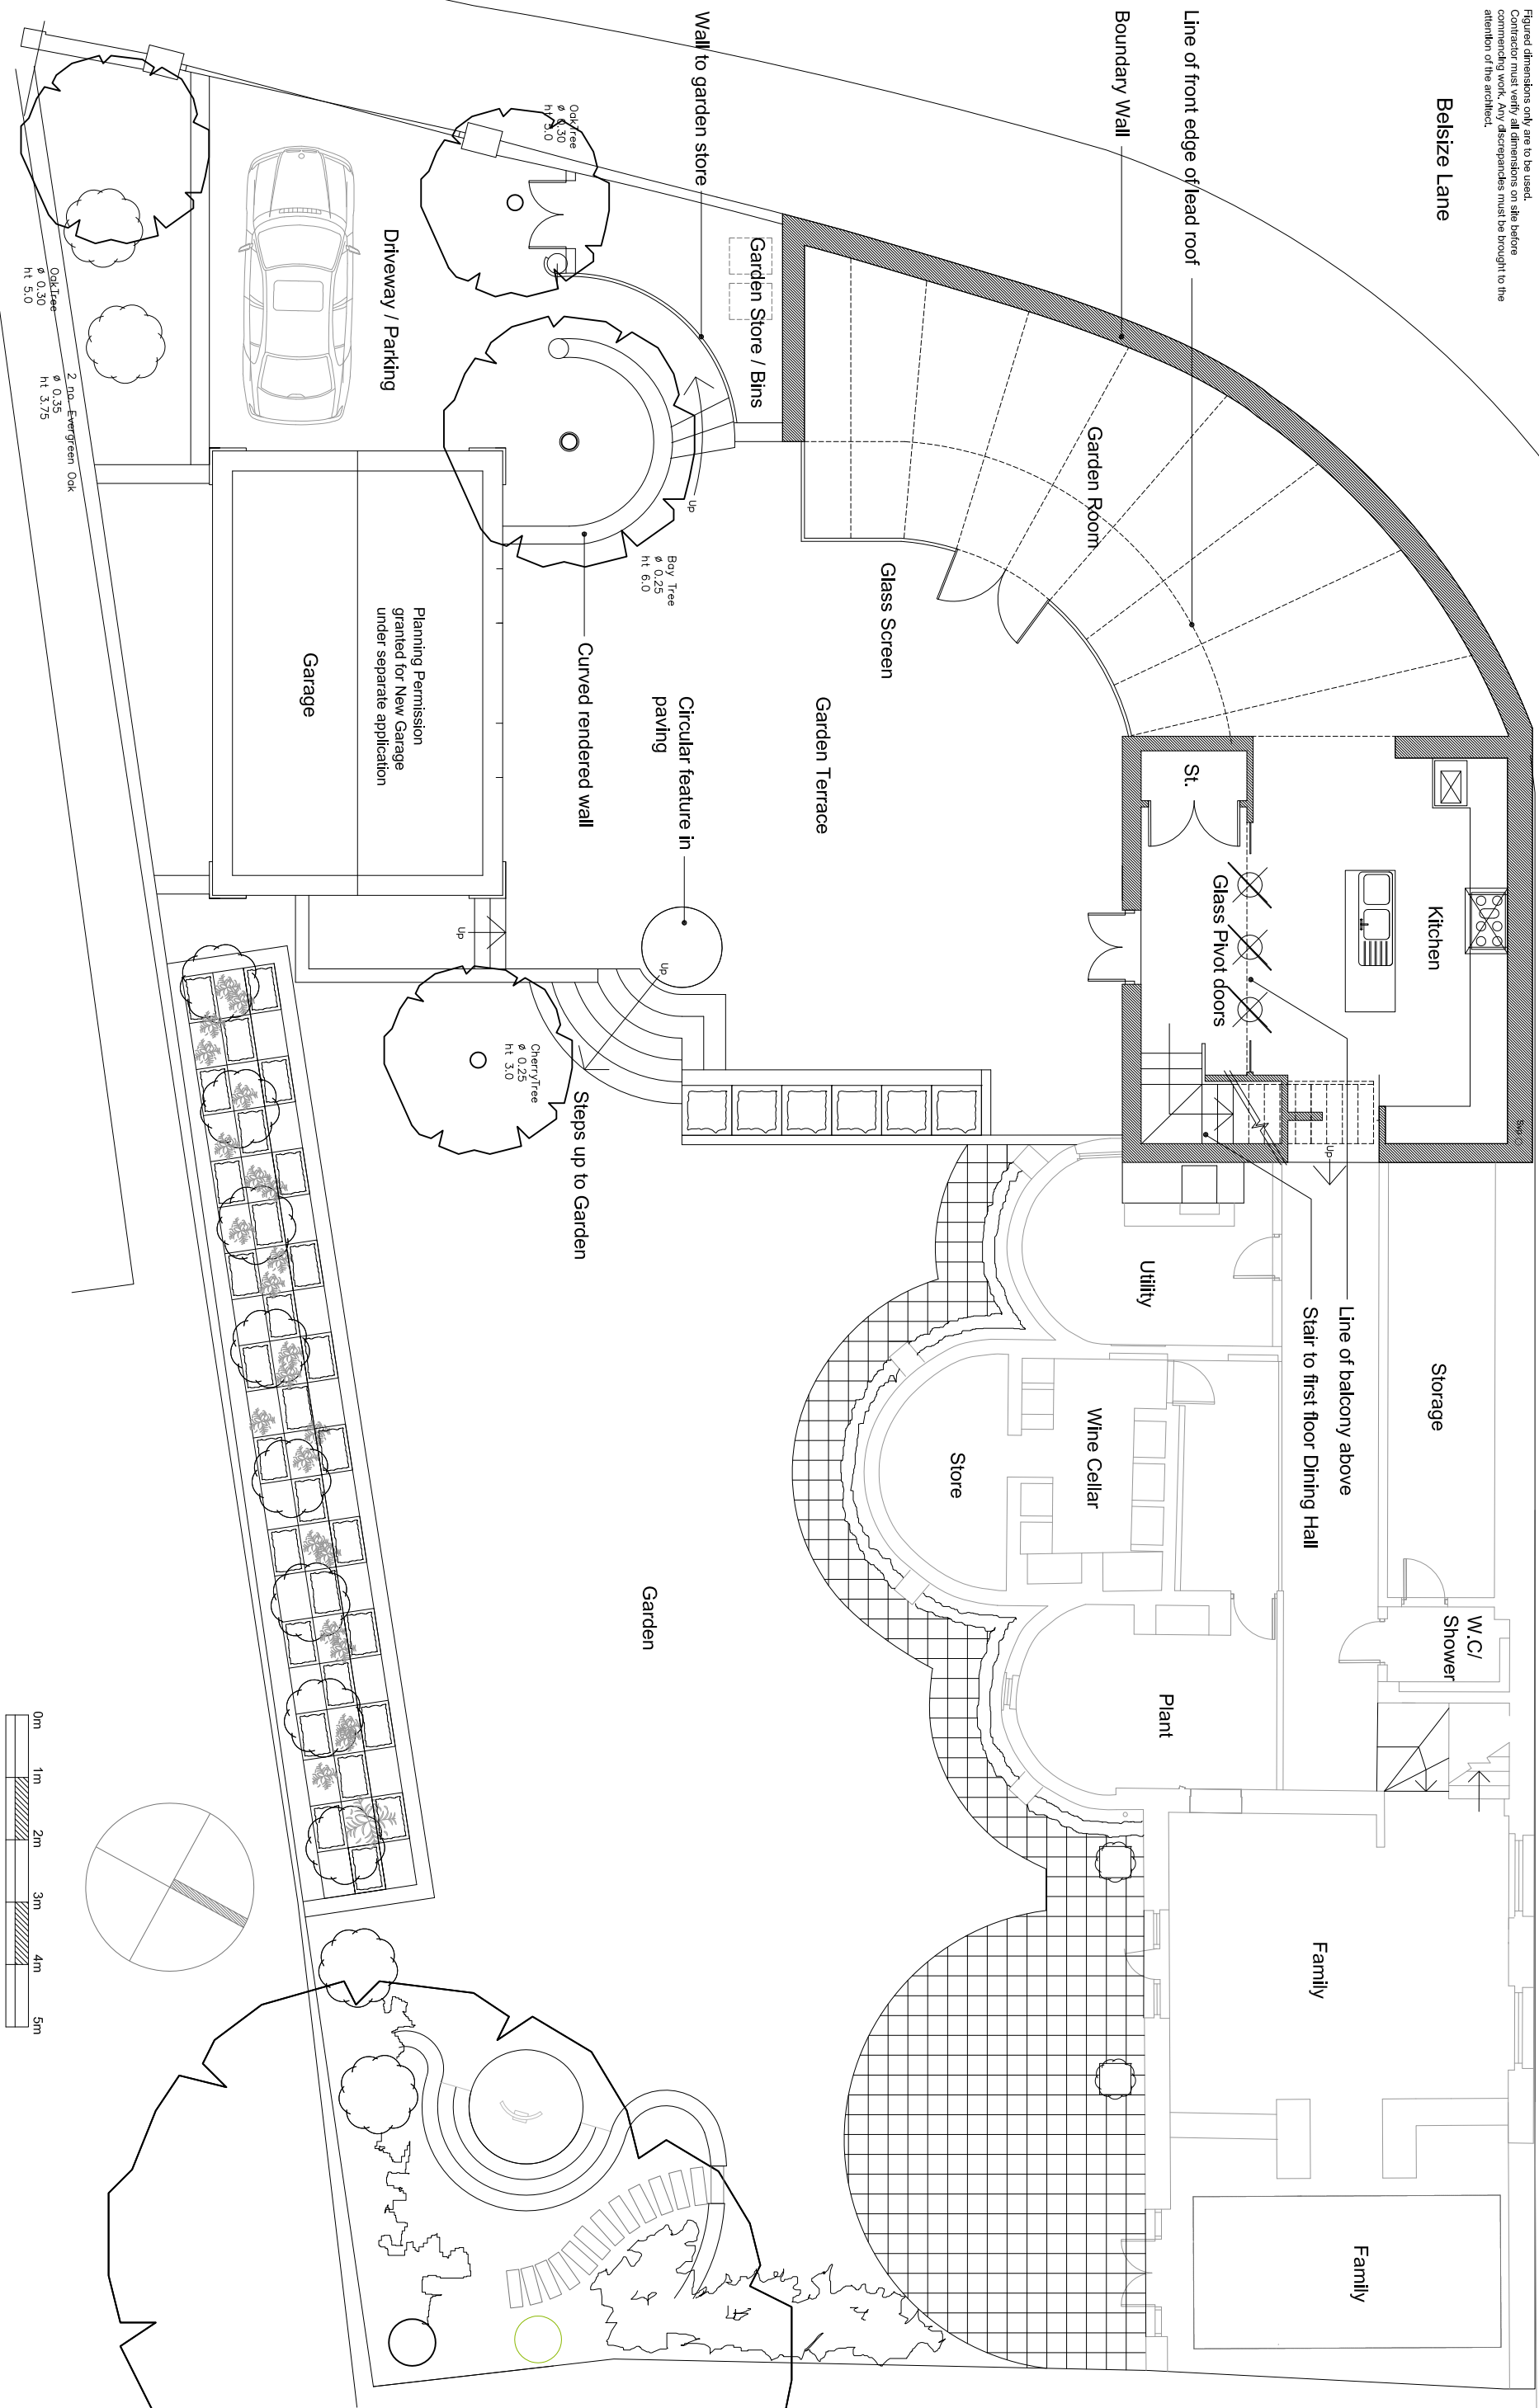

Belize Lane

Replaced 1928 Extension

Garden Floor Plan

Hunter's Lodge, Belize Lane, London

Drawing: Lower Ground/Garden Floor Plan (Consented/Existing Permission)

Scale: 1:100@A3, 1:50@A1

Status: Planning

Ref: 1007 - 080