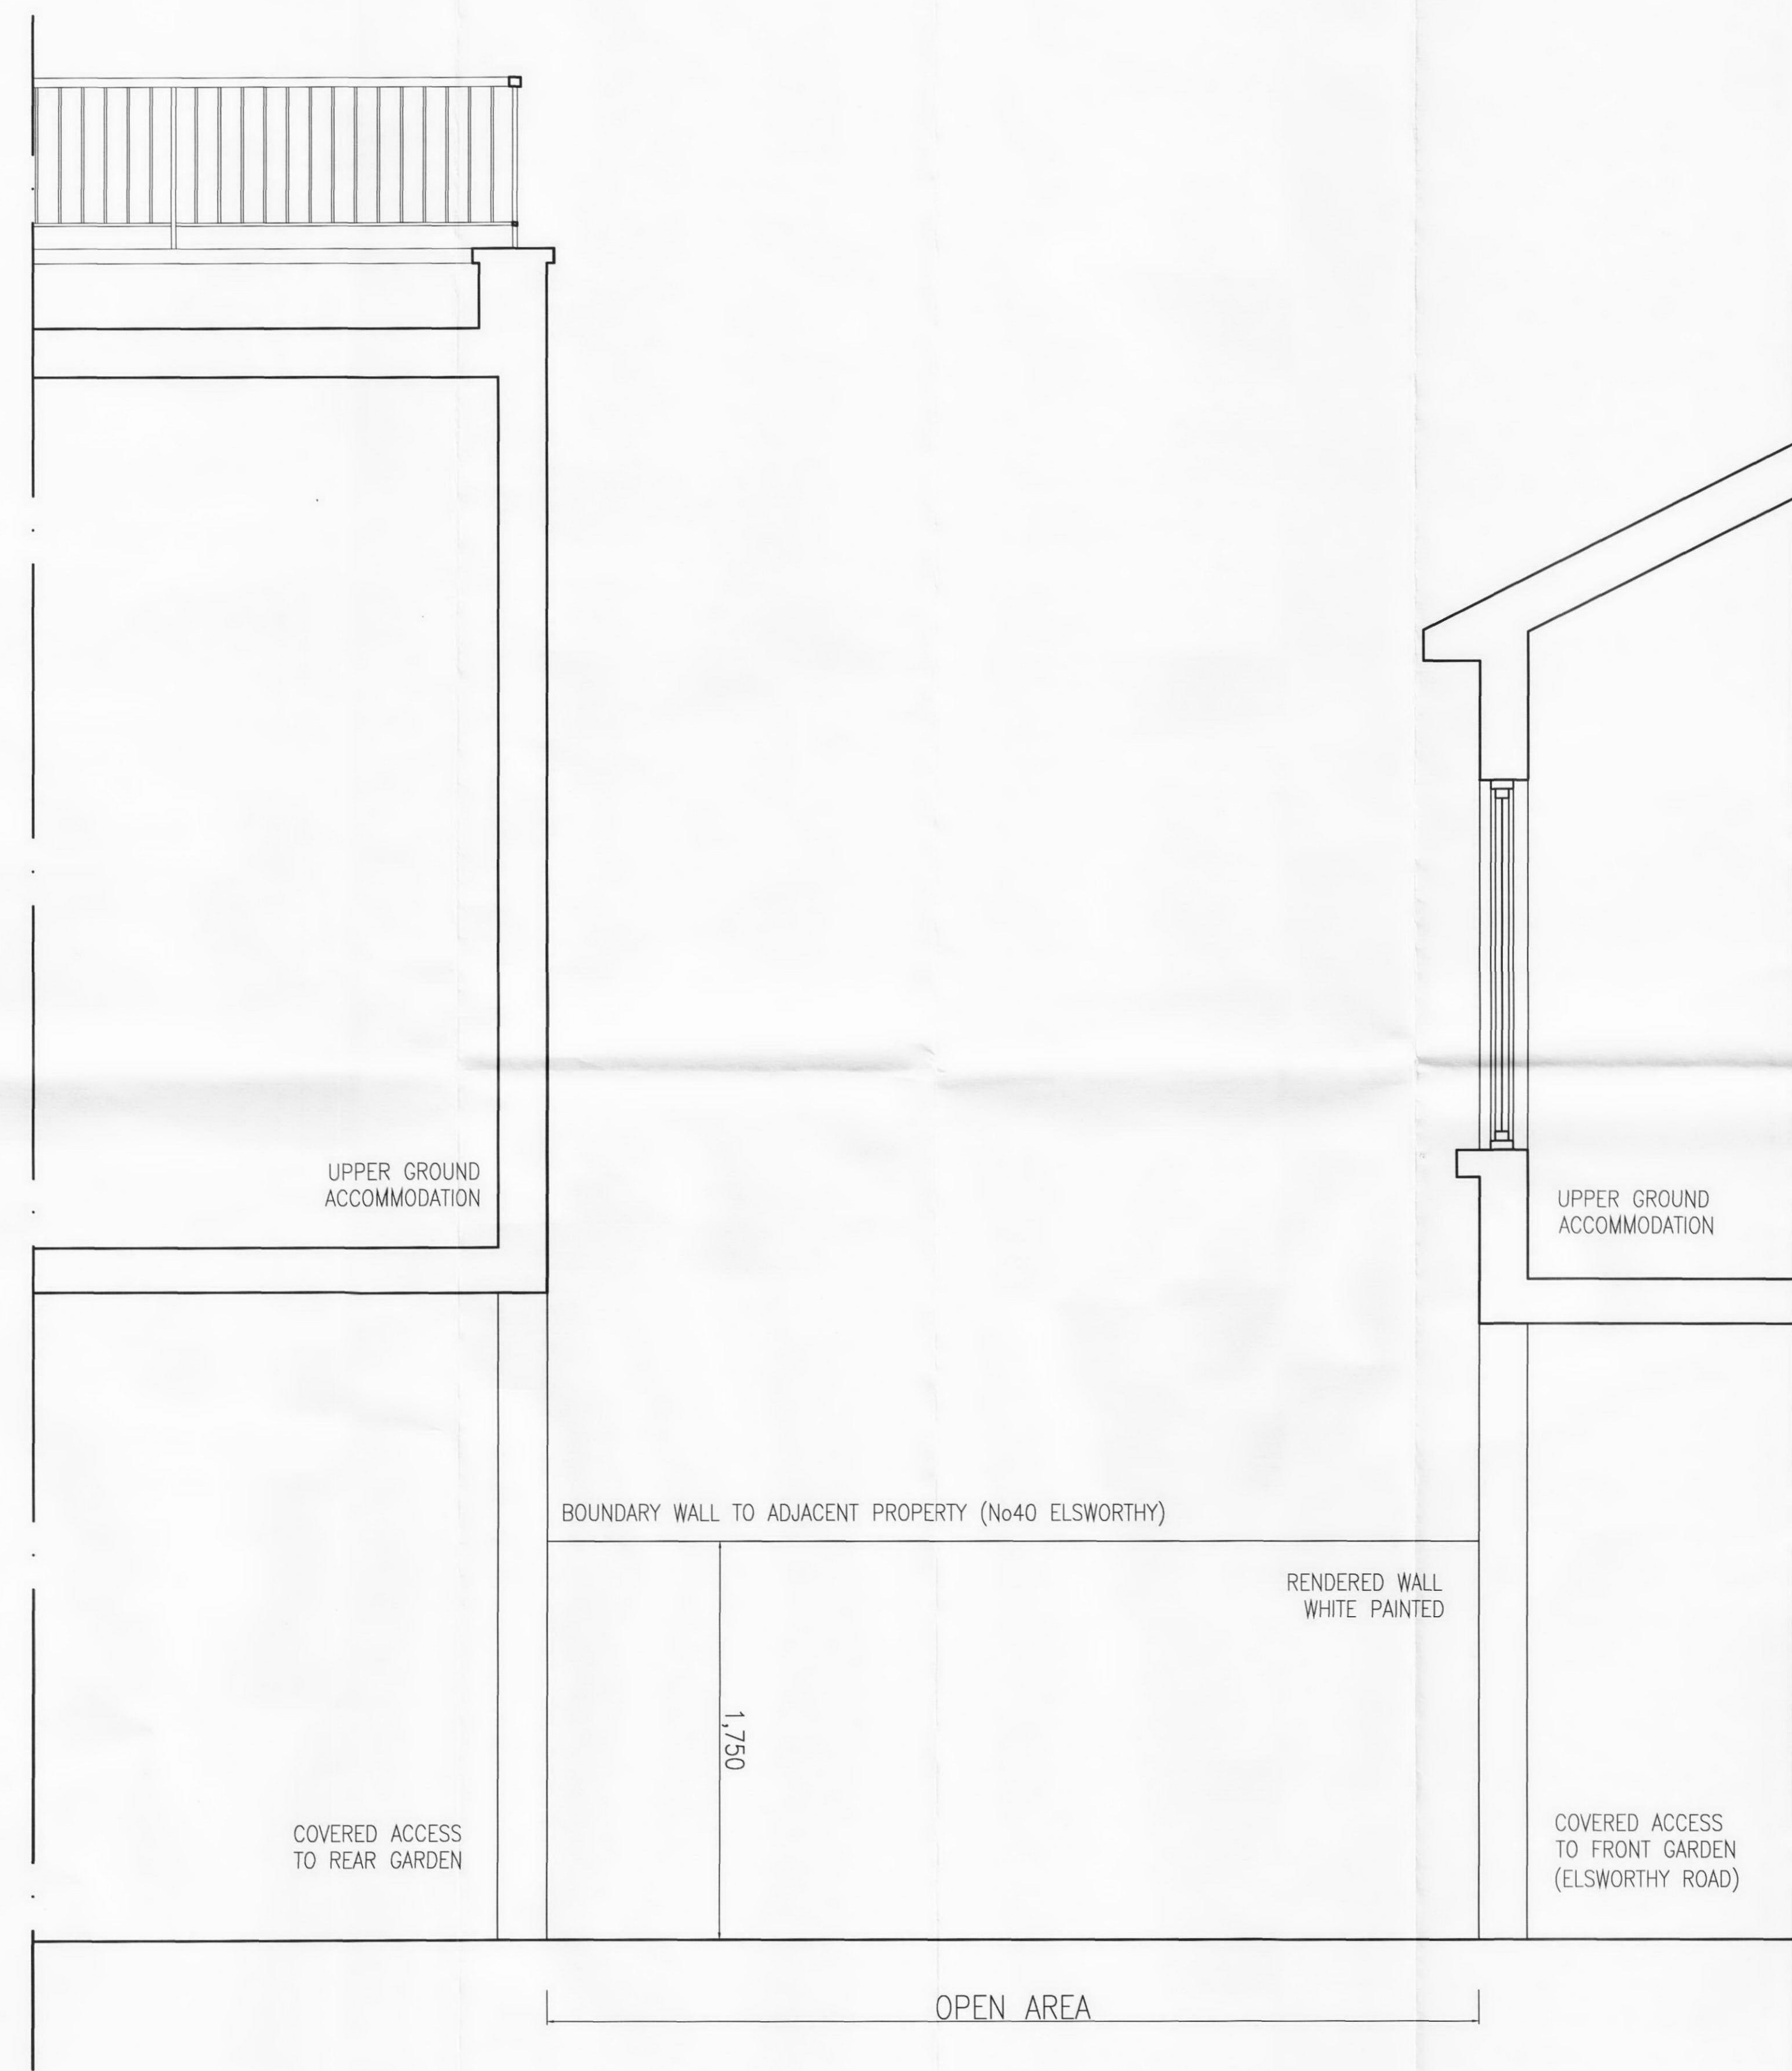

NOTES:
 DRAWING TO
 SCALE 1:40 @ A3
 DRAWING IS AS EXISTING
 UNLESS NOTED OTHERWISE

SECTION AA

SECTION BB

DATE	REVISIONS	REV

THIS DRAWING IS THE COPYRIGHT OF THE ARCHITECT AND SHOULD NOT BE REPRODUCED WITHOUT WRITTEN CONSENT. DO NOT SCALE FROM THIS DRAWING. ONLY FIGURED DIMENSIONS SHOULD BE REFERRED TO. ANY DISCREPANCIES SHOULD BE REPORTED TO THE ARCHITECT IMMEDIATELY.

PROJECT
**42 ELSWORTHY RD
 LONDON
 NW3 3DL**

DRAWING
**EXISTING OPEN AREA
 SECTION AA & BB**

DATE MAR'11	transformation ARCHITECTS
DELTA	
COMPUTER 1746-001	17 BONNY STREET LONDON NW1 9PE TEL: 020 7424 0122 FAX: 020 7424 0133 e-mail: info@transformation-architects.co.uk
SCALE 1:20	DWG. No. 1785-071 REV. No. 1