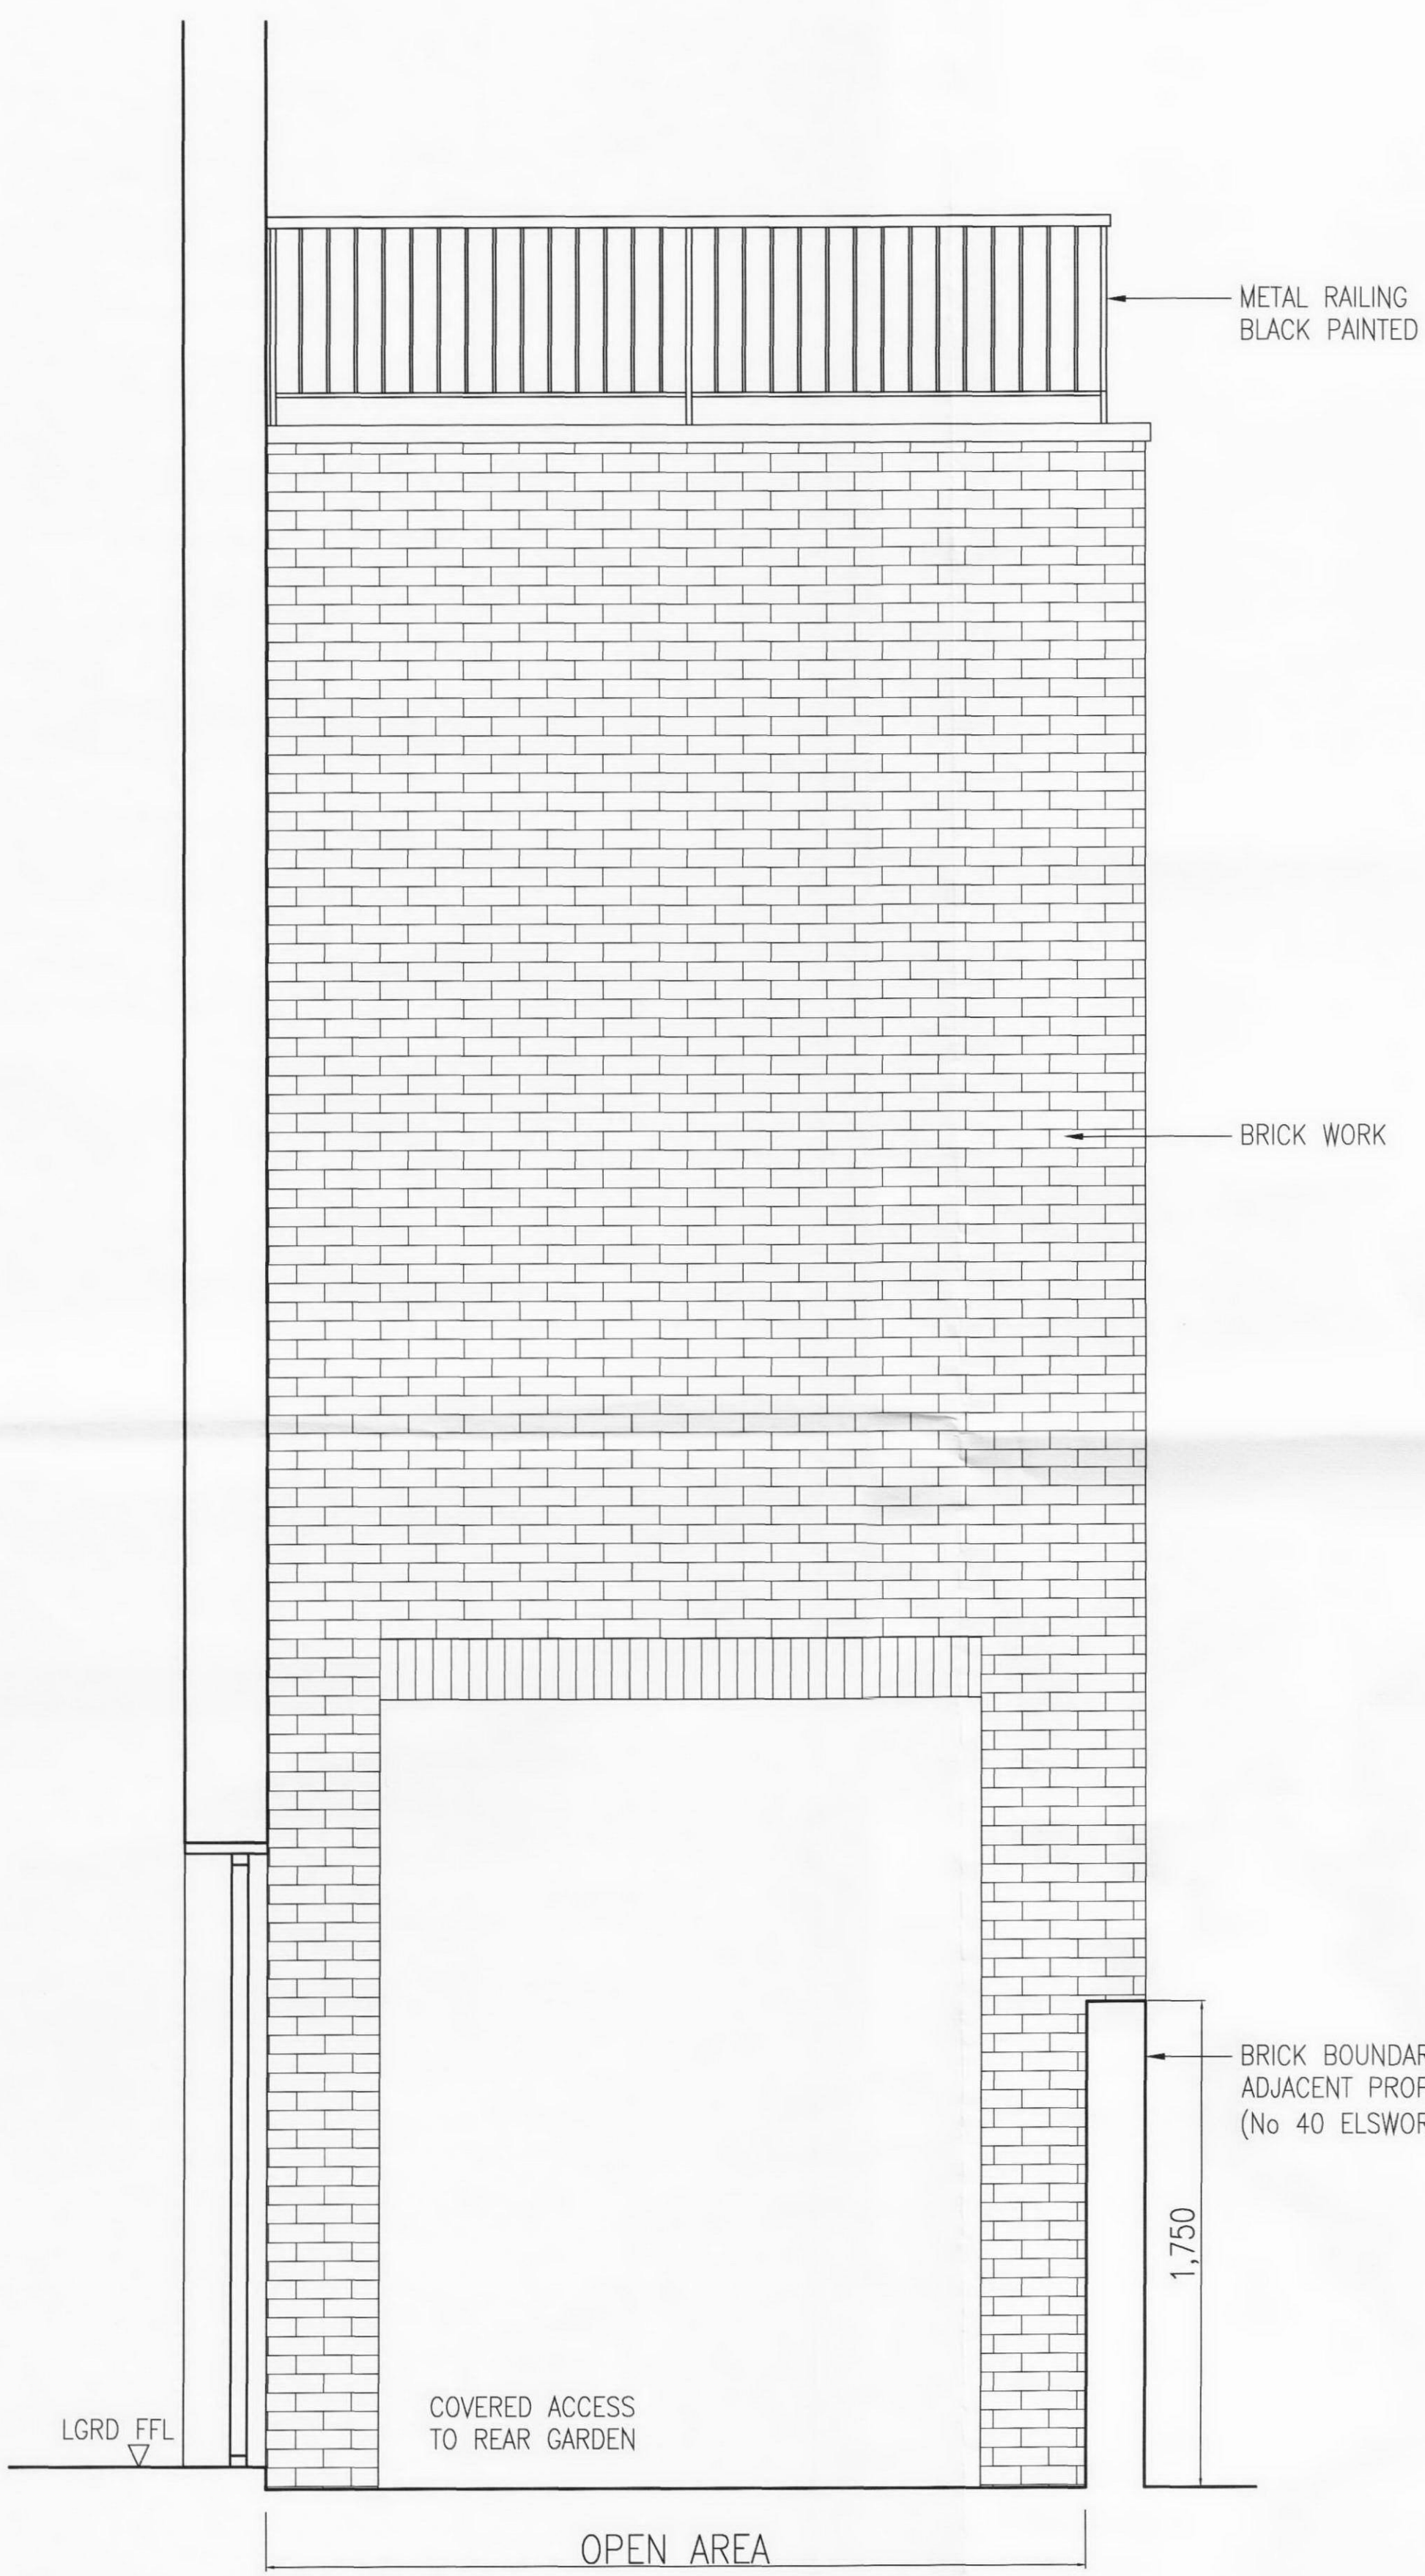

NOTES:
 DRAWING TO
 SCALE 1:40 @ A3
 DRAWING IS AS EXISTING
 UNLESS NOTED OTHERWISE

SECTION AA

SECTION BB

DATE	REVISIONS	REV

THIS DRAWING IS THE COPYRIGHT OF THE ARCHITECT AND SHOULD NOT BE REPRODUCED WITHOUT WRITTEN CONSENT. DO NOT SCALE FROM THIS DRAWING. ONLY FIGURED DIMENSIONS SHOULD BE REFERRED TO. ANY DISCREPANCIES SHOULD BE REPORTED TO THE ARCHITECT IMMEDIATELY.

PROJECT
**42 ELSWORTHY RD
 LONDON
 NW3 3DL**

DRAWING
**EXISTING OPEN AREA
 SECTION AA & BB**

DATE MAR'11	transformation ARCHITECTS
DELTA	
COMPUTER 1746-001	17 BONNY STREET LONDON NW1 9PE TEL: 020 7424 0122 FAX: 020 7424 0133 e-mail: info@transformation-architects.co.uk
SCALE 1:20	DWG. No. 1785-071 REV. No. 1