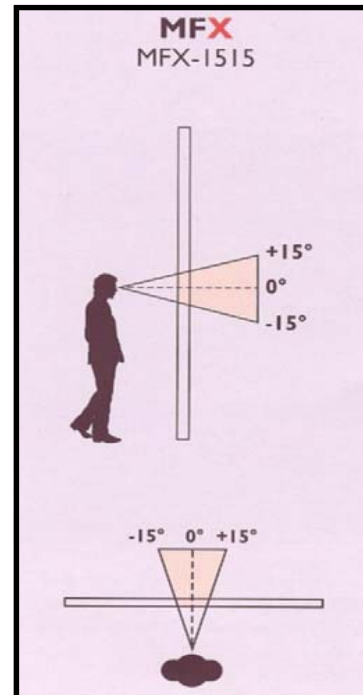

SOLARSHIELD LTD UNIT 10 SWAN BUSINESS PARK SANDPIT ROAD DARTFORD DA1 5ED

TEL. 0845 130 6232 FAX. 0845 130 4187 EMAIL sales@solarshield.co.uk WEB www.solarshield.co.uk