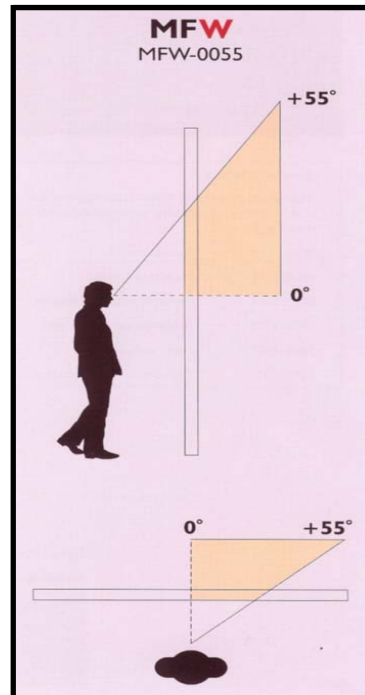

SOLARSHIELD LTD UNIT 10 SWAN BUSINESS PARK SANDPIT ROAD DARTFORD DA1 5ED

TEL. 0845 130 6232 FAX. 0845 130 4187 EMAIL sales@solarshield.co.uk WEB www.solarshield.co.uk