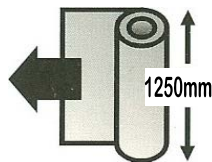

SOLARSHIELD LTD UNIT 10 SWAN BUSINESS PARK SANDPIT ROAD DARTFORD DA1 5ED

TEL. 0845 130 6232 FAX. 0845 130 4187 EMAIL sales@solarshield.co.uk WEB www.solarshield.co.uk