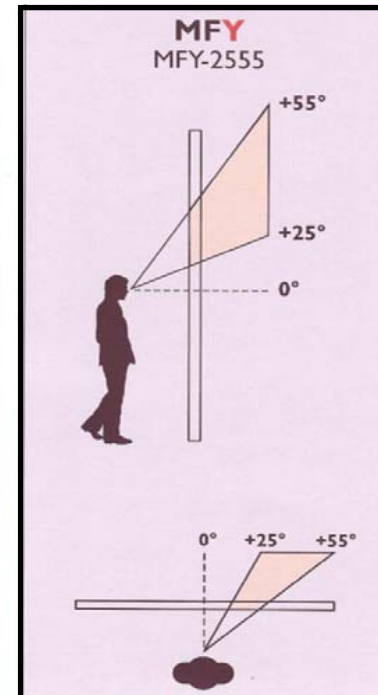

SOLARSHIELD LTD UNIT 10 SWAN BUSINESS PARK SANDPIT ROAD DARTFORD DA1 5ED

TEL. 0845 130 6232 FAX. 0845 130 4187 EMAIL sales@solarshield.co.uk WEB www.solarshield.co.uk