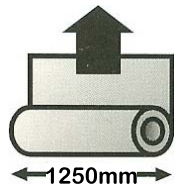

LUMISTY View control film

SOLARSHIELD
Solutions for Glazing

Diagrams showing the angles and views available with LUMISTY view control film. Dependant on the pull off the roll (1250mm x 15 metres) a join will sometimes be required.