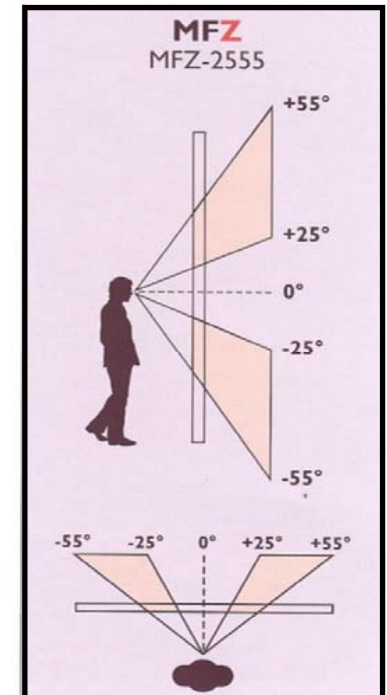

SOLARSHIELD LTD UNIT 10 SWAN BUSINESS PARK SANDPIT ROAD DARTFORD DA1 5ED

TEL. 0845 130 6232 FAX. 0845 130 4187 EMAIL sales@solarshield.co.uk WEB www.solarshield.co.uk