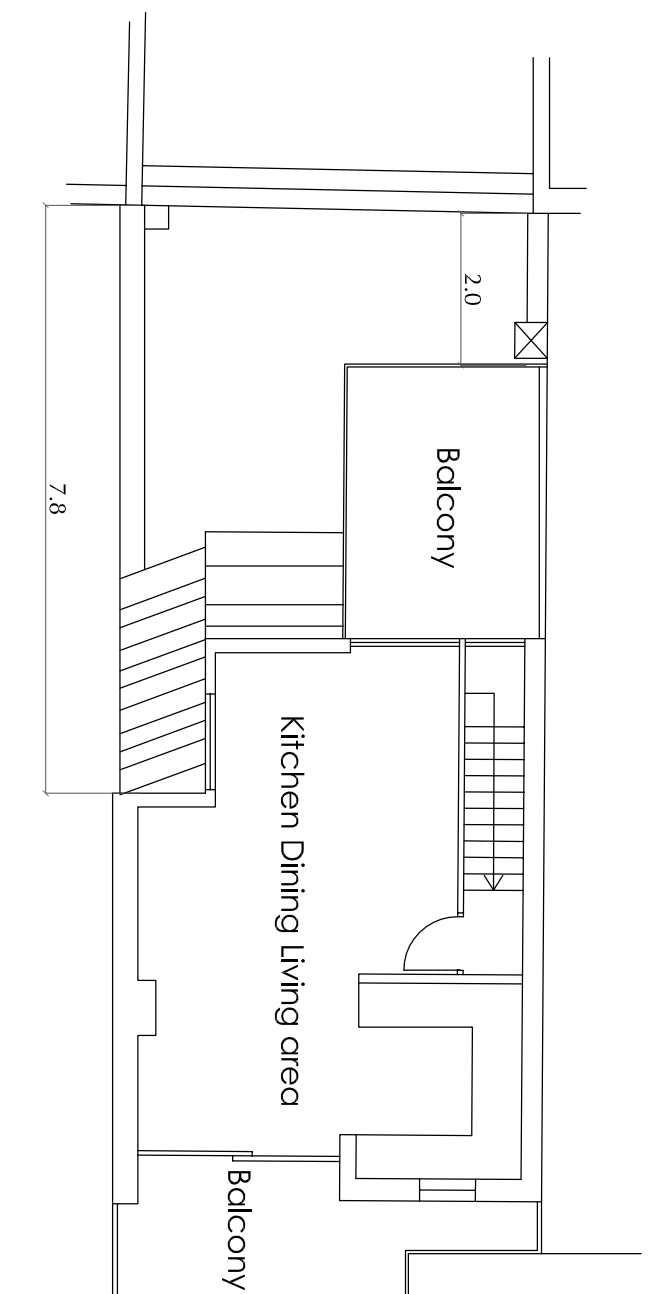

FOURTH FLOOR - MAISONNETTE

FIFTH FLOOR

rev	description	date

Lawton Duffy

9 Holtspur Lane, Woodburn Green
 High Wycombe, Bucks, HP10 0AA
 Tel: 01628 530 611
 grcham1@mcll2world.com

project
 339 Euston Road
 London
 NW1 3AD

title
 APPROVED FLOOR PLANS
 4TH AND 5TH FLOORS

scale	dwn	rev
1:100@03	MAD	
date	drw no	
08/04/10	0459/115	